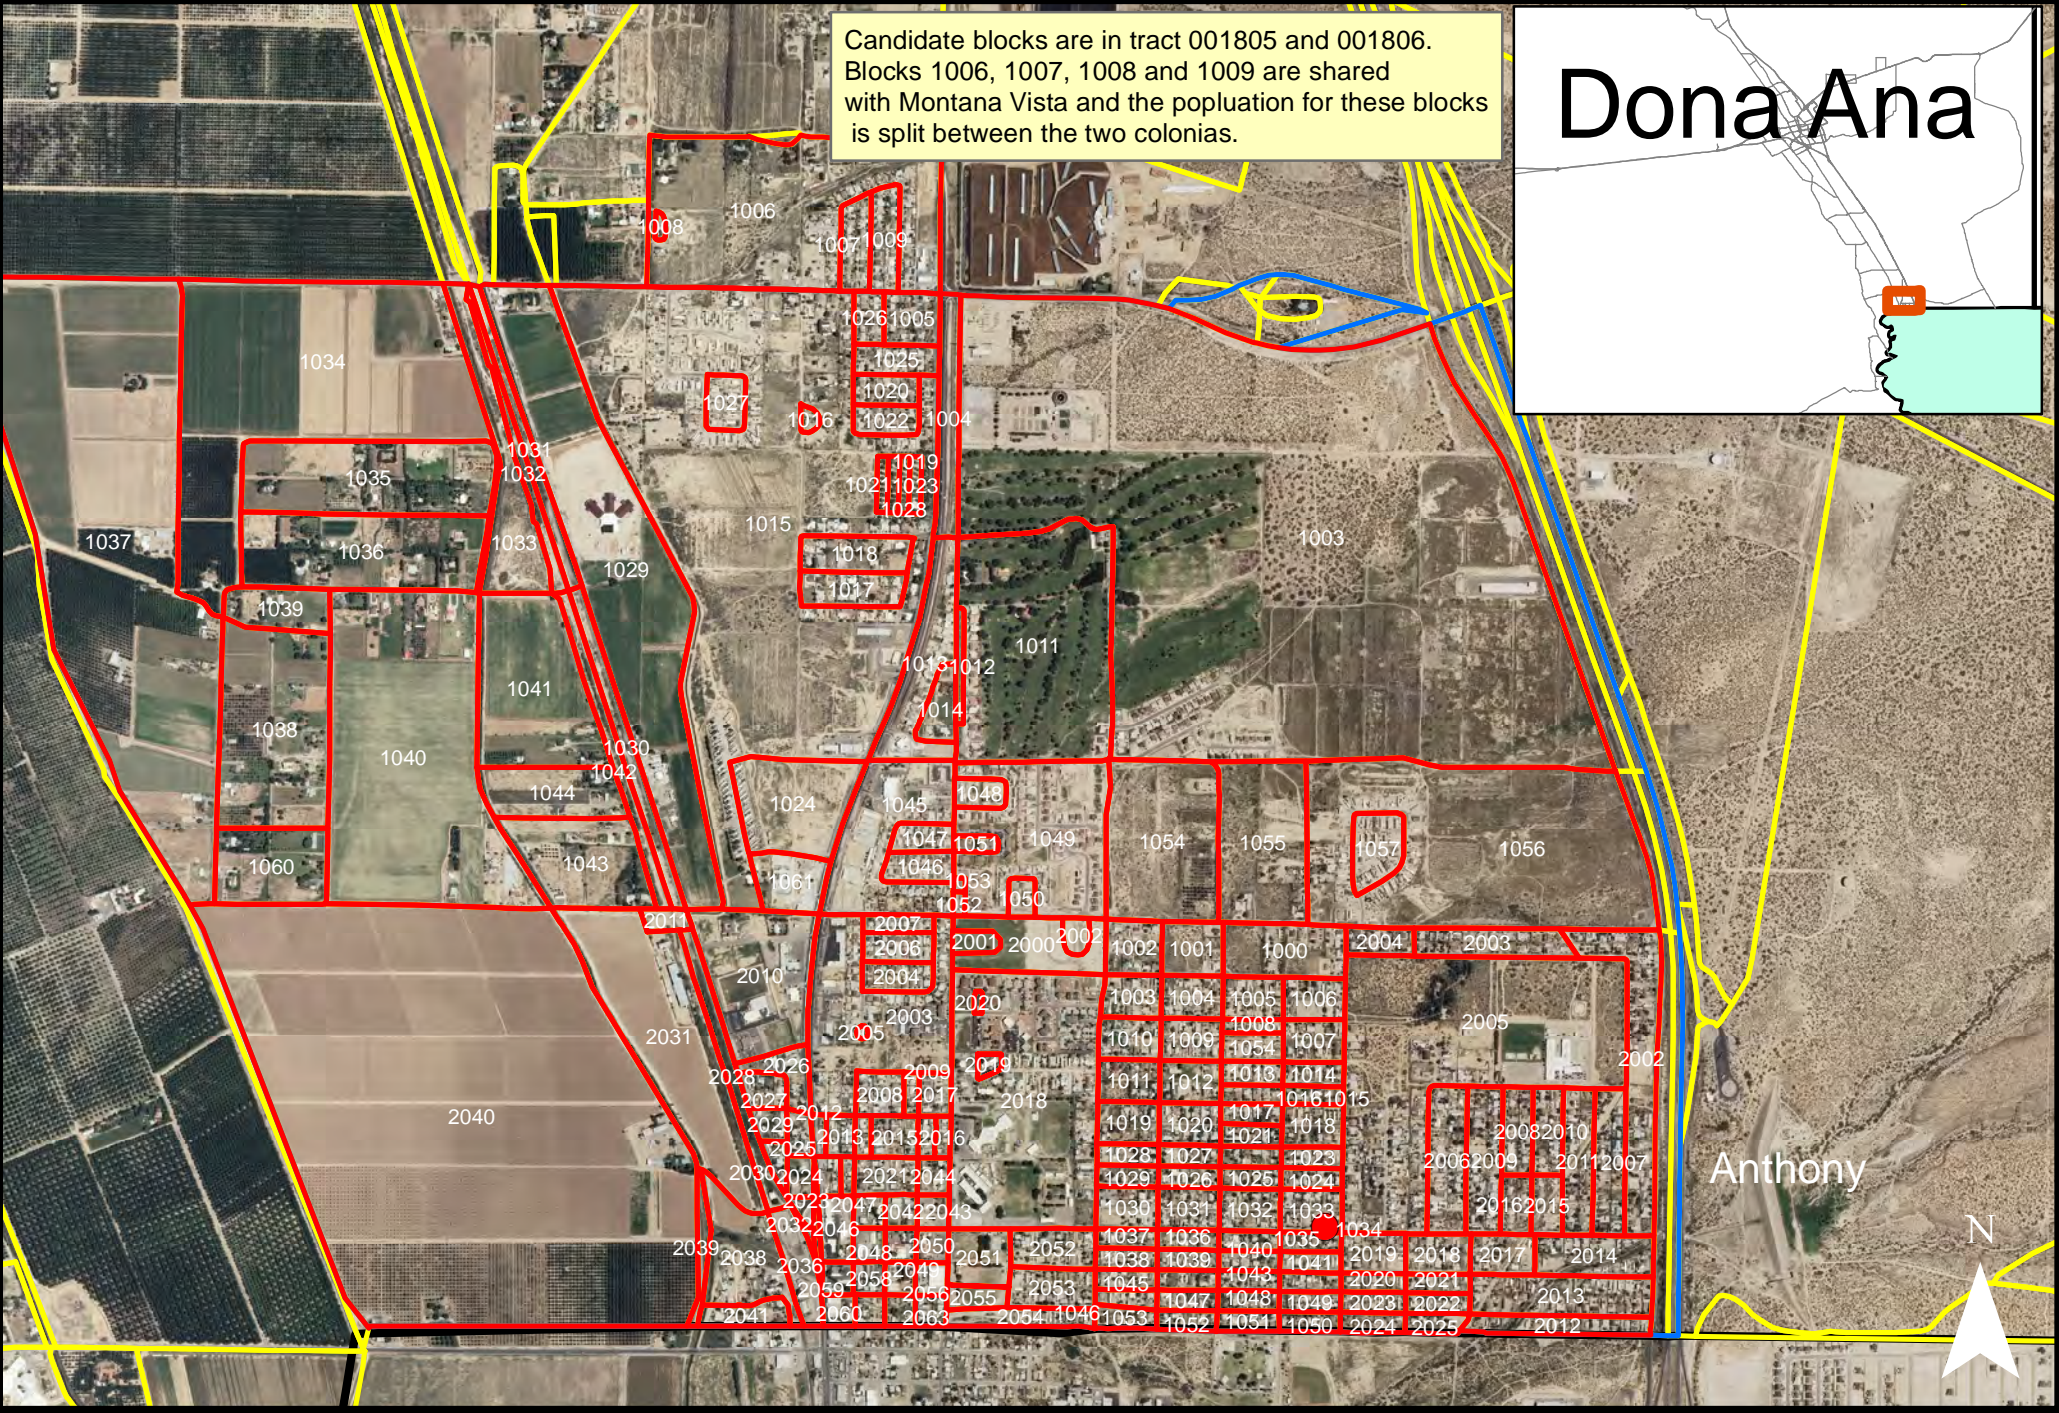

# Dona Ana

Candidate blocks are in tract 001805 and 001806. Blocks 1006, 1007, 1008 and 1009 are shared with Montana Vista and the population for these blocks is split between the two colonias.

- NMSU Colonia Study Locations
- Candidate Colonia Blocks
- Census Designated Places
- Other Census Blocks