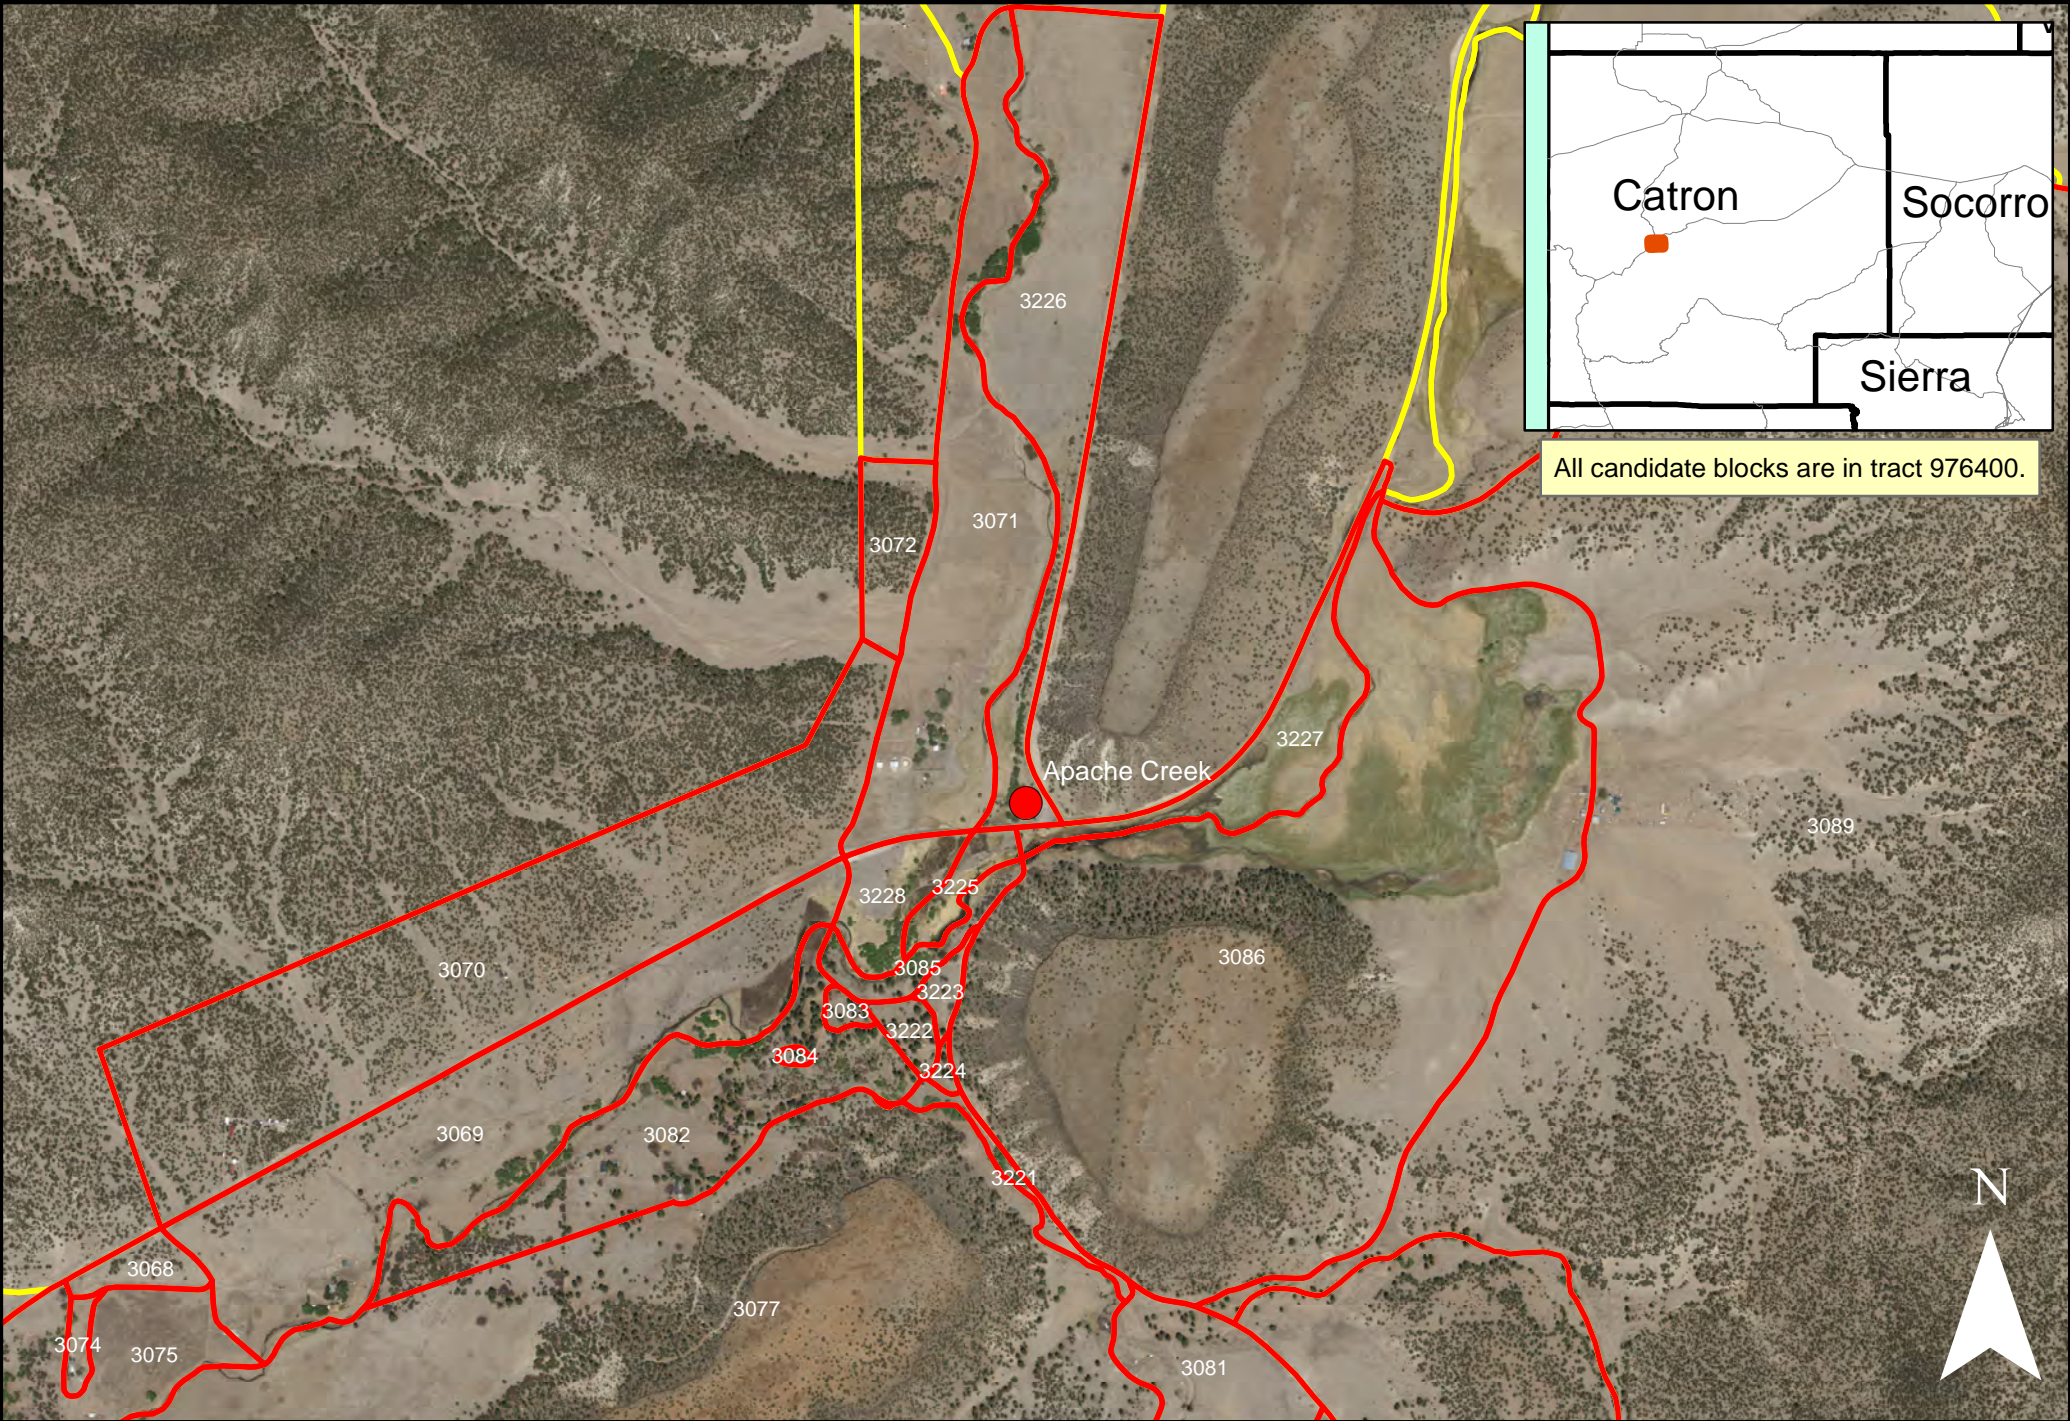

All candidate blocks are in tract 976400.

-  Colonia
-  Candidate Colonia Blocks
-  Other Census Blocks
-  Census Designated Place

# Apache Creek