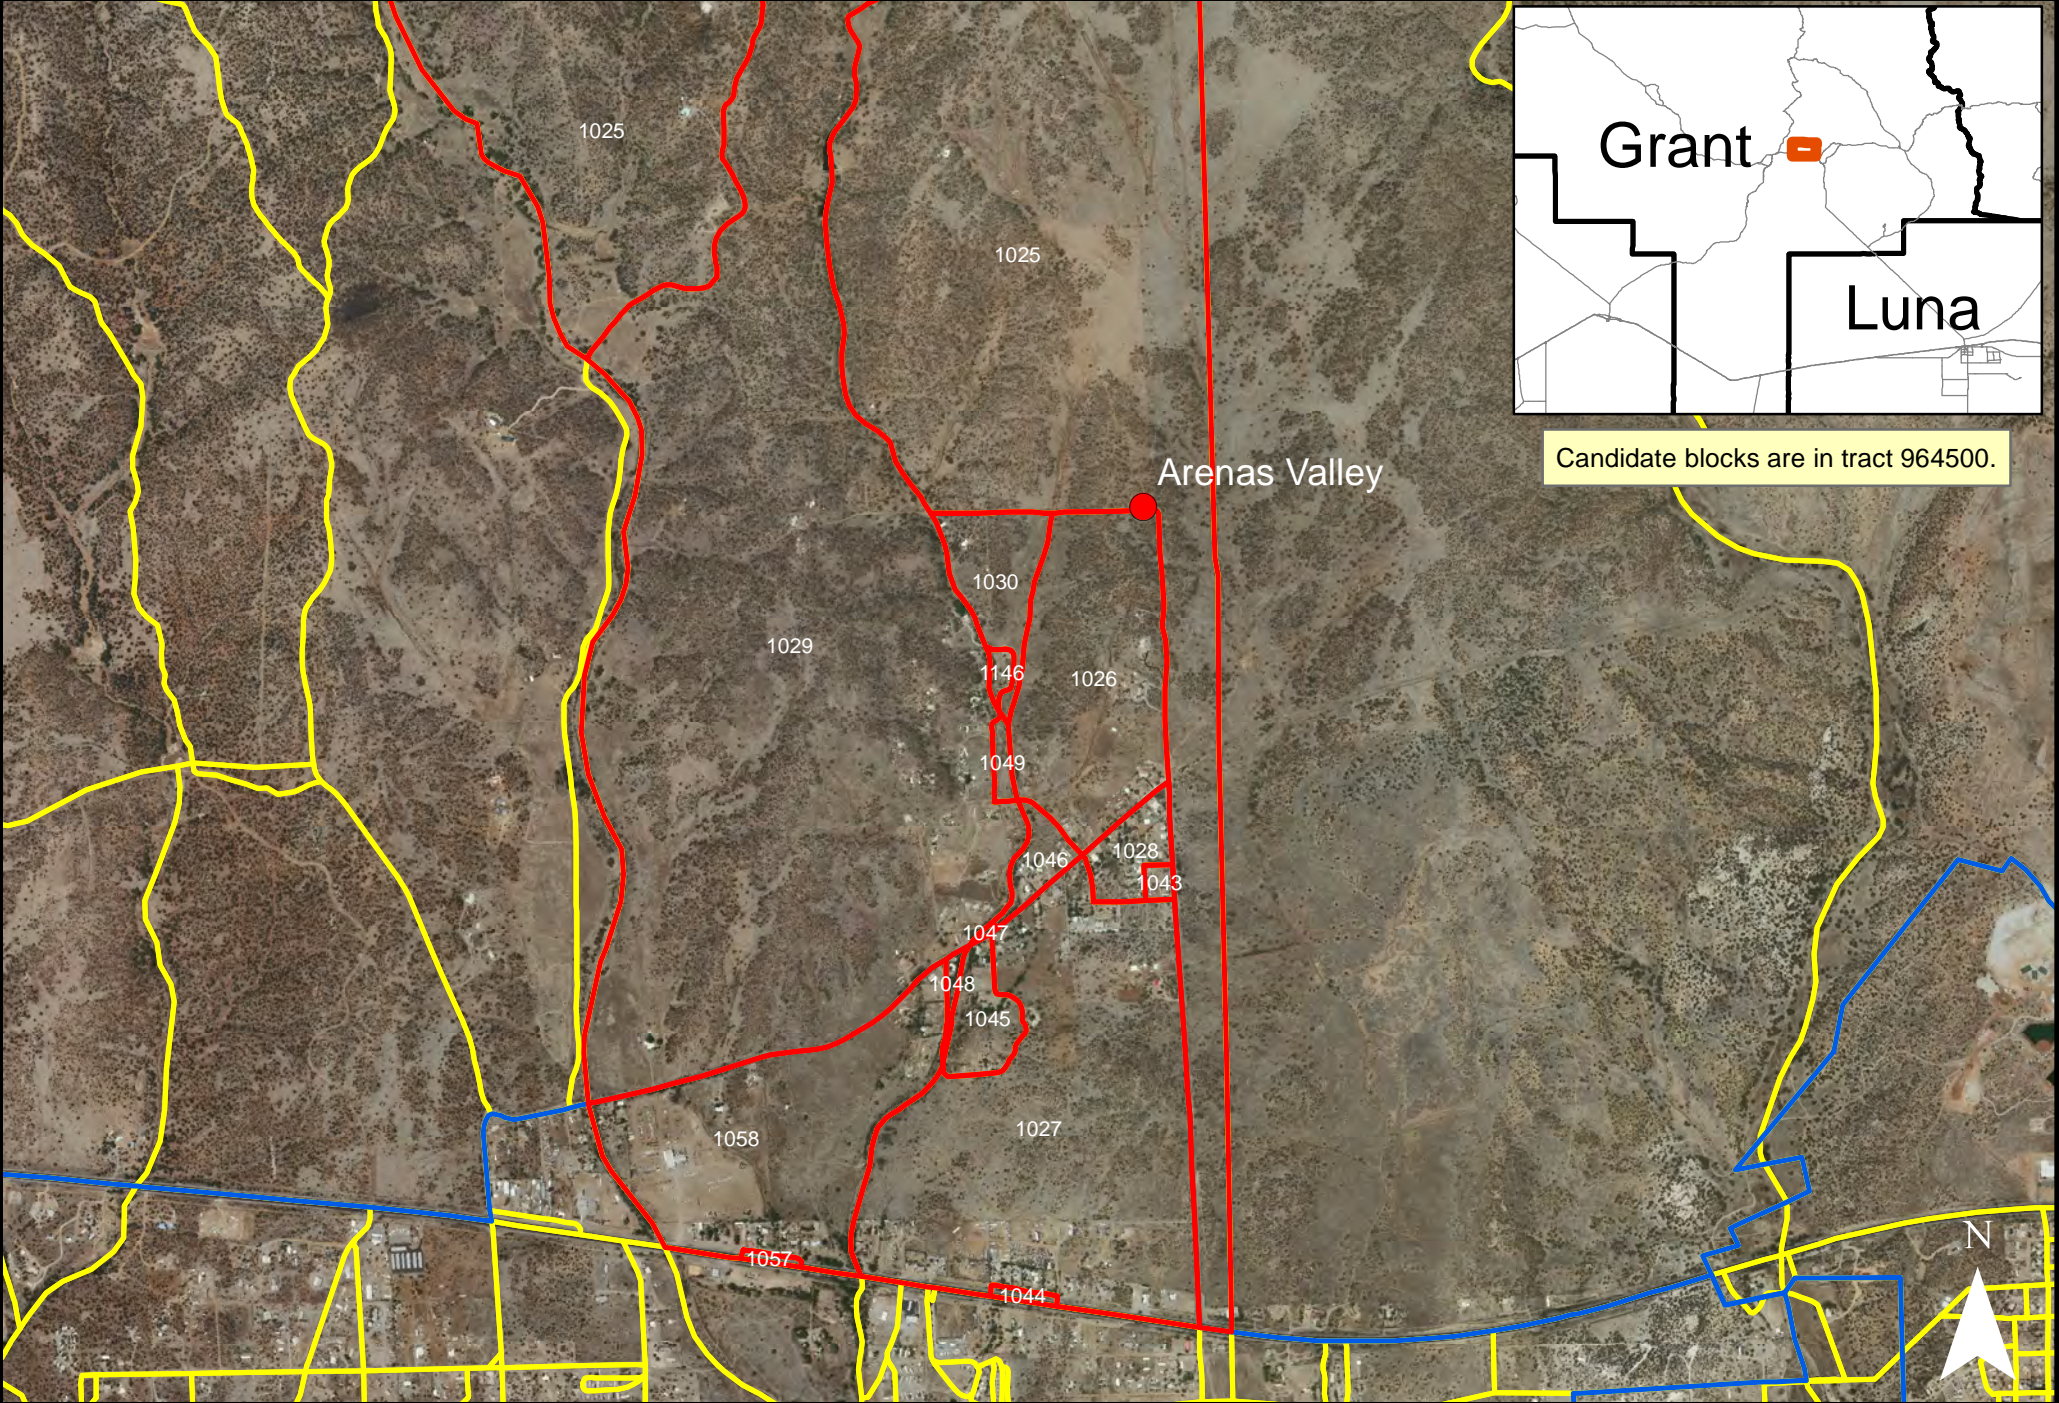

Candidate blocks are in tract 964500.

- NMSU Colonia Study Locations
- Candidate Colonia Blocks
- Census Designated Places
- Other Census Blocks

Arenas Valley