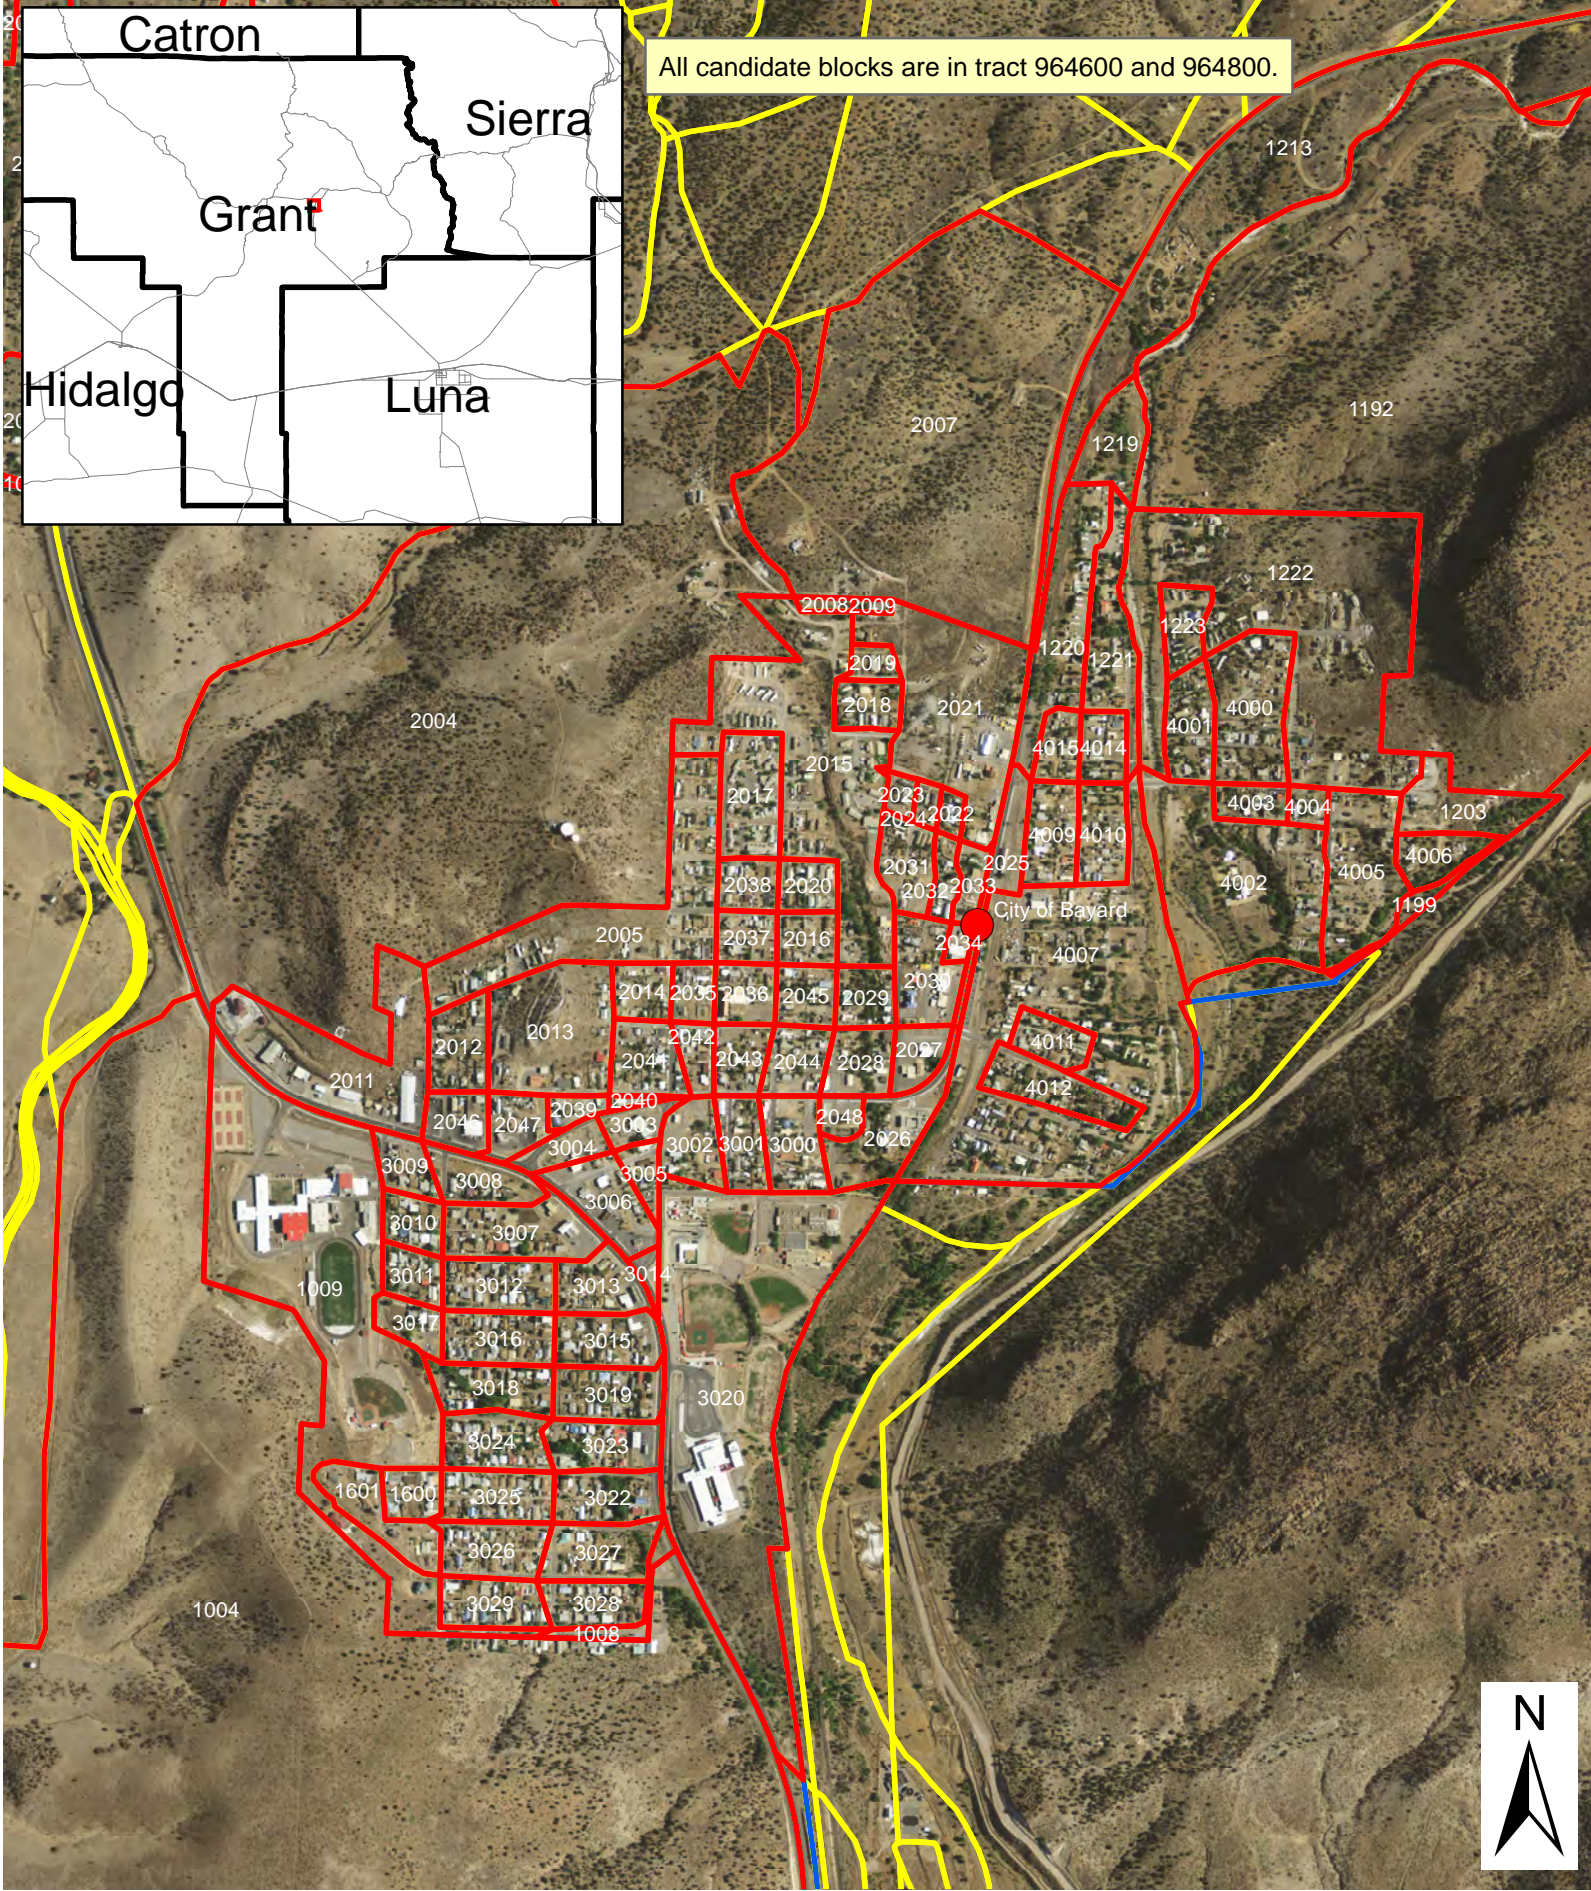

All candidate blocks are in tract 964600 and 964800.

- Colonia
- Candidate Colonia Blocks
- Incorporated Place
- Other Census Blocks

City of Bayard