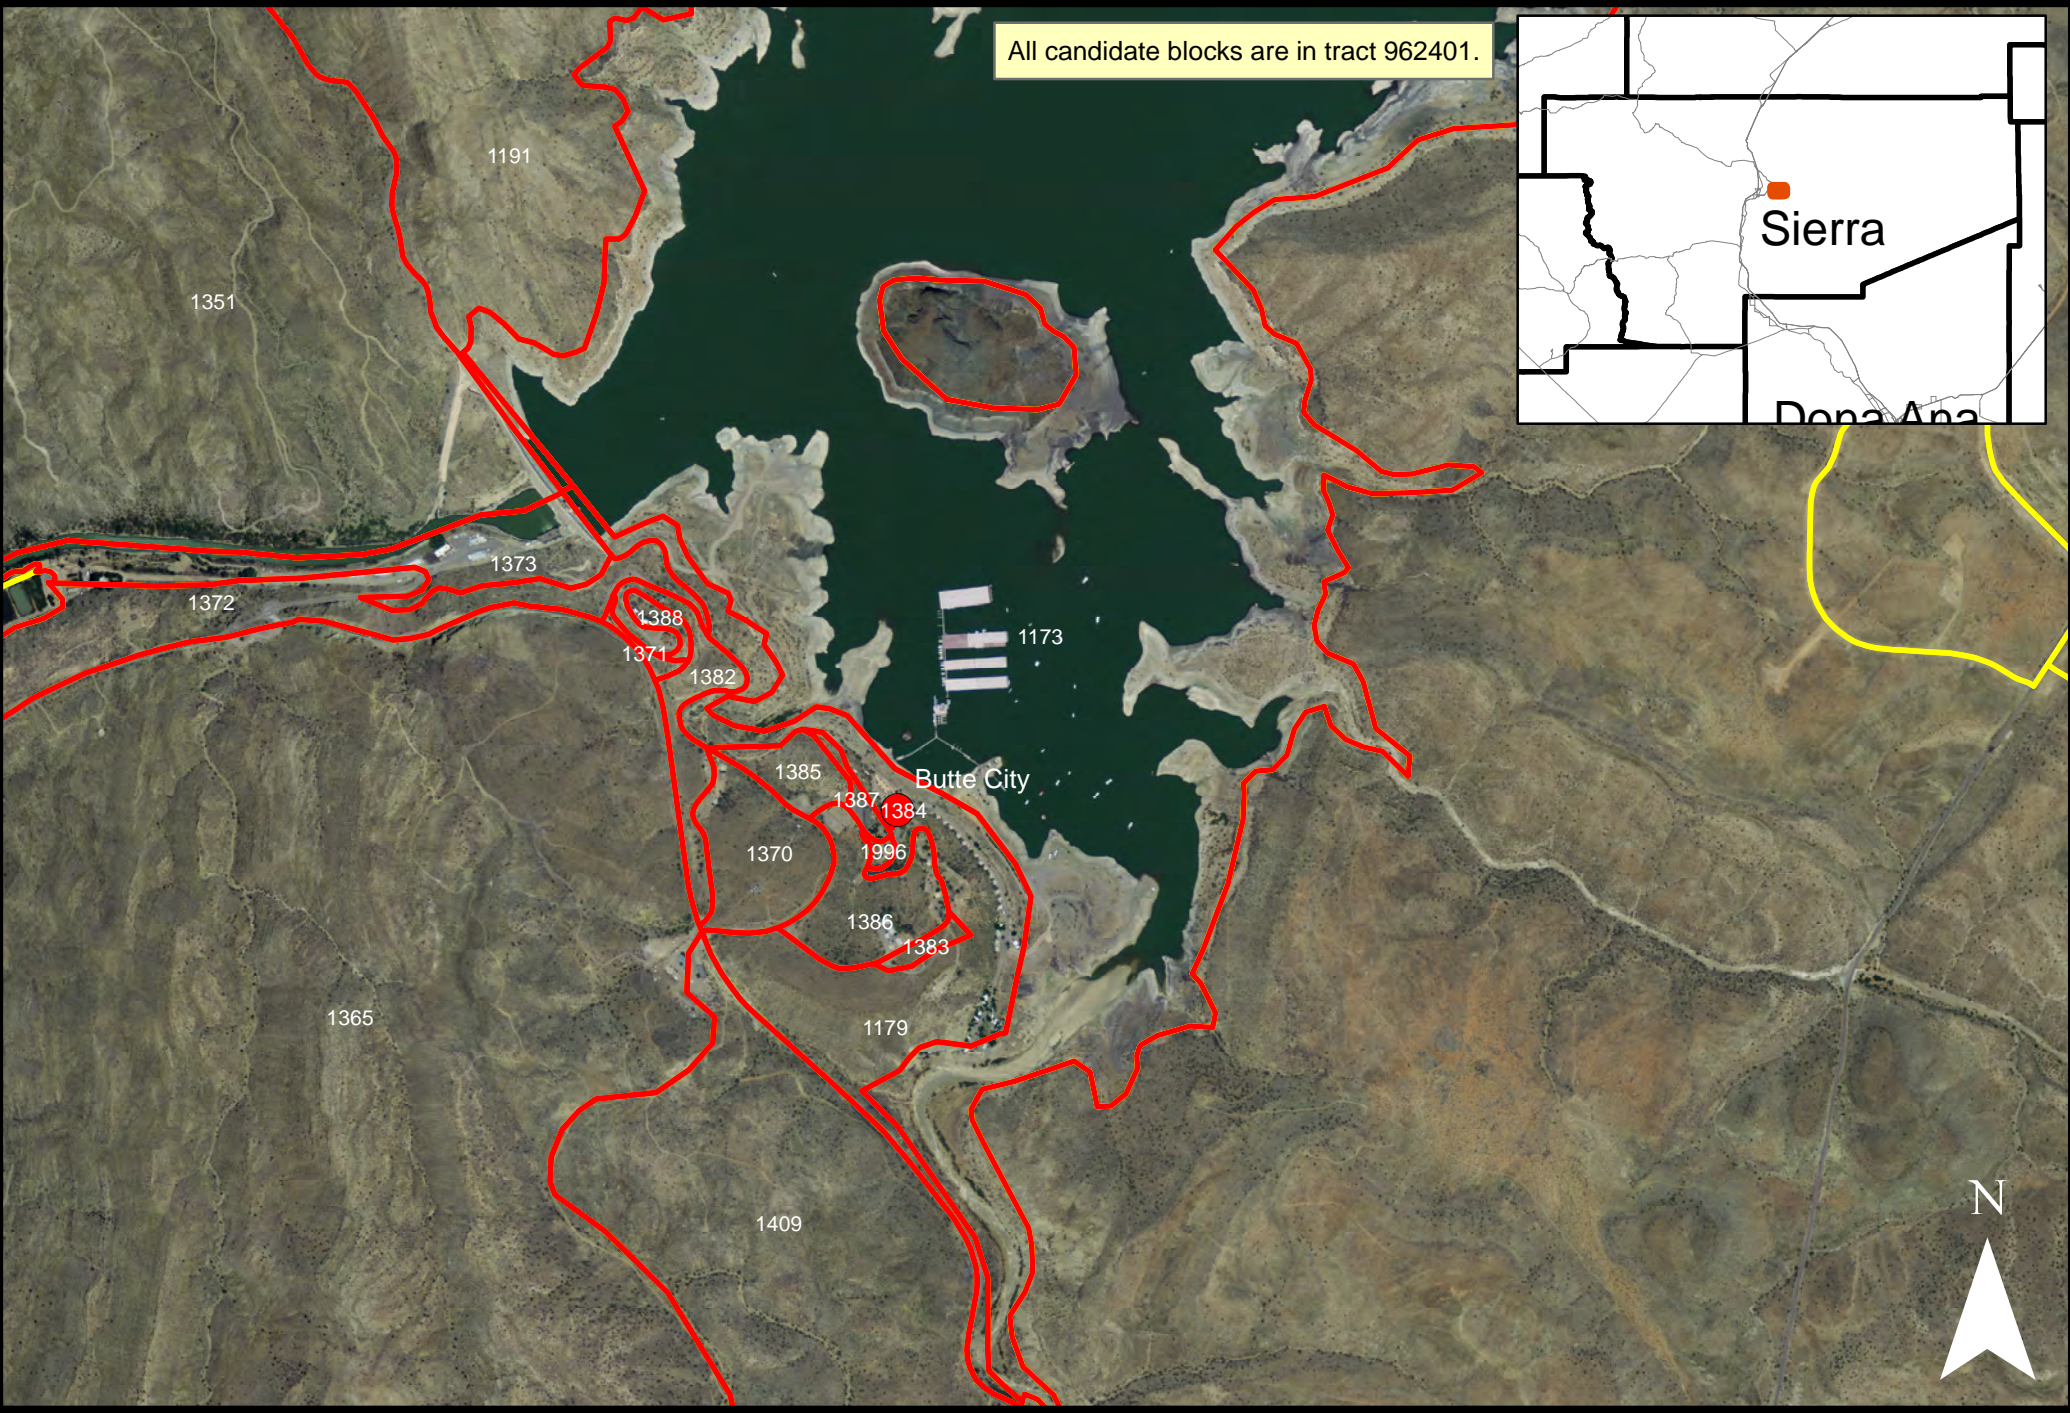

All candidate blocks are in tract 962401.

-  Colonia
-  Candidate Colonia Blocks
-  Census Designated Place
-  Other Census Blocks

Butte City