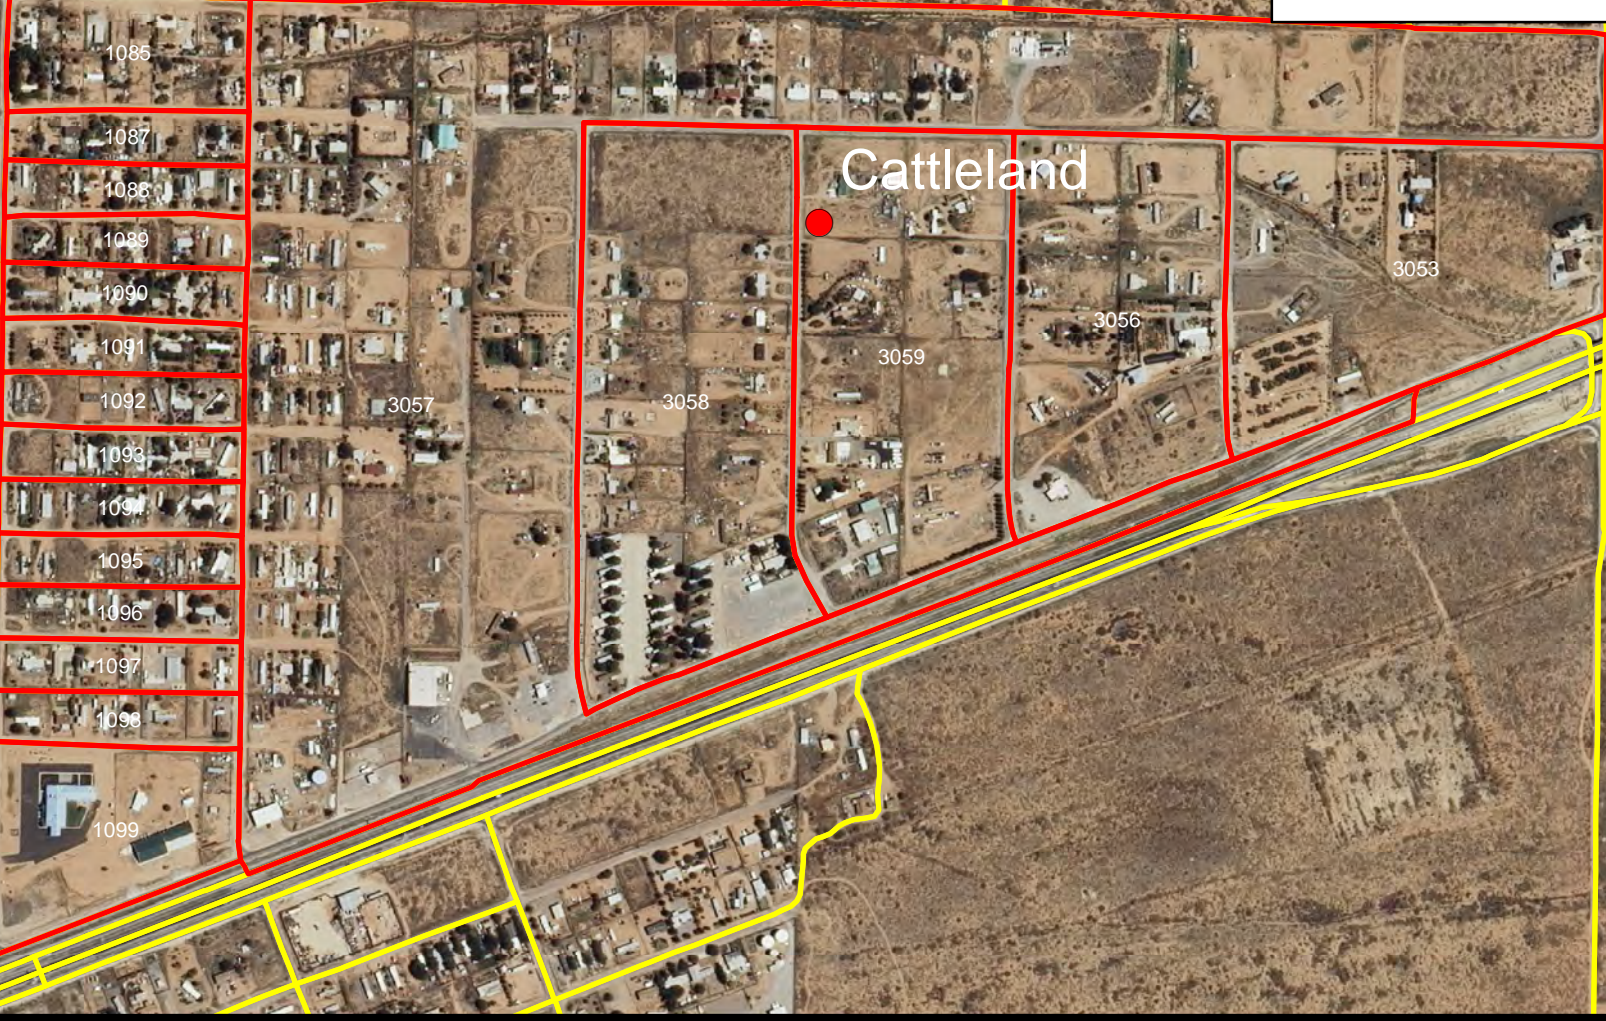

Candidate blocks are in tract 001305.

Mountain View

Dona Ana

Moongate

Cattleland

N

- NMSU Colonia Study Locations
- ▭ Candidate Colonia Blocks
- ▭ Census Designated Places
- ▭ Other Census Blocks

Cattleland