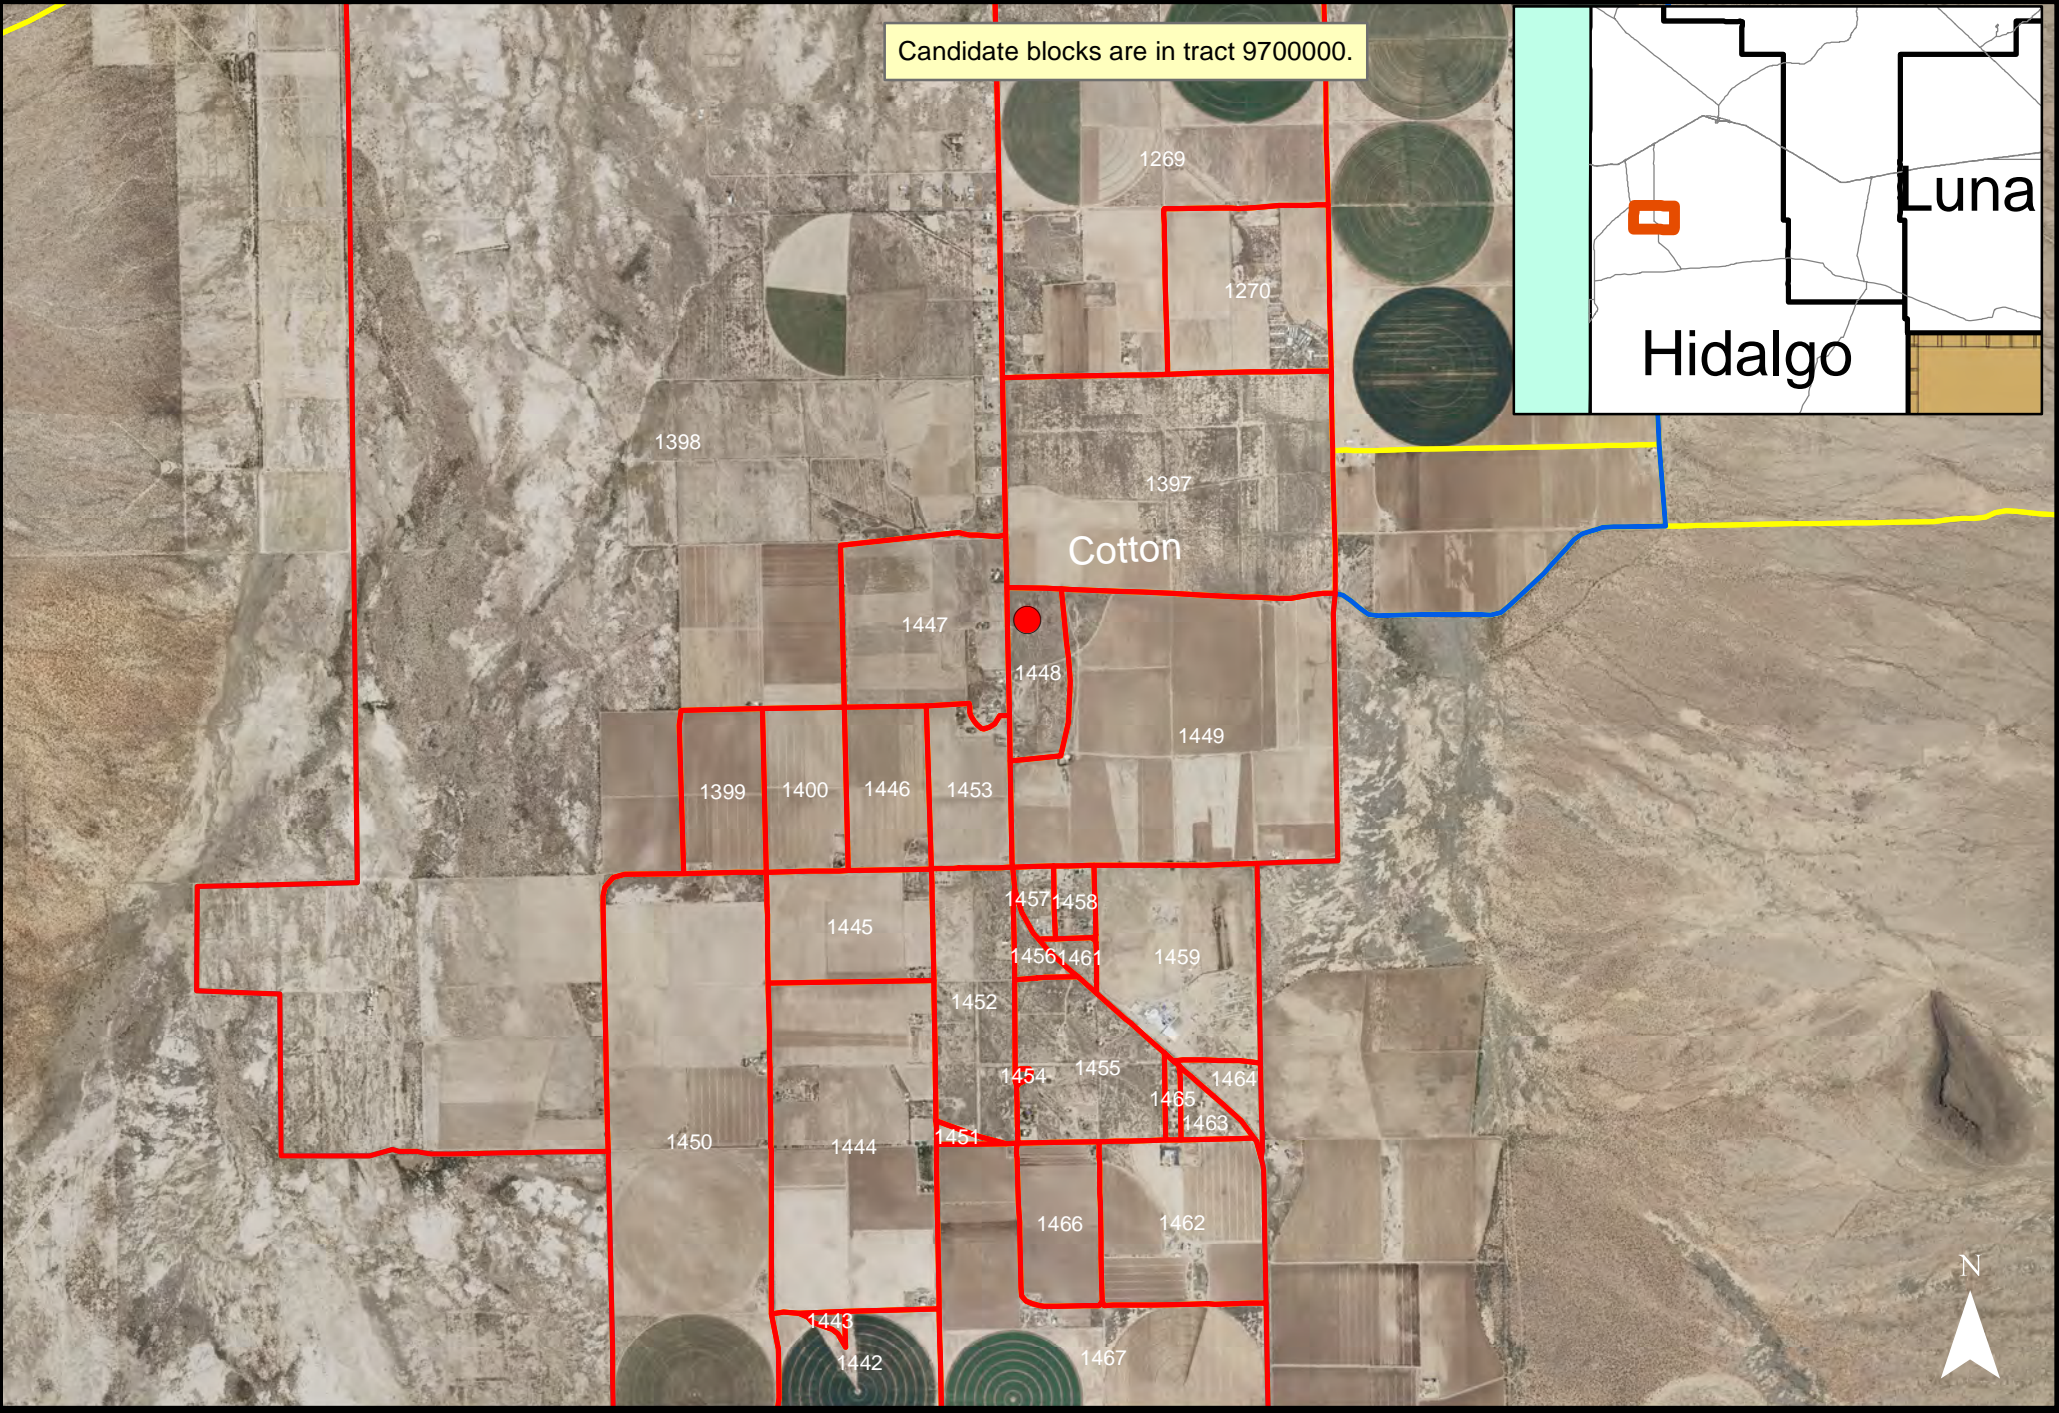

Candidate blocks are in tract 9700000.

- NMSU Colonia Study Locations
- ▭ Candidate Colonia Blocks
- ▭ Census Designated Places
- ▭ Other Census Blocks

Cotton