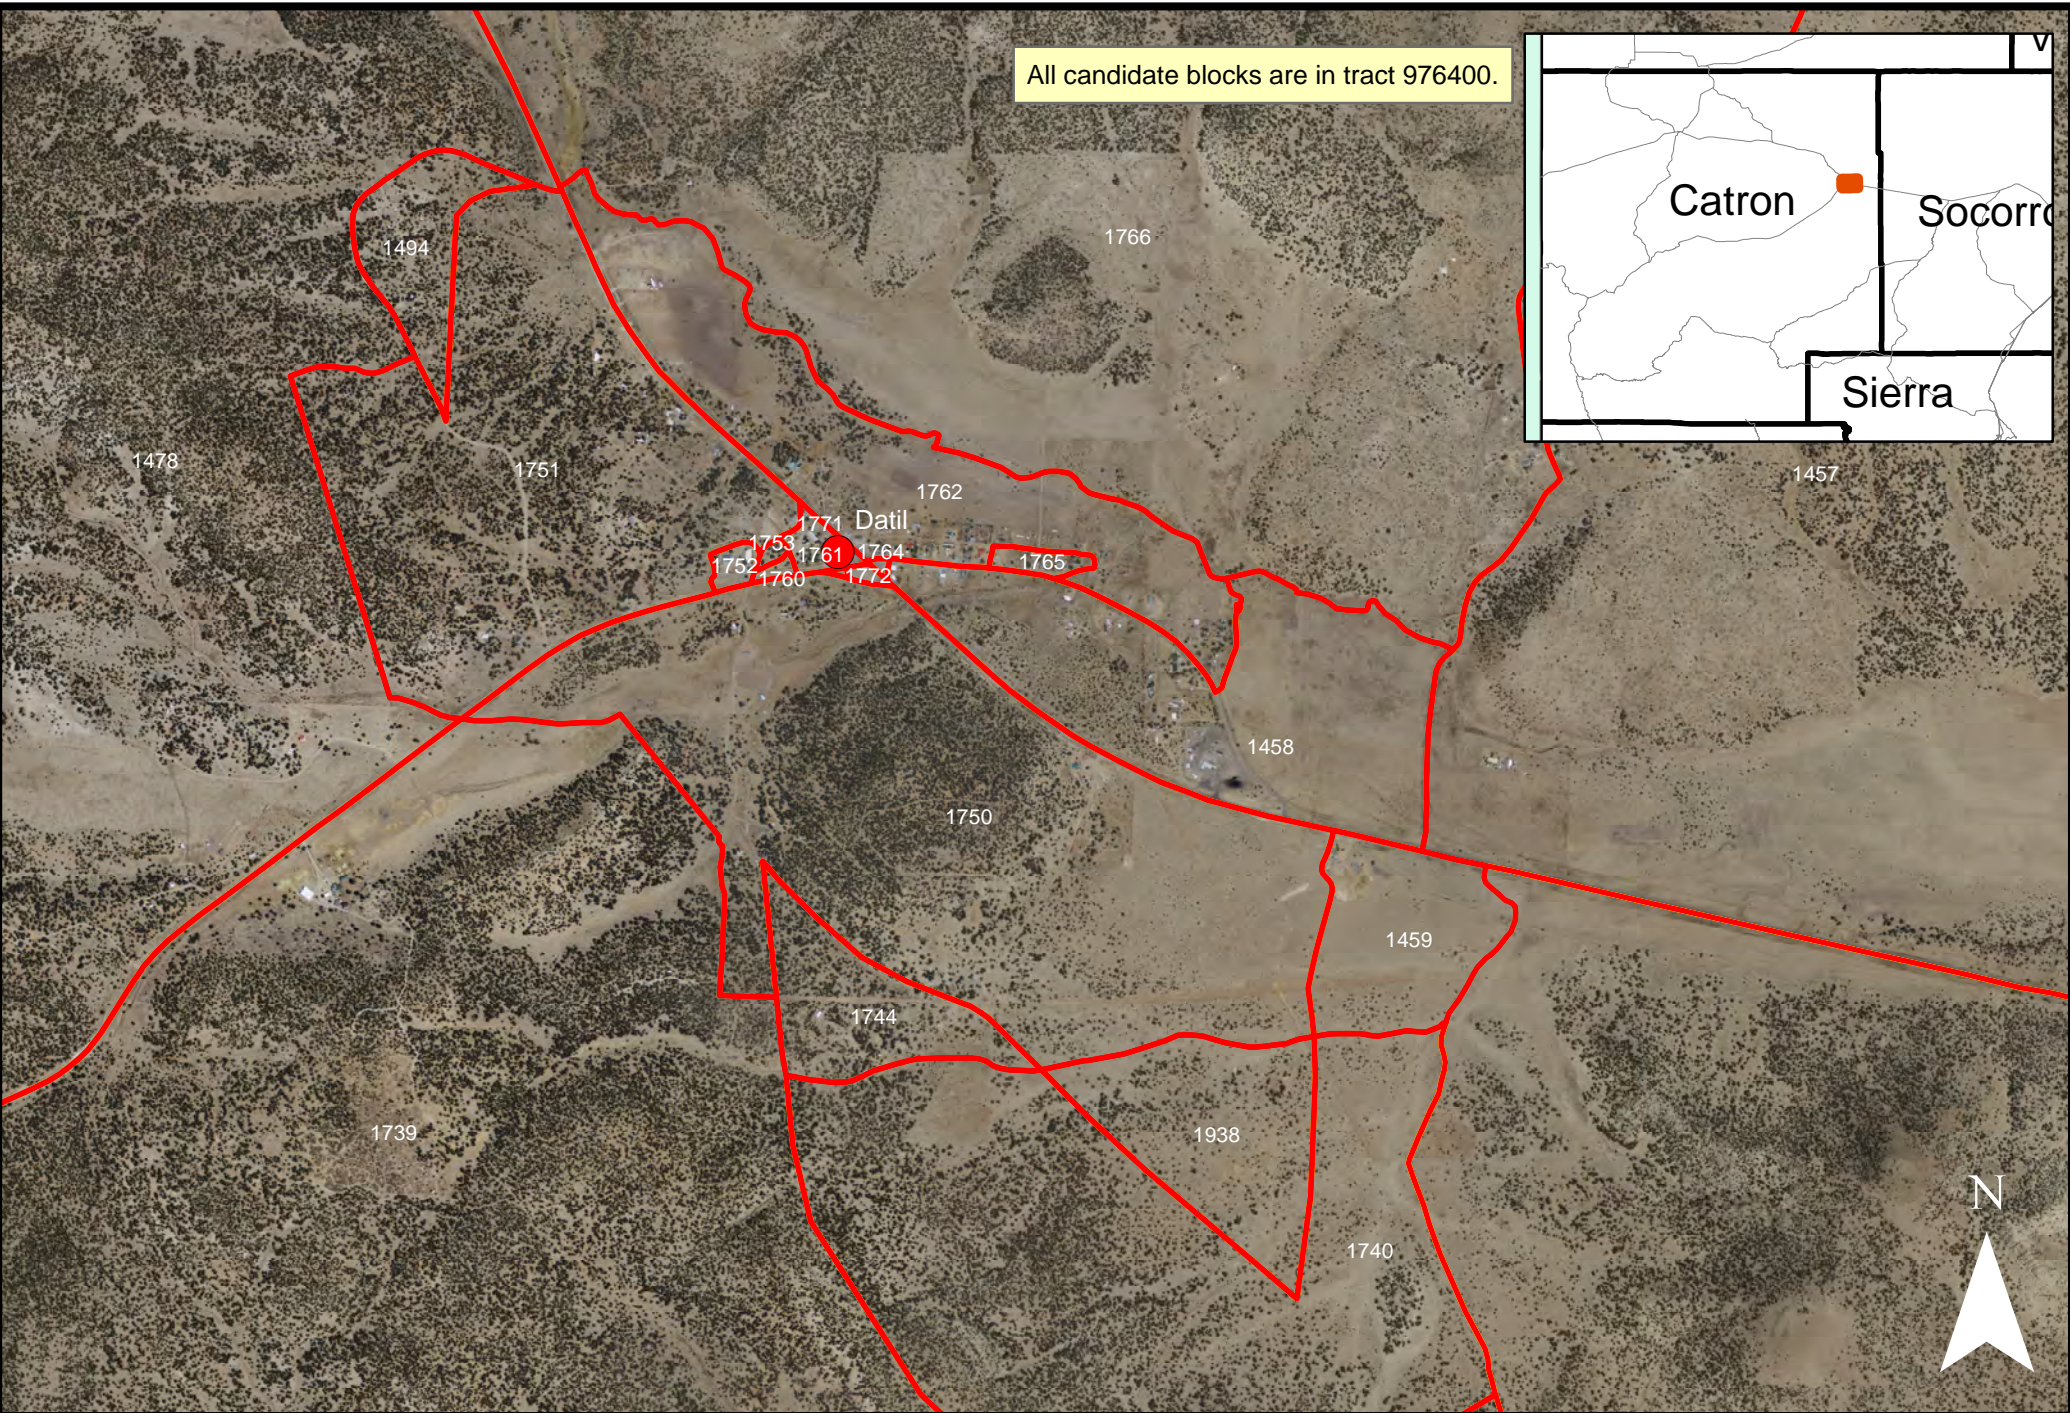

All candidate blocks are in tract 976400.

-  Colonia
-  Candidate Colonia Blocks
-  Census Designated Place
-  Other Census Blocks

Datil