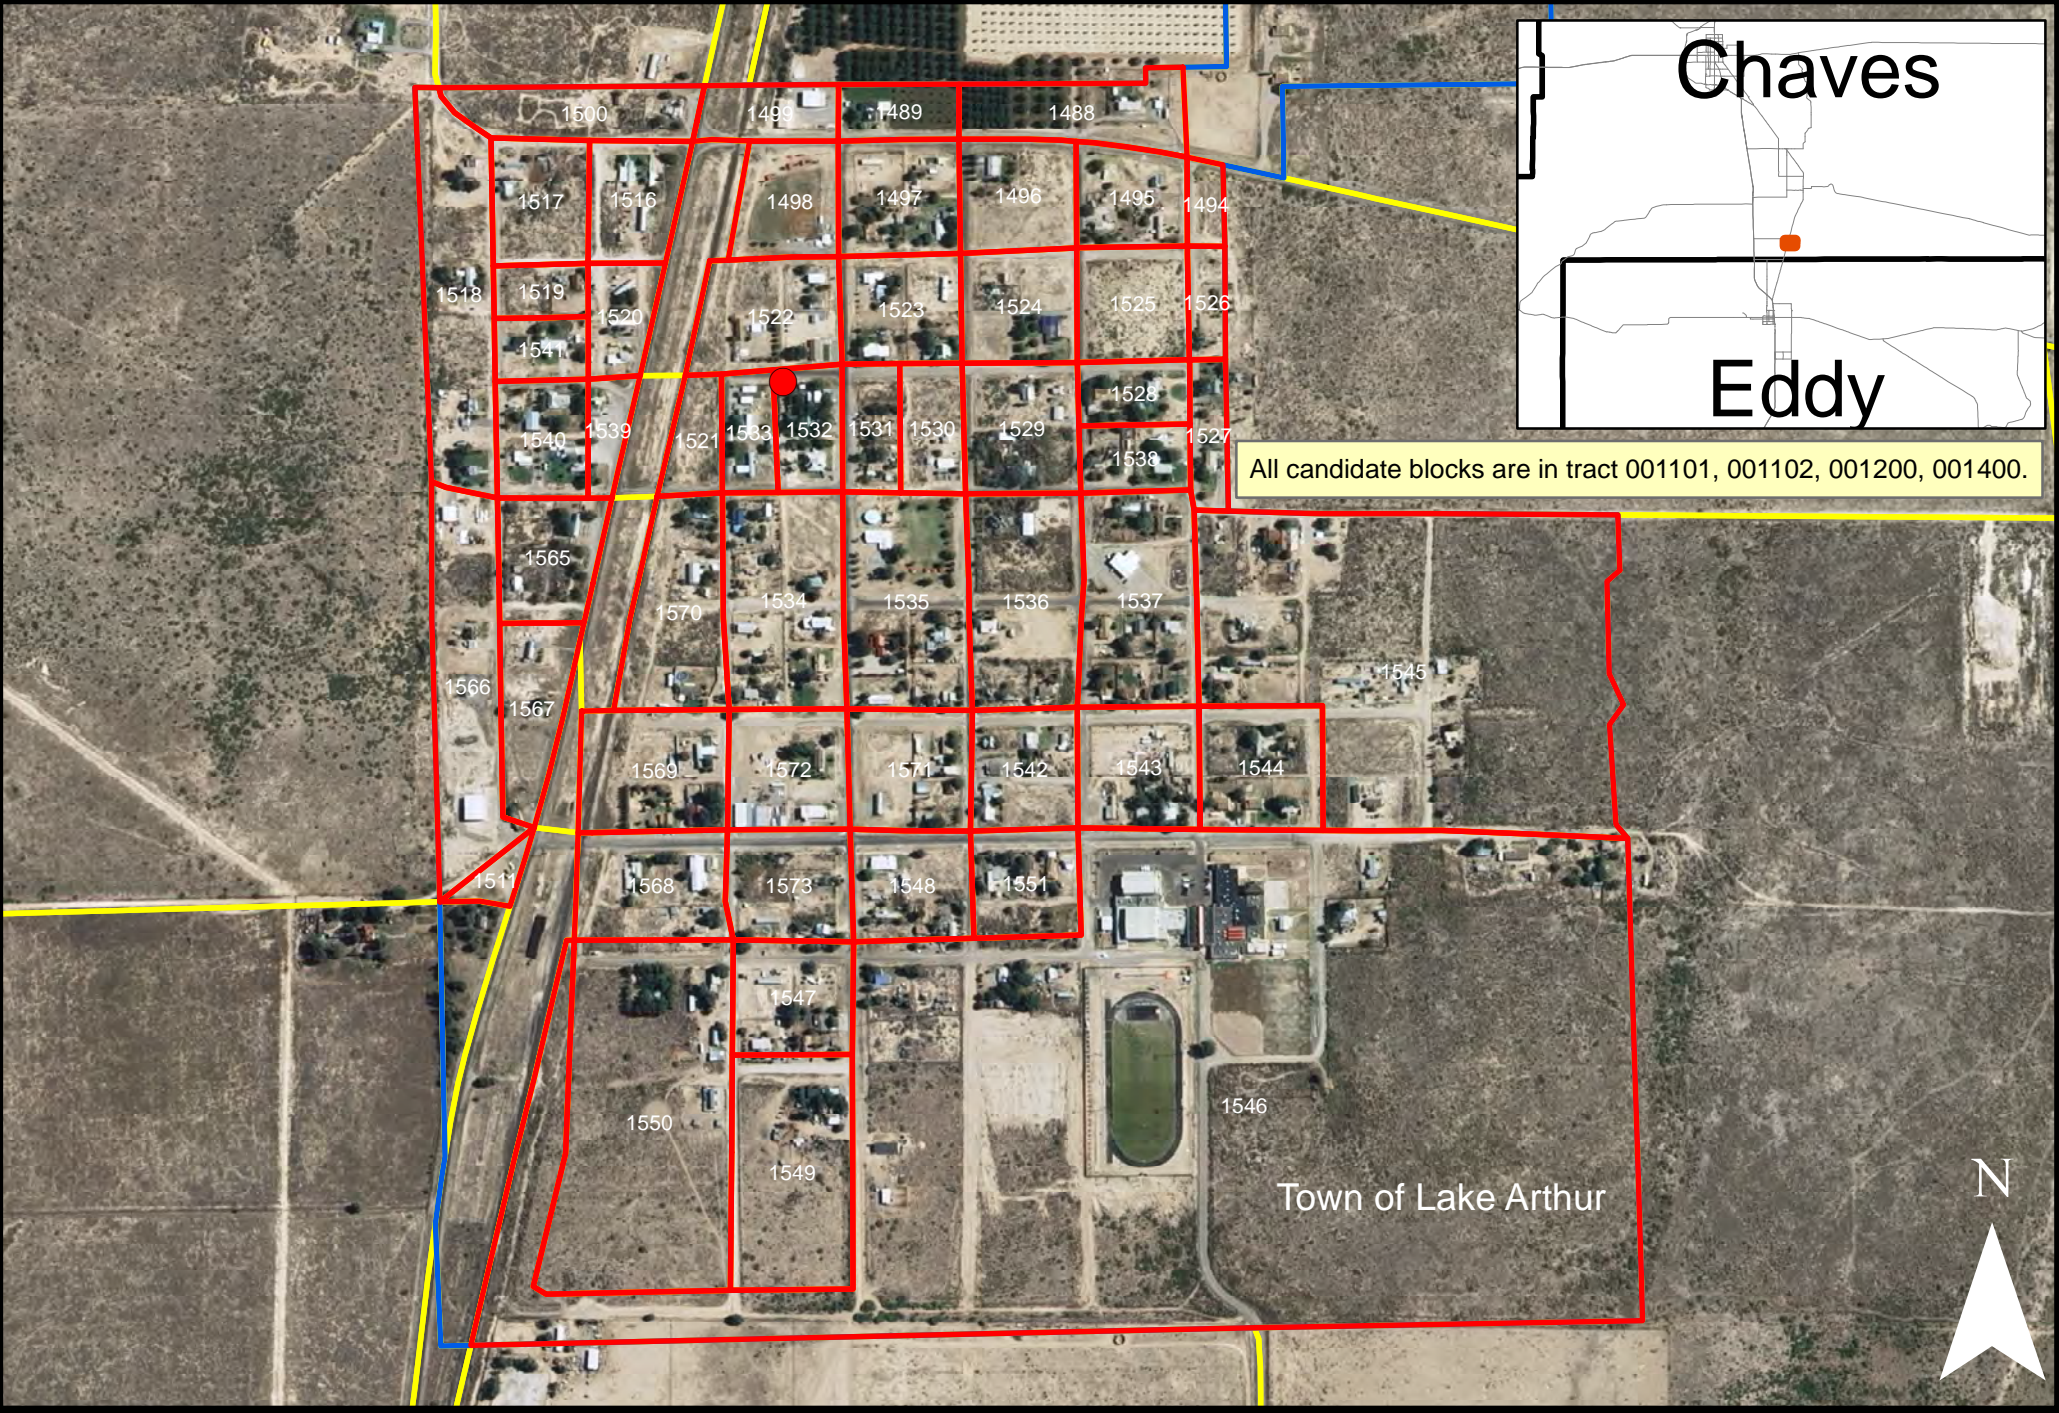

Chaves

Eddy

All candidate blocks are in tract 001101, 001102, 001200, 001400.

Town of Lake Arthur

- NMSU Colonia Study Locations
- ▭ Candidate Colonia Blocks
- ▭ Census Designated Places
- ▭ Other Census Blocks

Town of Lake Arthur