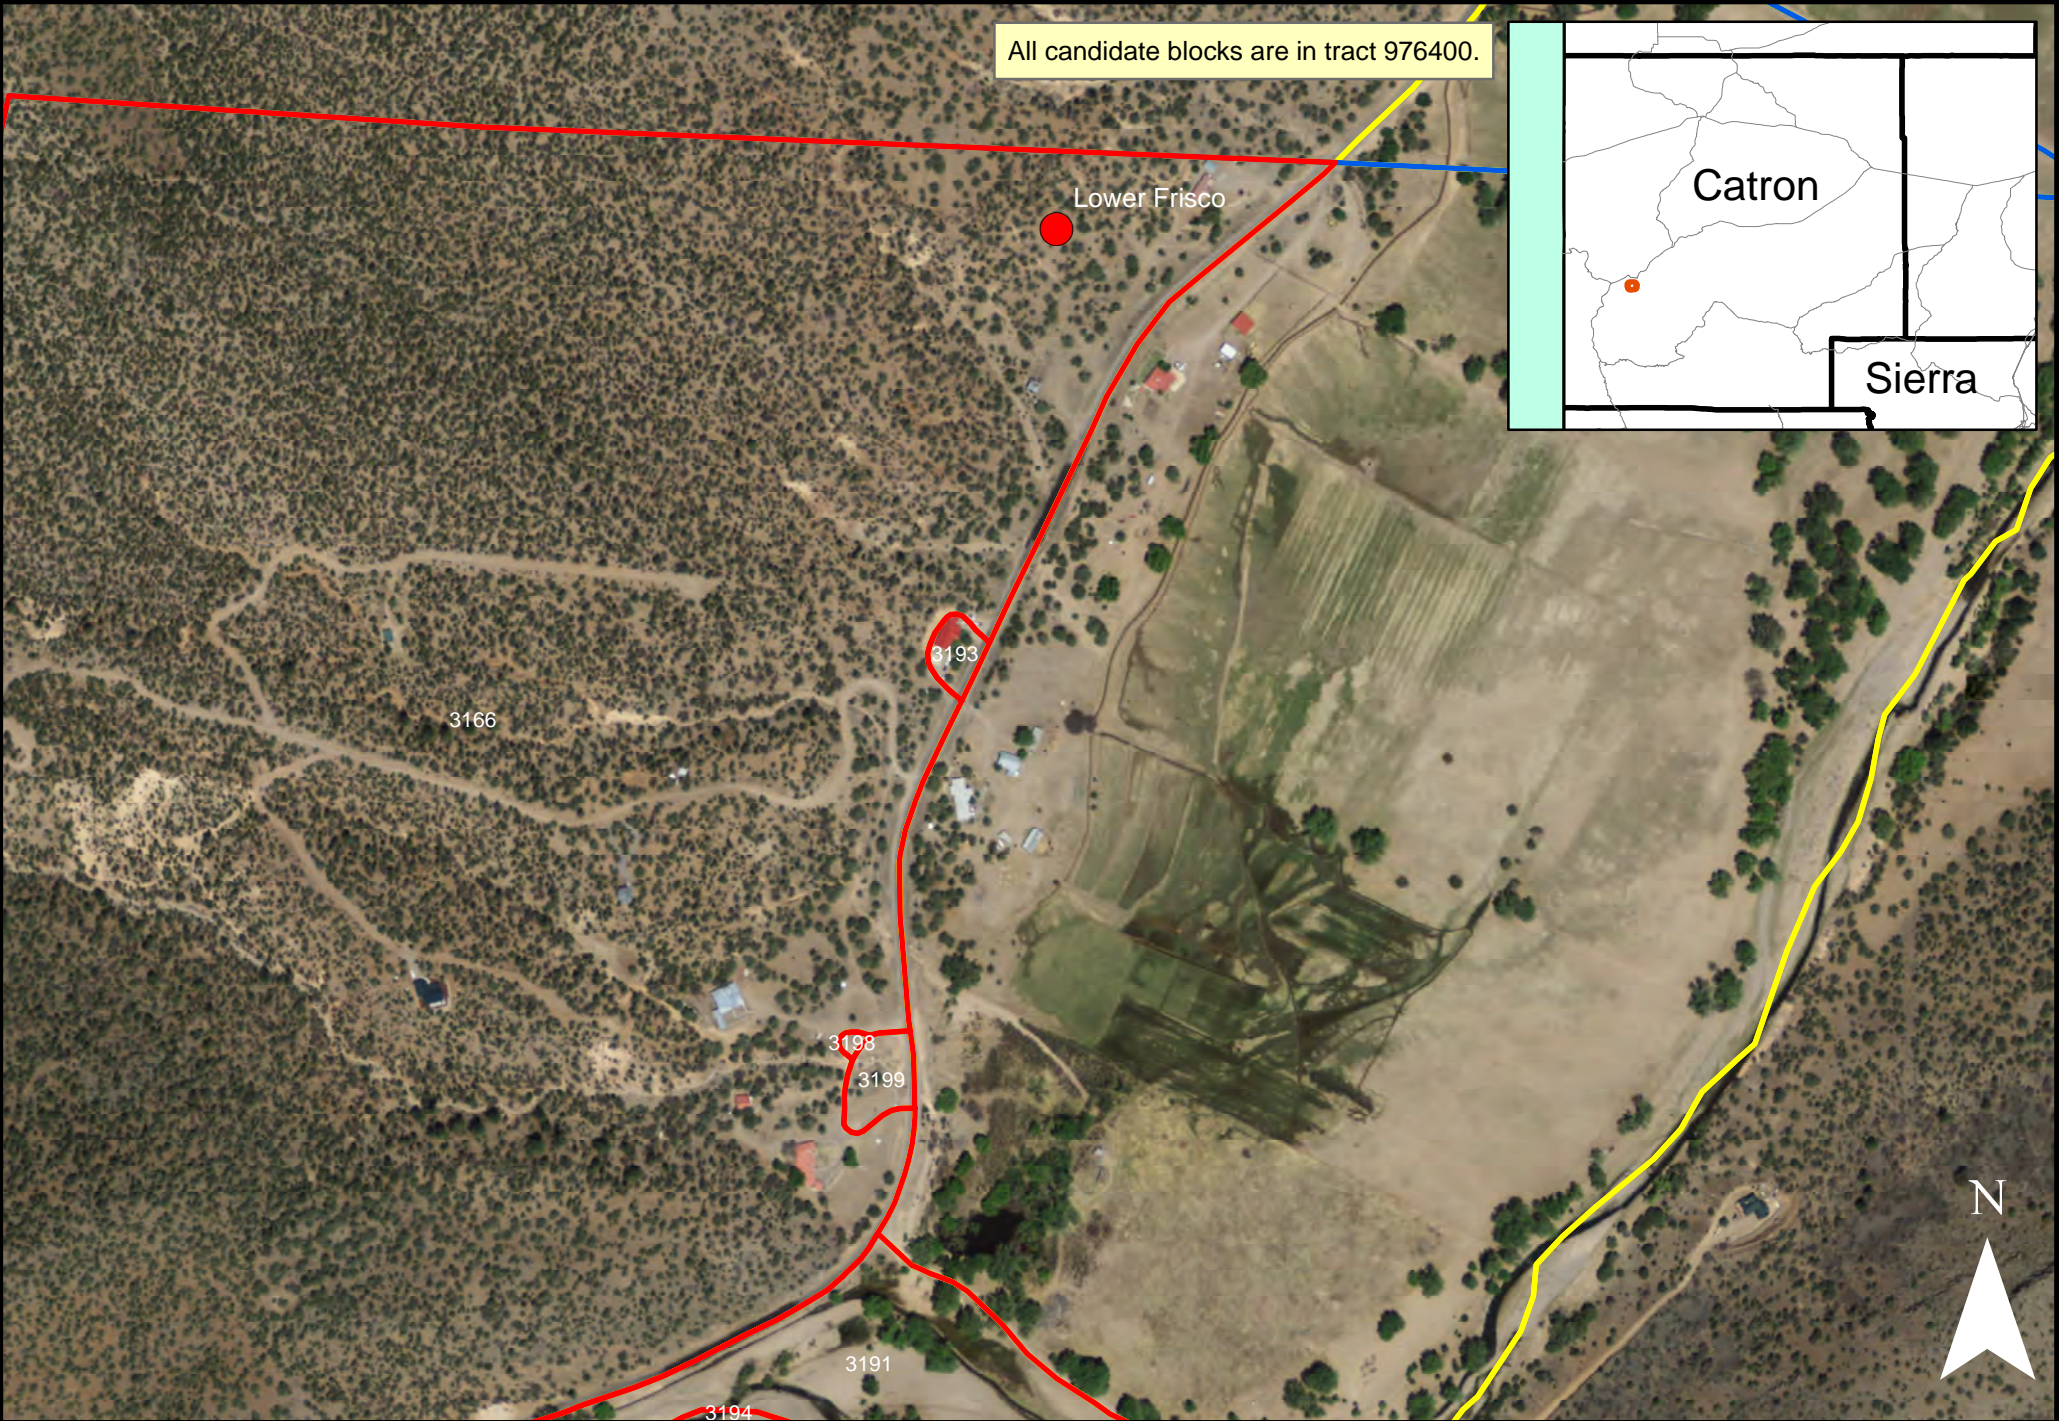

All candidate blocks are in tract 976400.

-  Colonia
-  Candidate Colonia Blocks
-  Census Designated Place
-  Other Census Blocks

Lower Frisco