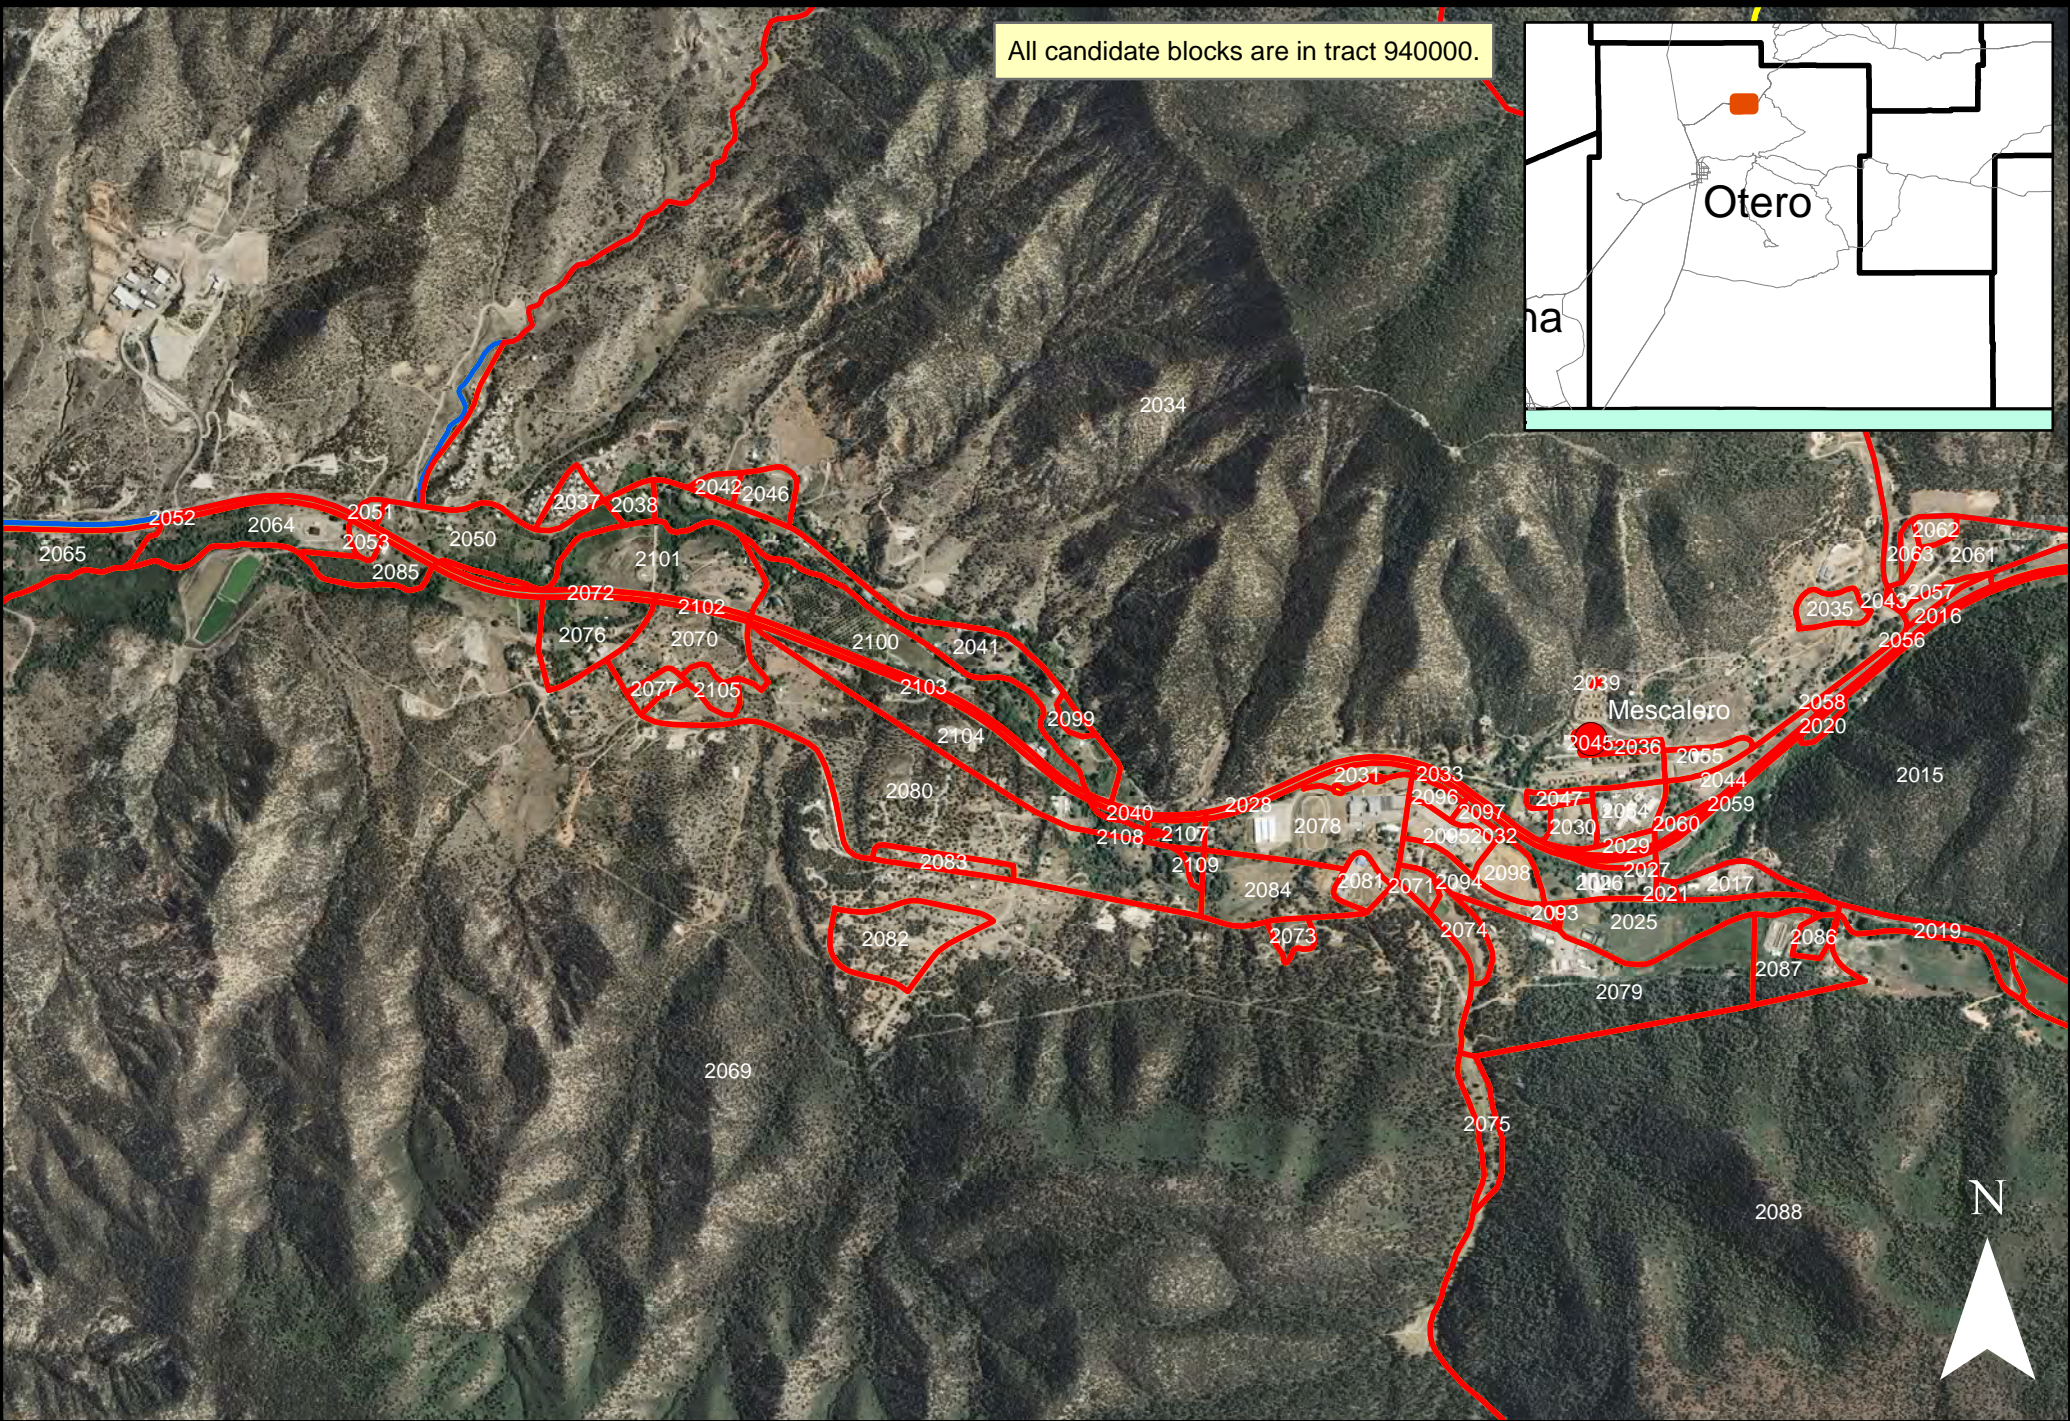

All candidate blocks are in tract 940000.

- Colonia
- ▭ Candidate Colonia Blocks
- ▭ Census Designated Place
- ▭ Other Census Blocks

Mescalero