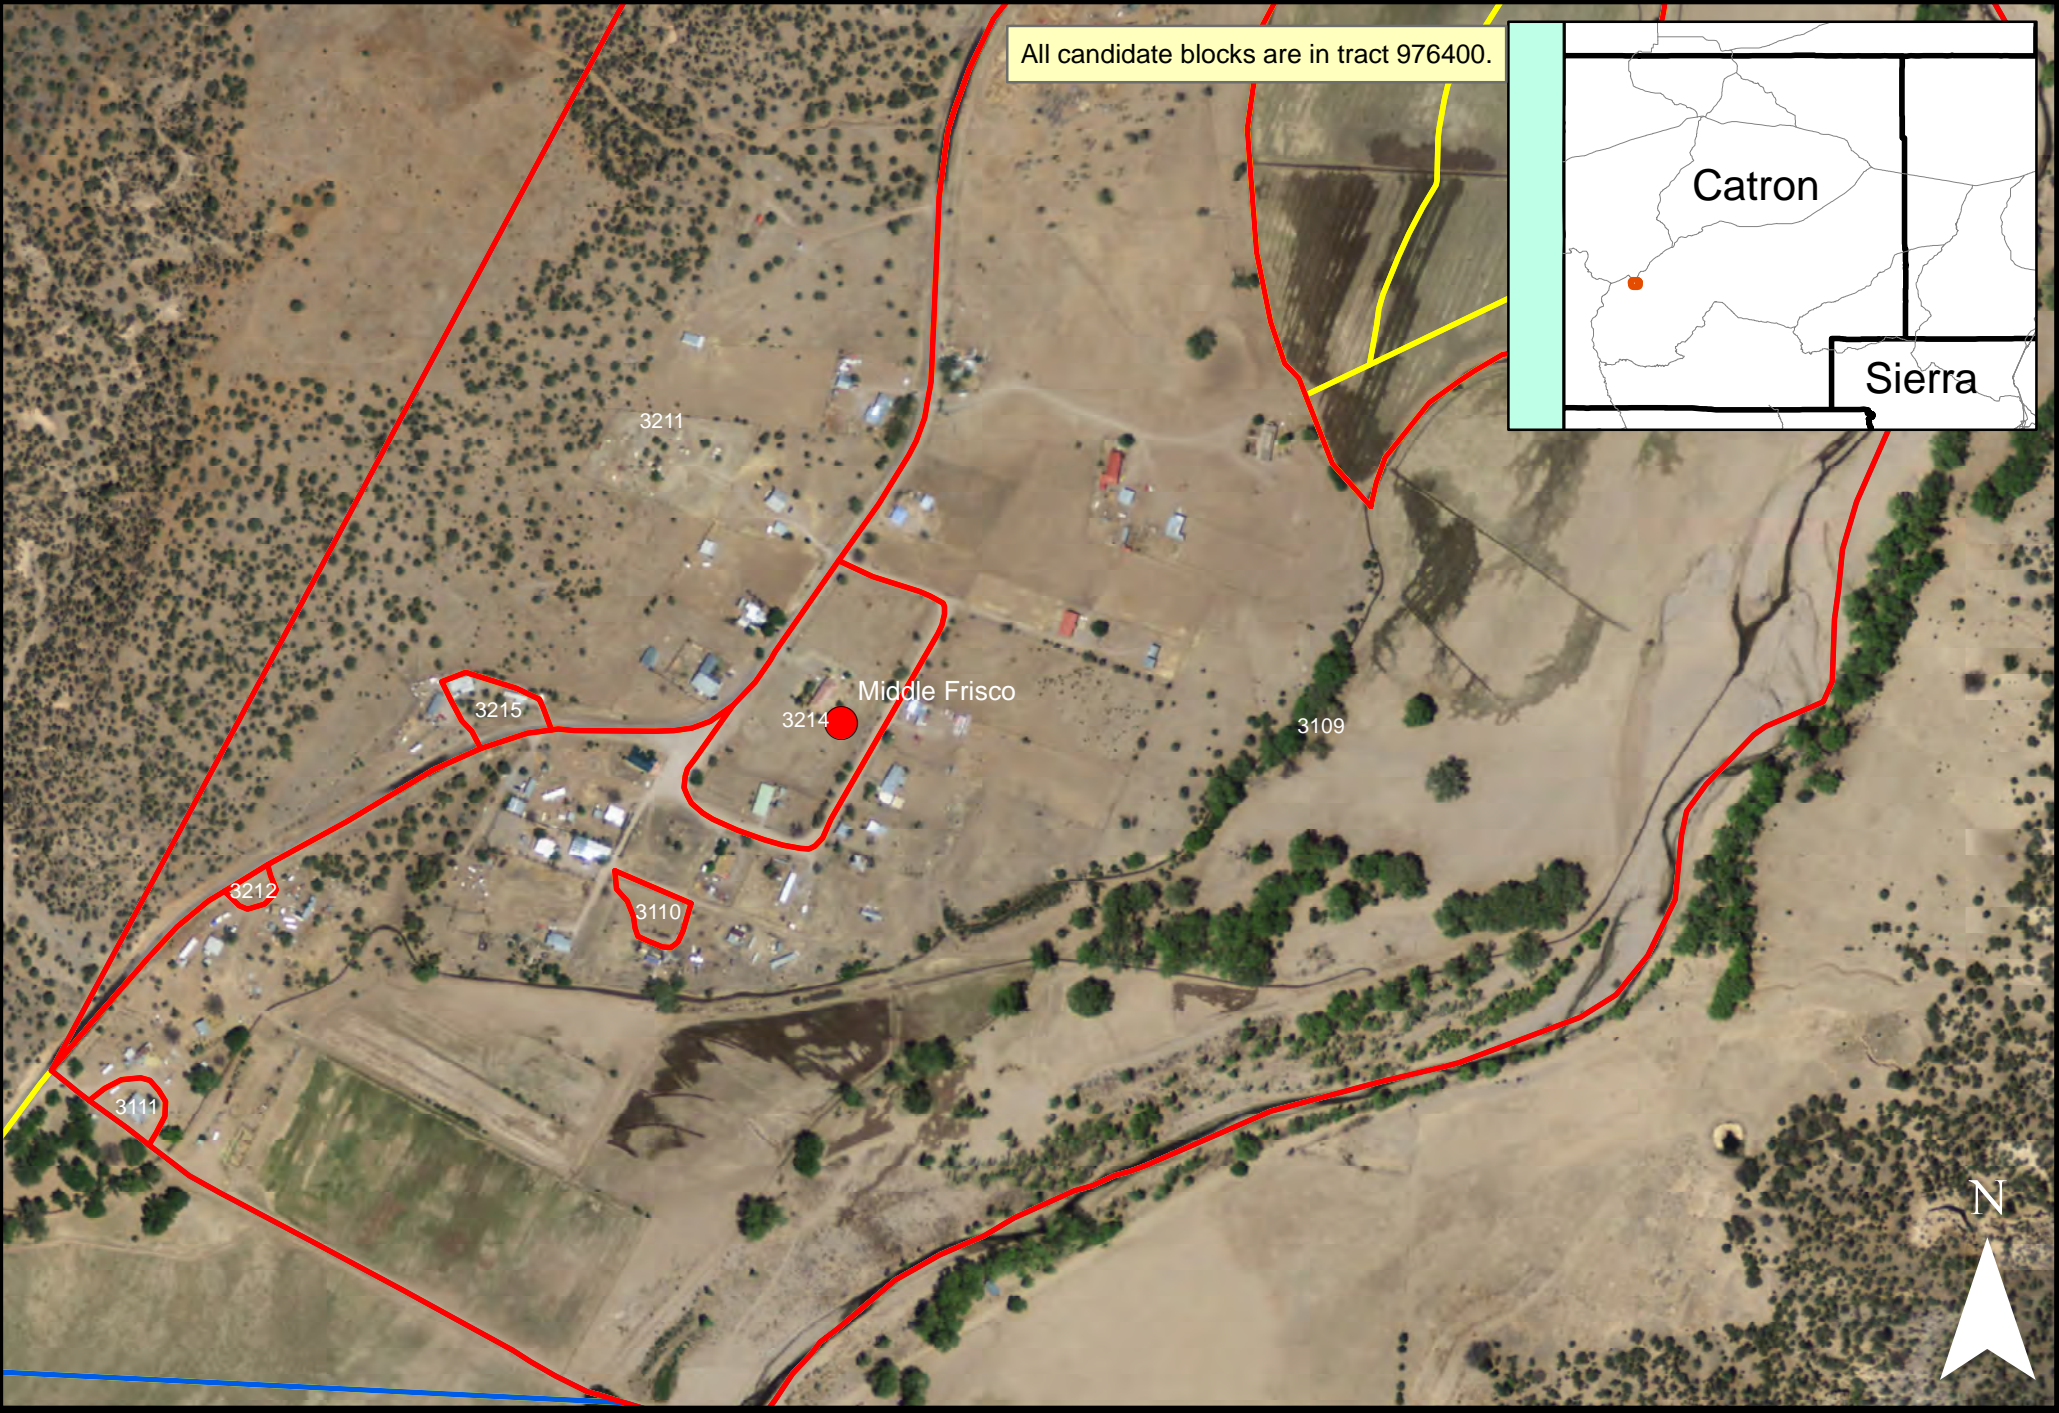

All candidate blocks are in tract 976400.

Colonia

Candidate Colonia Blocks

Census Designated Place

Other Census Blocks

Middle Frisco