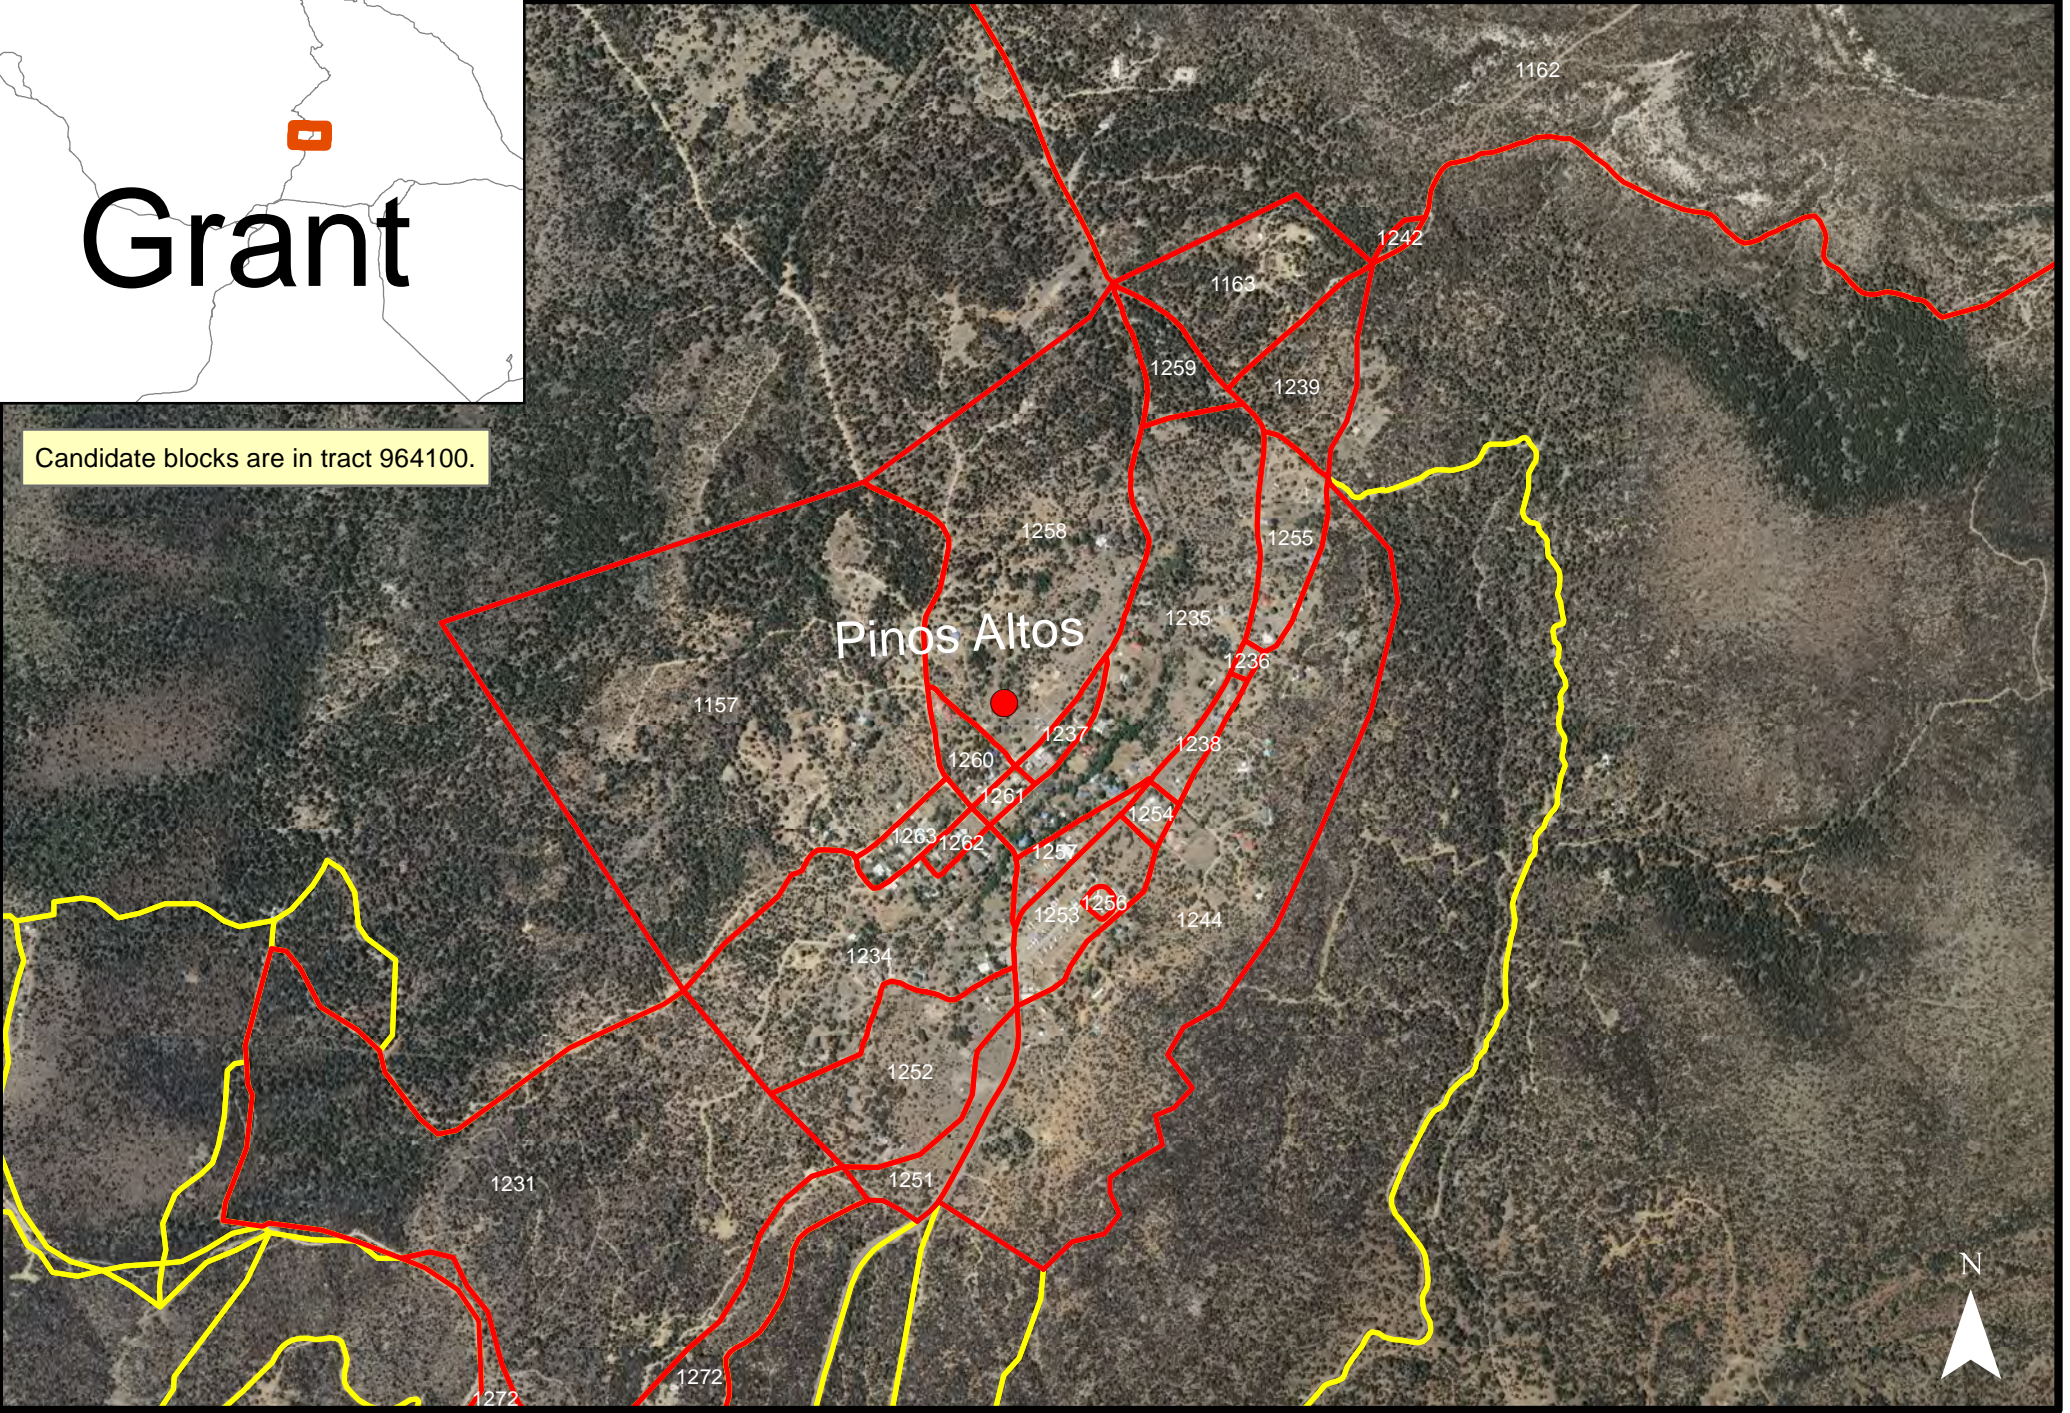

# Grant

Candidate blocks are in tract 964100.

## Pinos Altos

- NMSU Colonia Study Locations
- Candidate Colonia Blocks
- Census Designated Places
- Other Census Blocks

## Pinos Altos