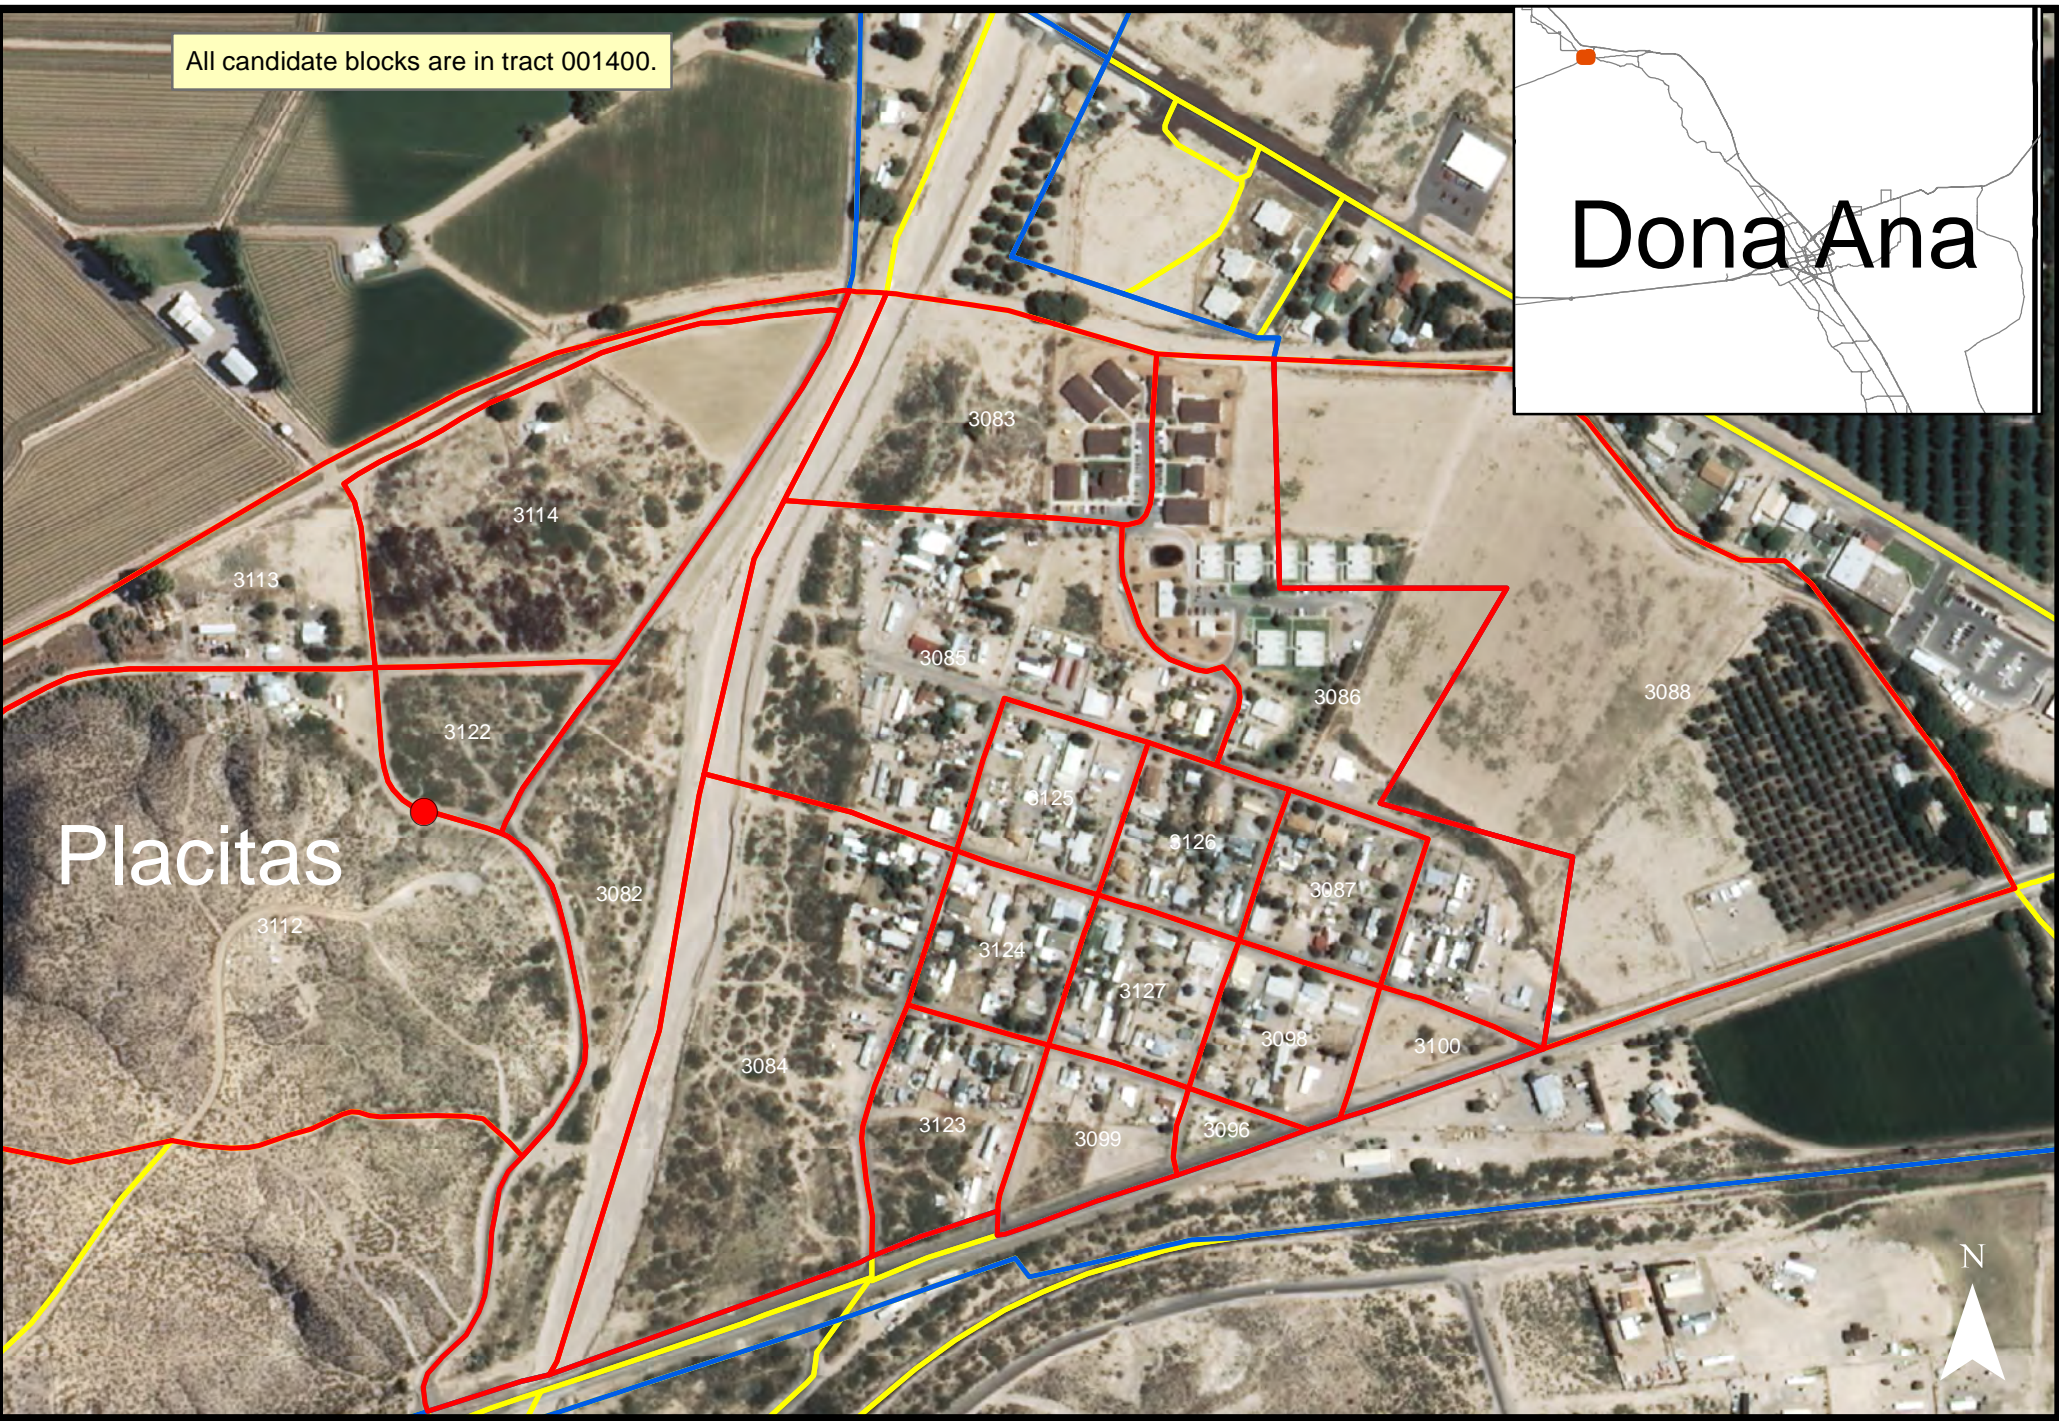

All candidate blocks are in tract 001400.

Dona Ana

Placitas

- NMSU Colonia Study Locations
- Candidate Colonia Blocks
- Census Designated Places
- Other Census Blocks

Placitas