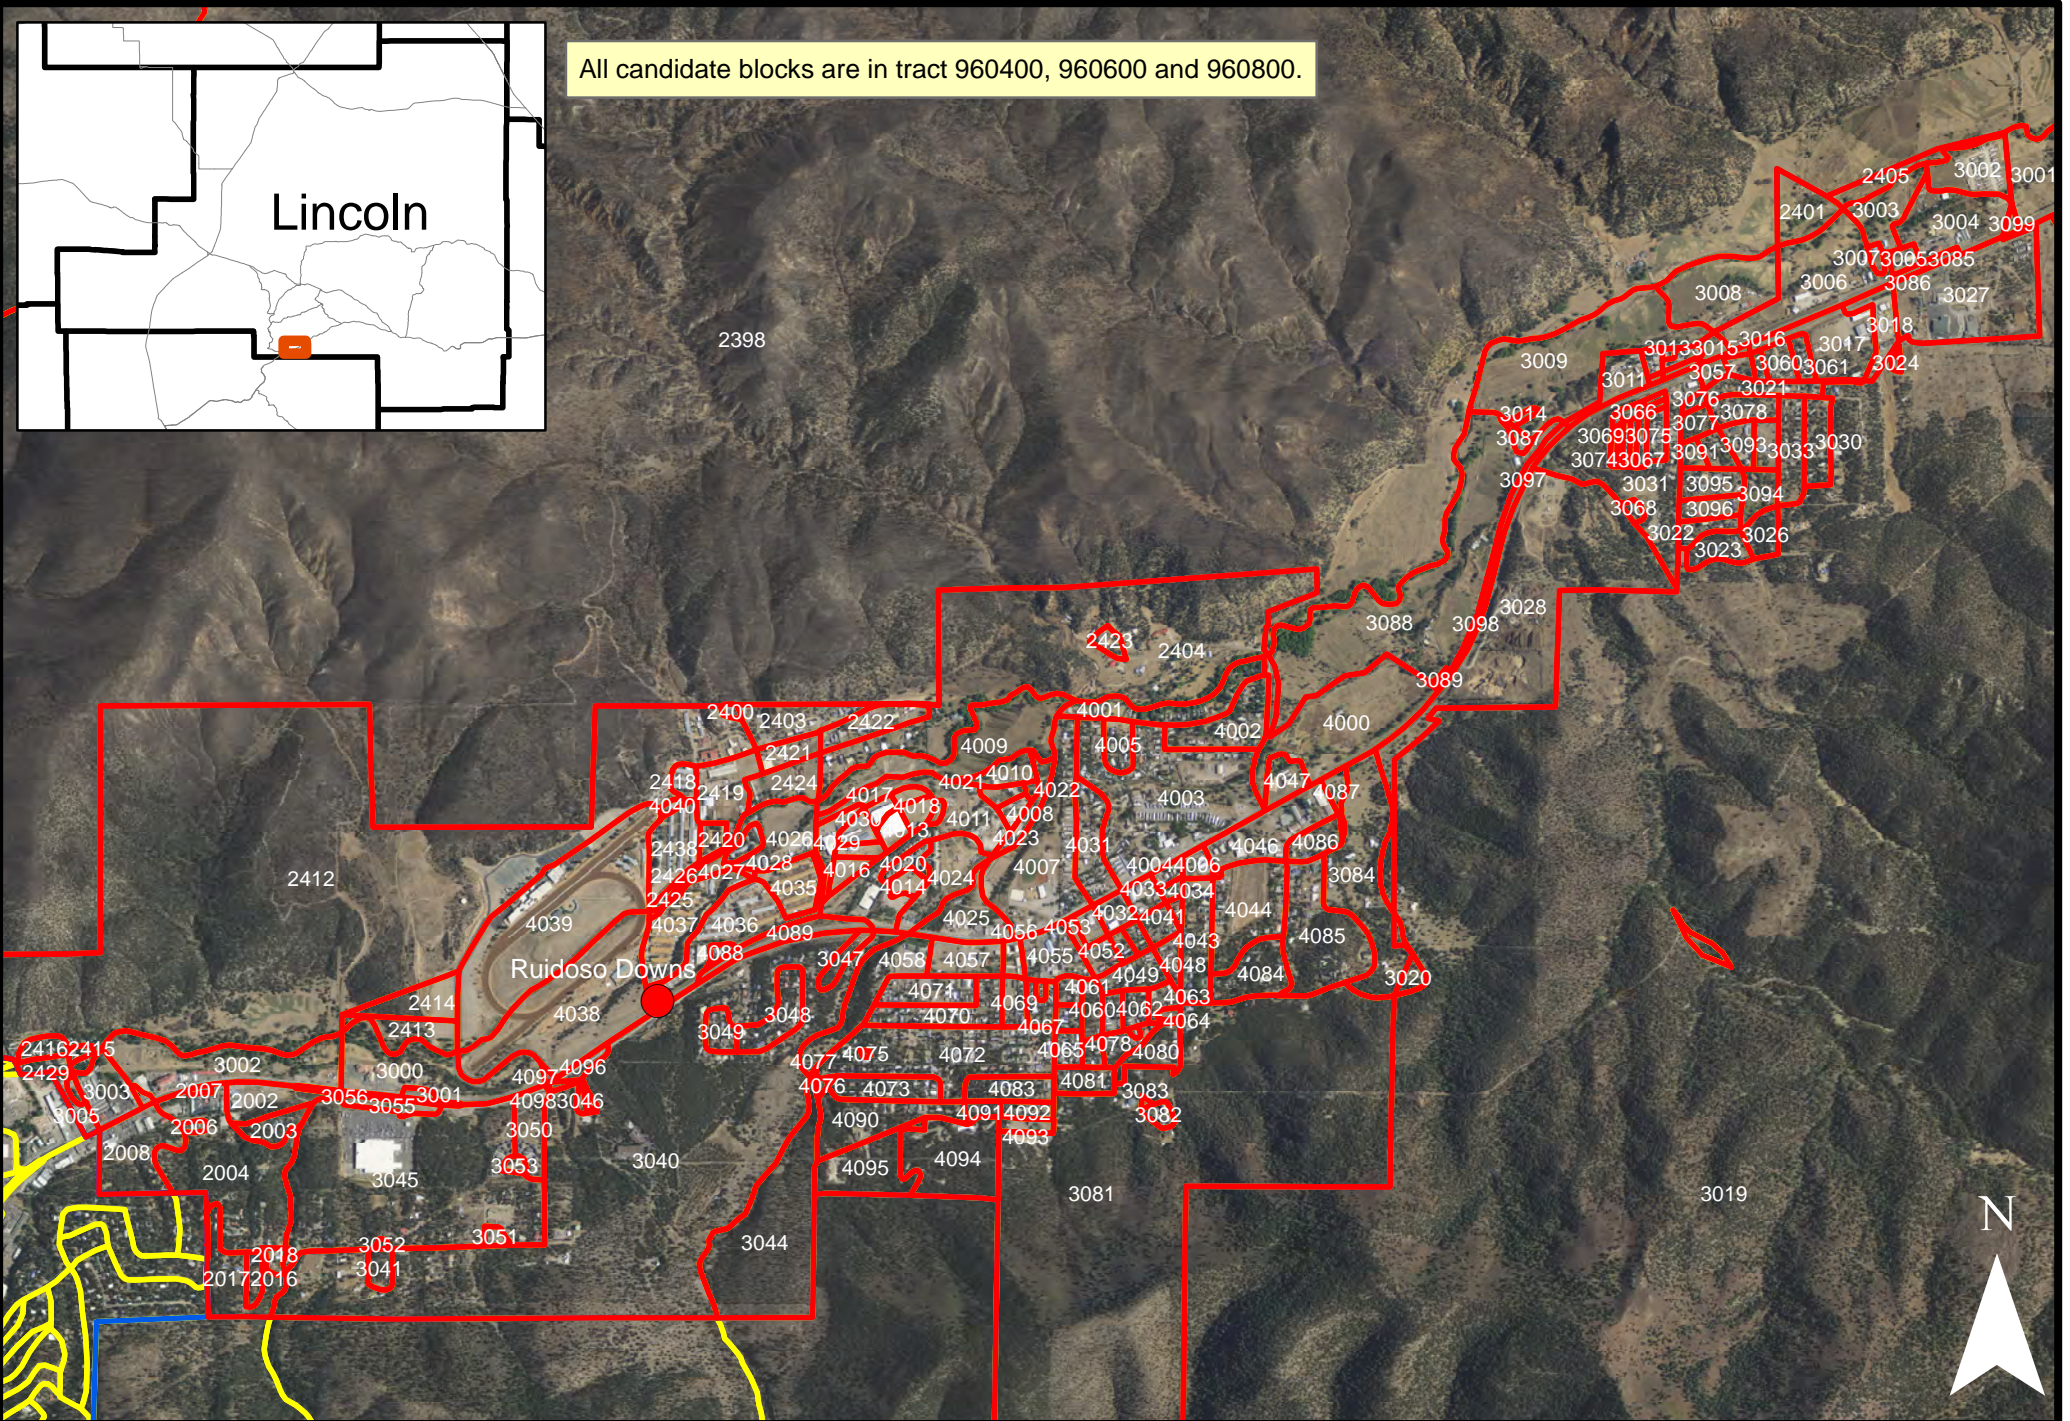

All candidate blocks are in tract 960400, 960600 and 960800.

- Colonia
- Candidate Colonia Blocks
- Incorporated Place
- Other Census Blocks

# Ruidoso Downs, Map 1 of 2