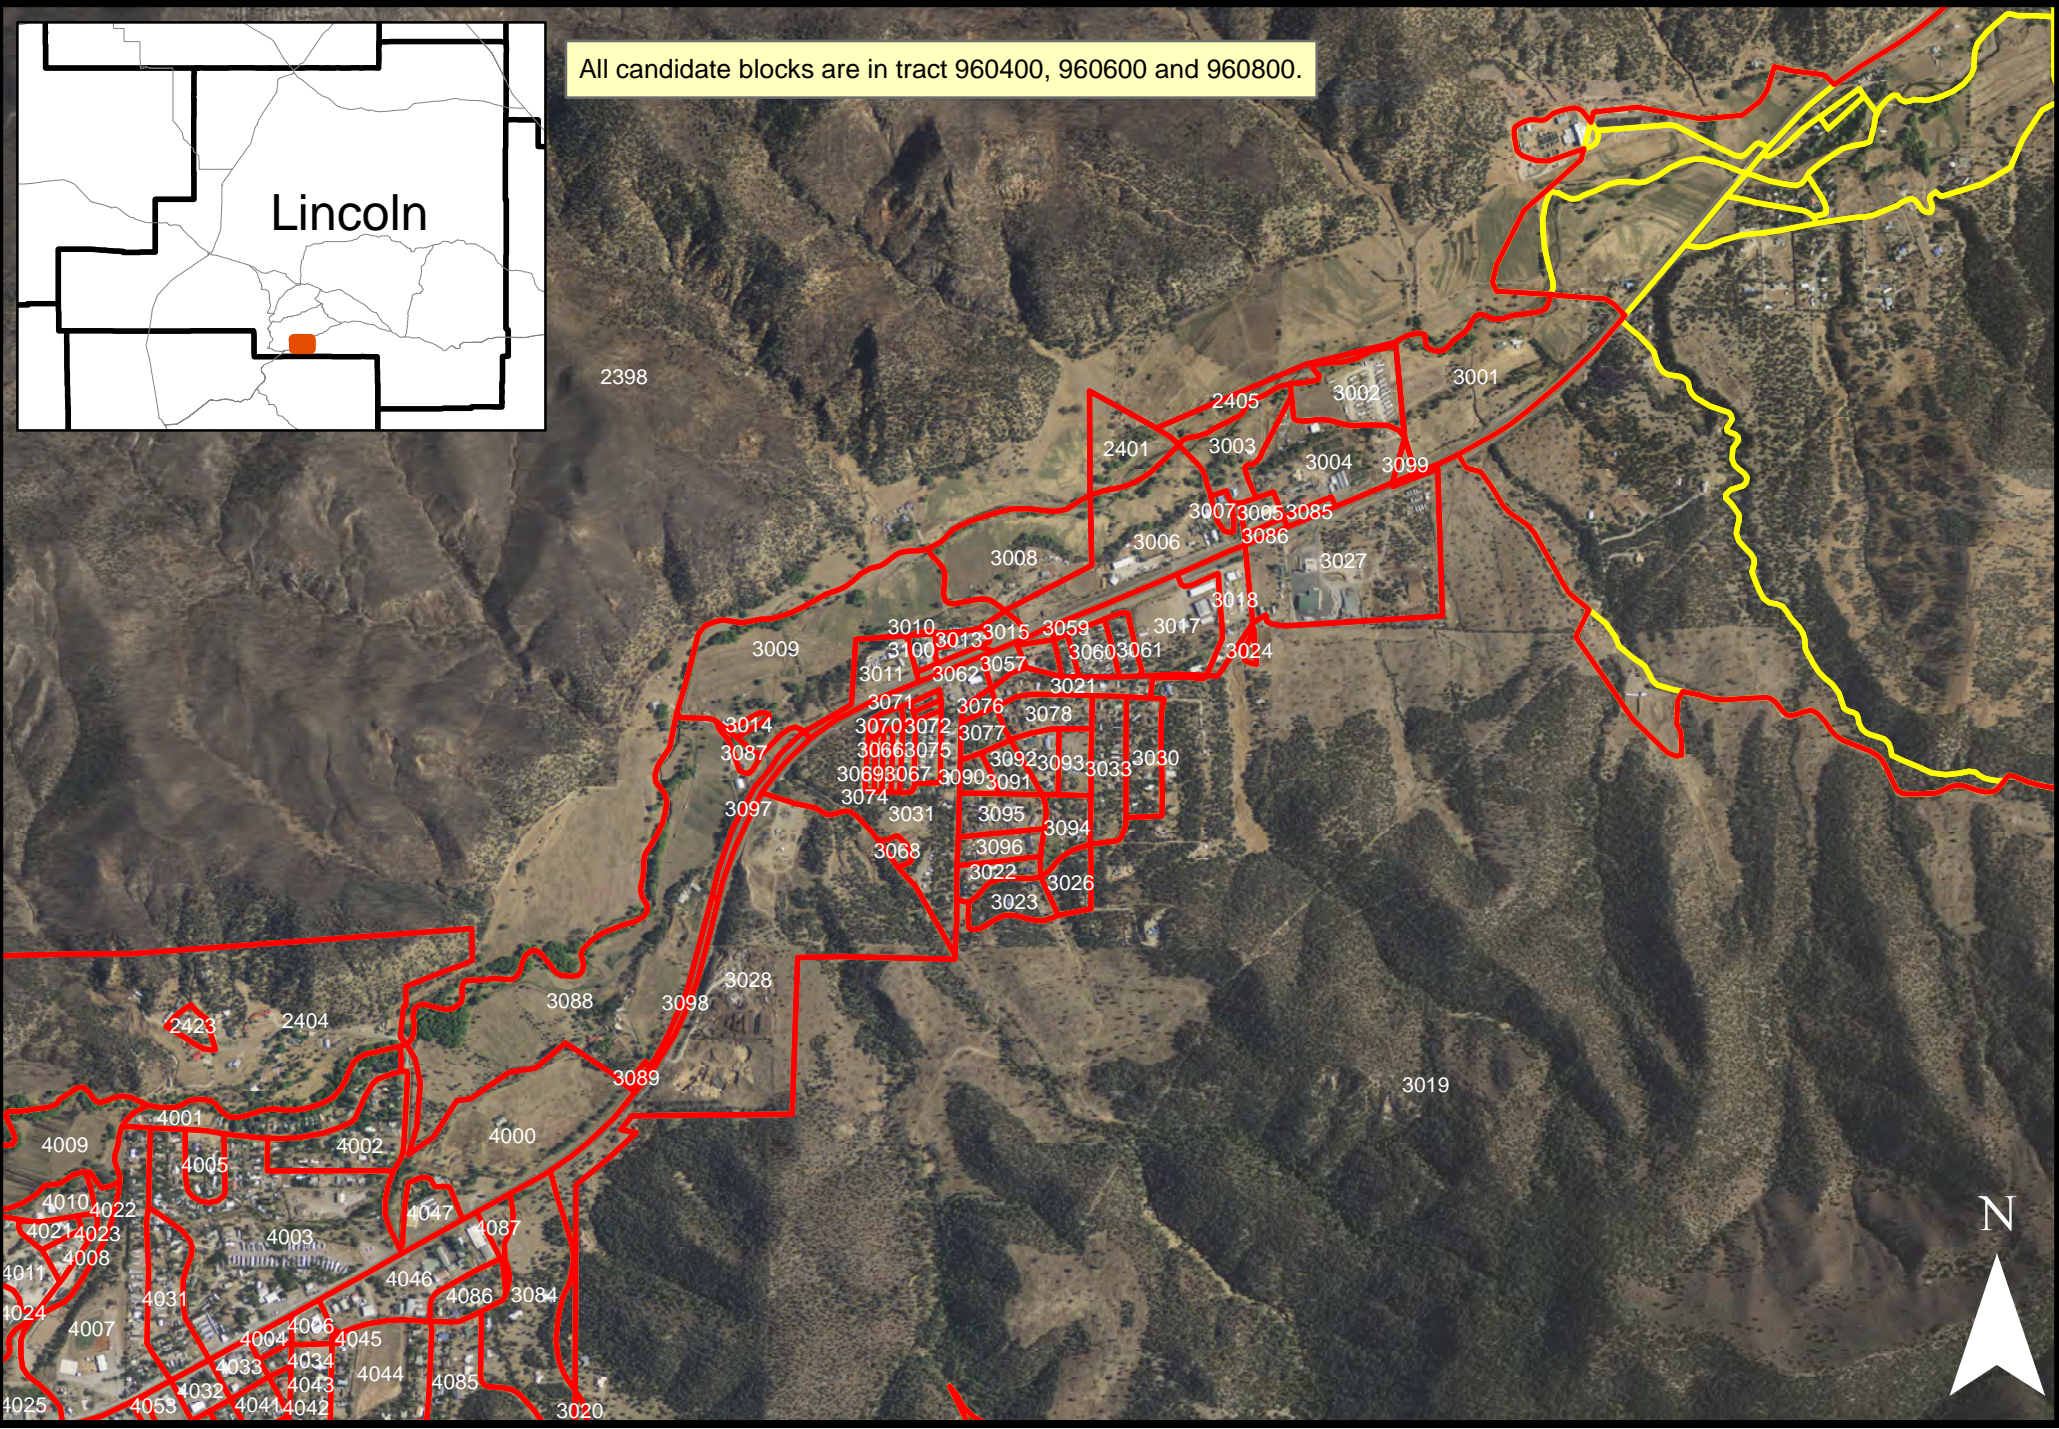

All candidate blocks are in tract 960400, 960600 and 960800.

- Colonia
- Candidate Colonia Blocks
- Incorporated Place
- Other Census Blocks

Ruidoso Downs, Map 2 of 2