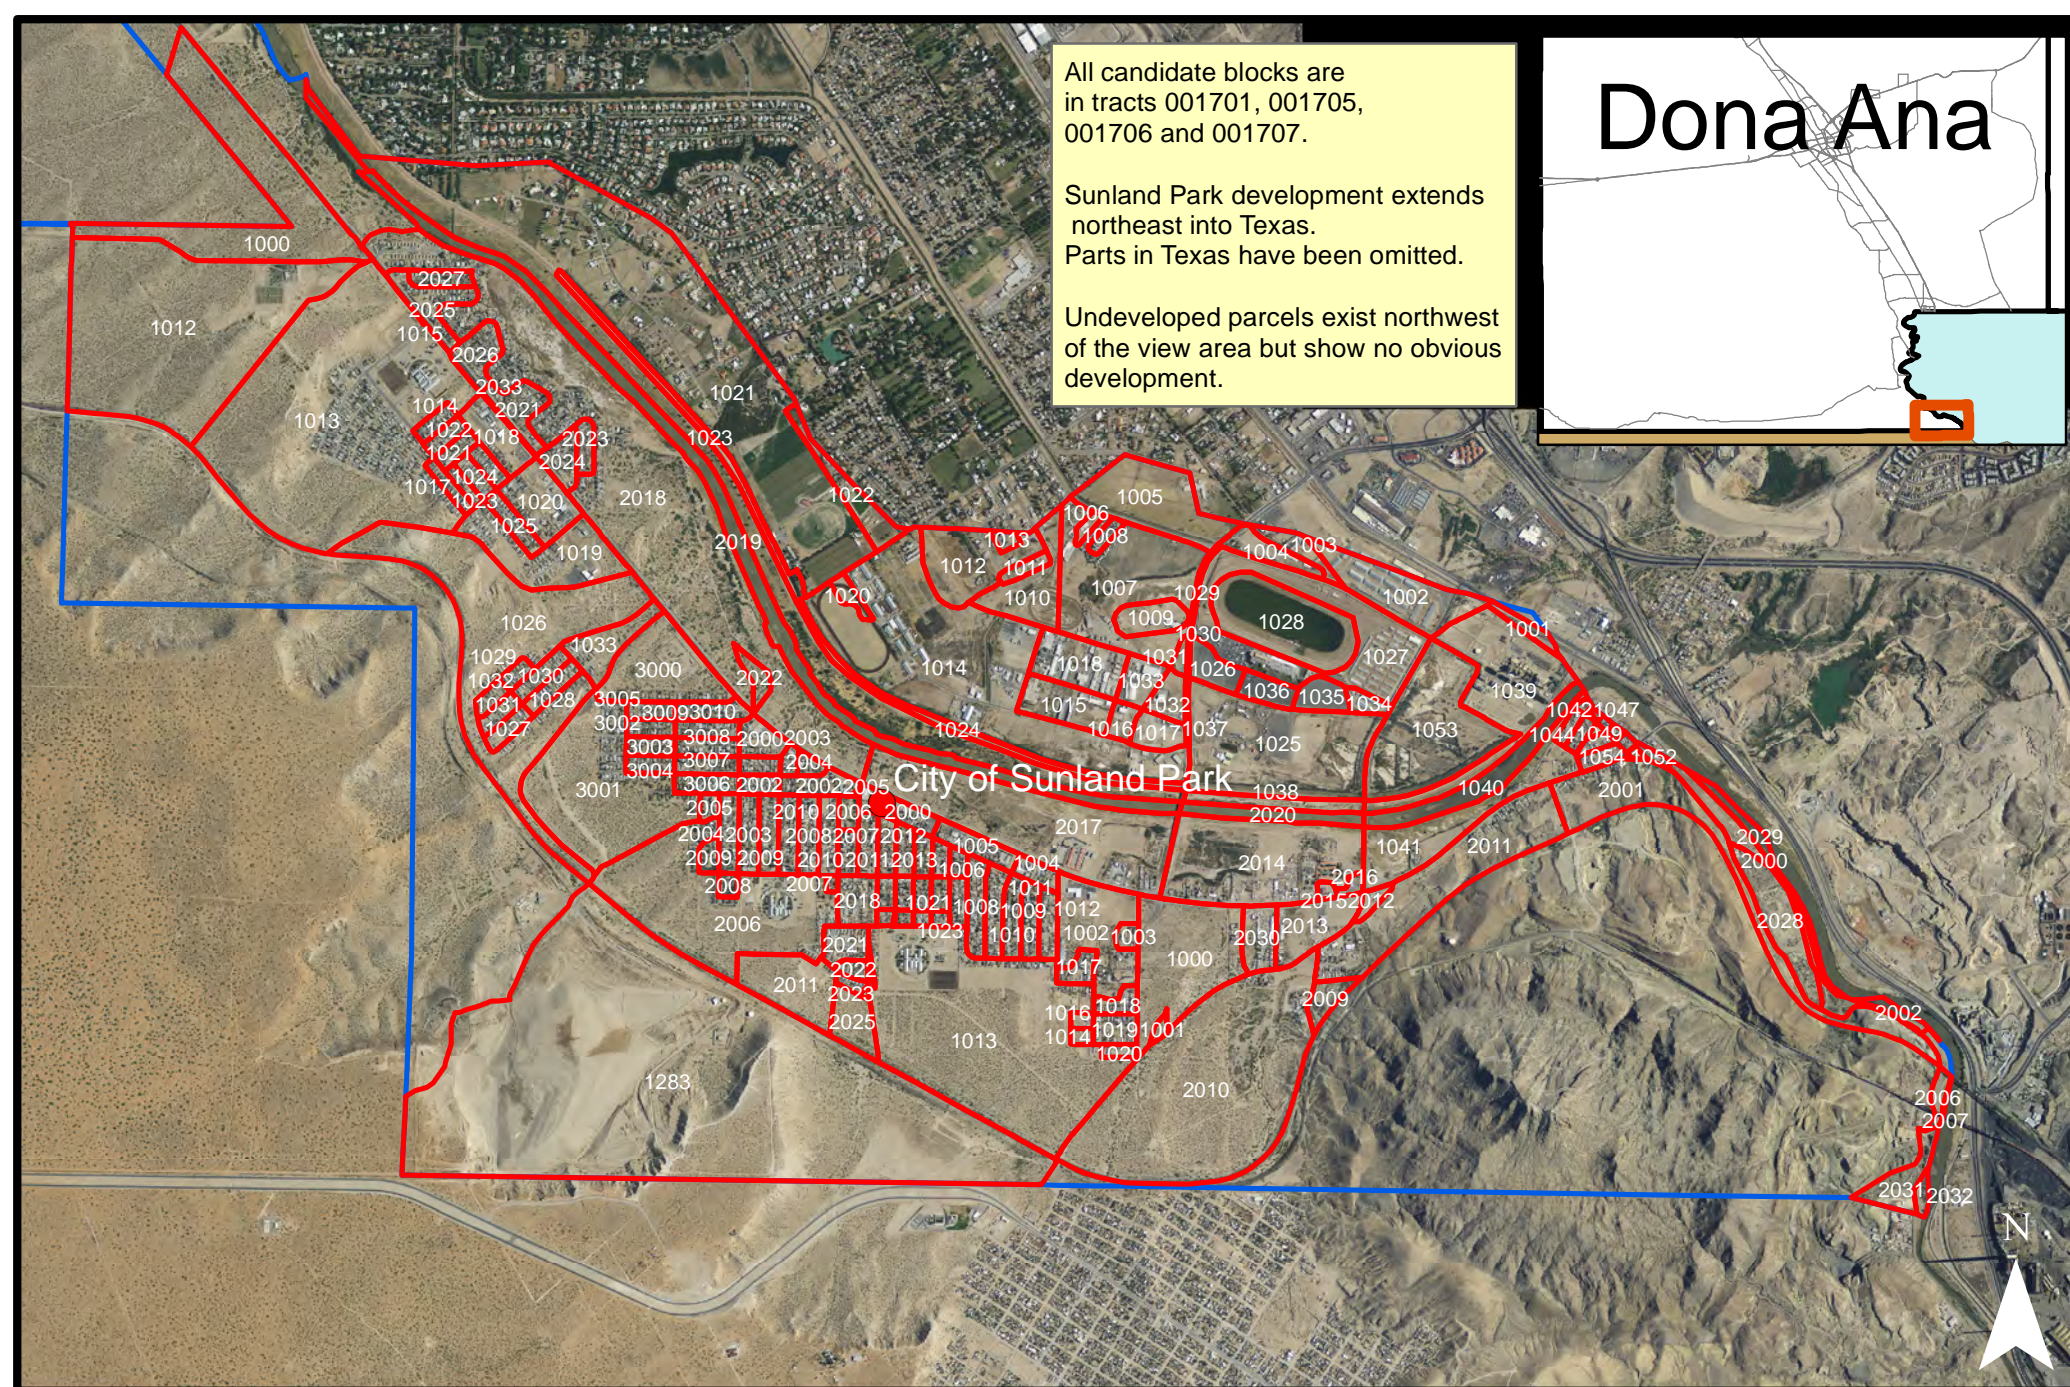

Dona Ana

All candidate blocks are in tracts 001701, 001705, 001706 and 001707.

Sunland Park development extends northeast into Texas. Parts in Texas have been omitted.

Undeveloped parcels exist northwest of the view area but show no obvious development.

- NMSU Colonia Study Locations
- ▭ Candidate Colonia Blocks
- ▭ Incorporated Place
- ▭ Other Census Blocks

City of Sunland Park