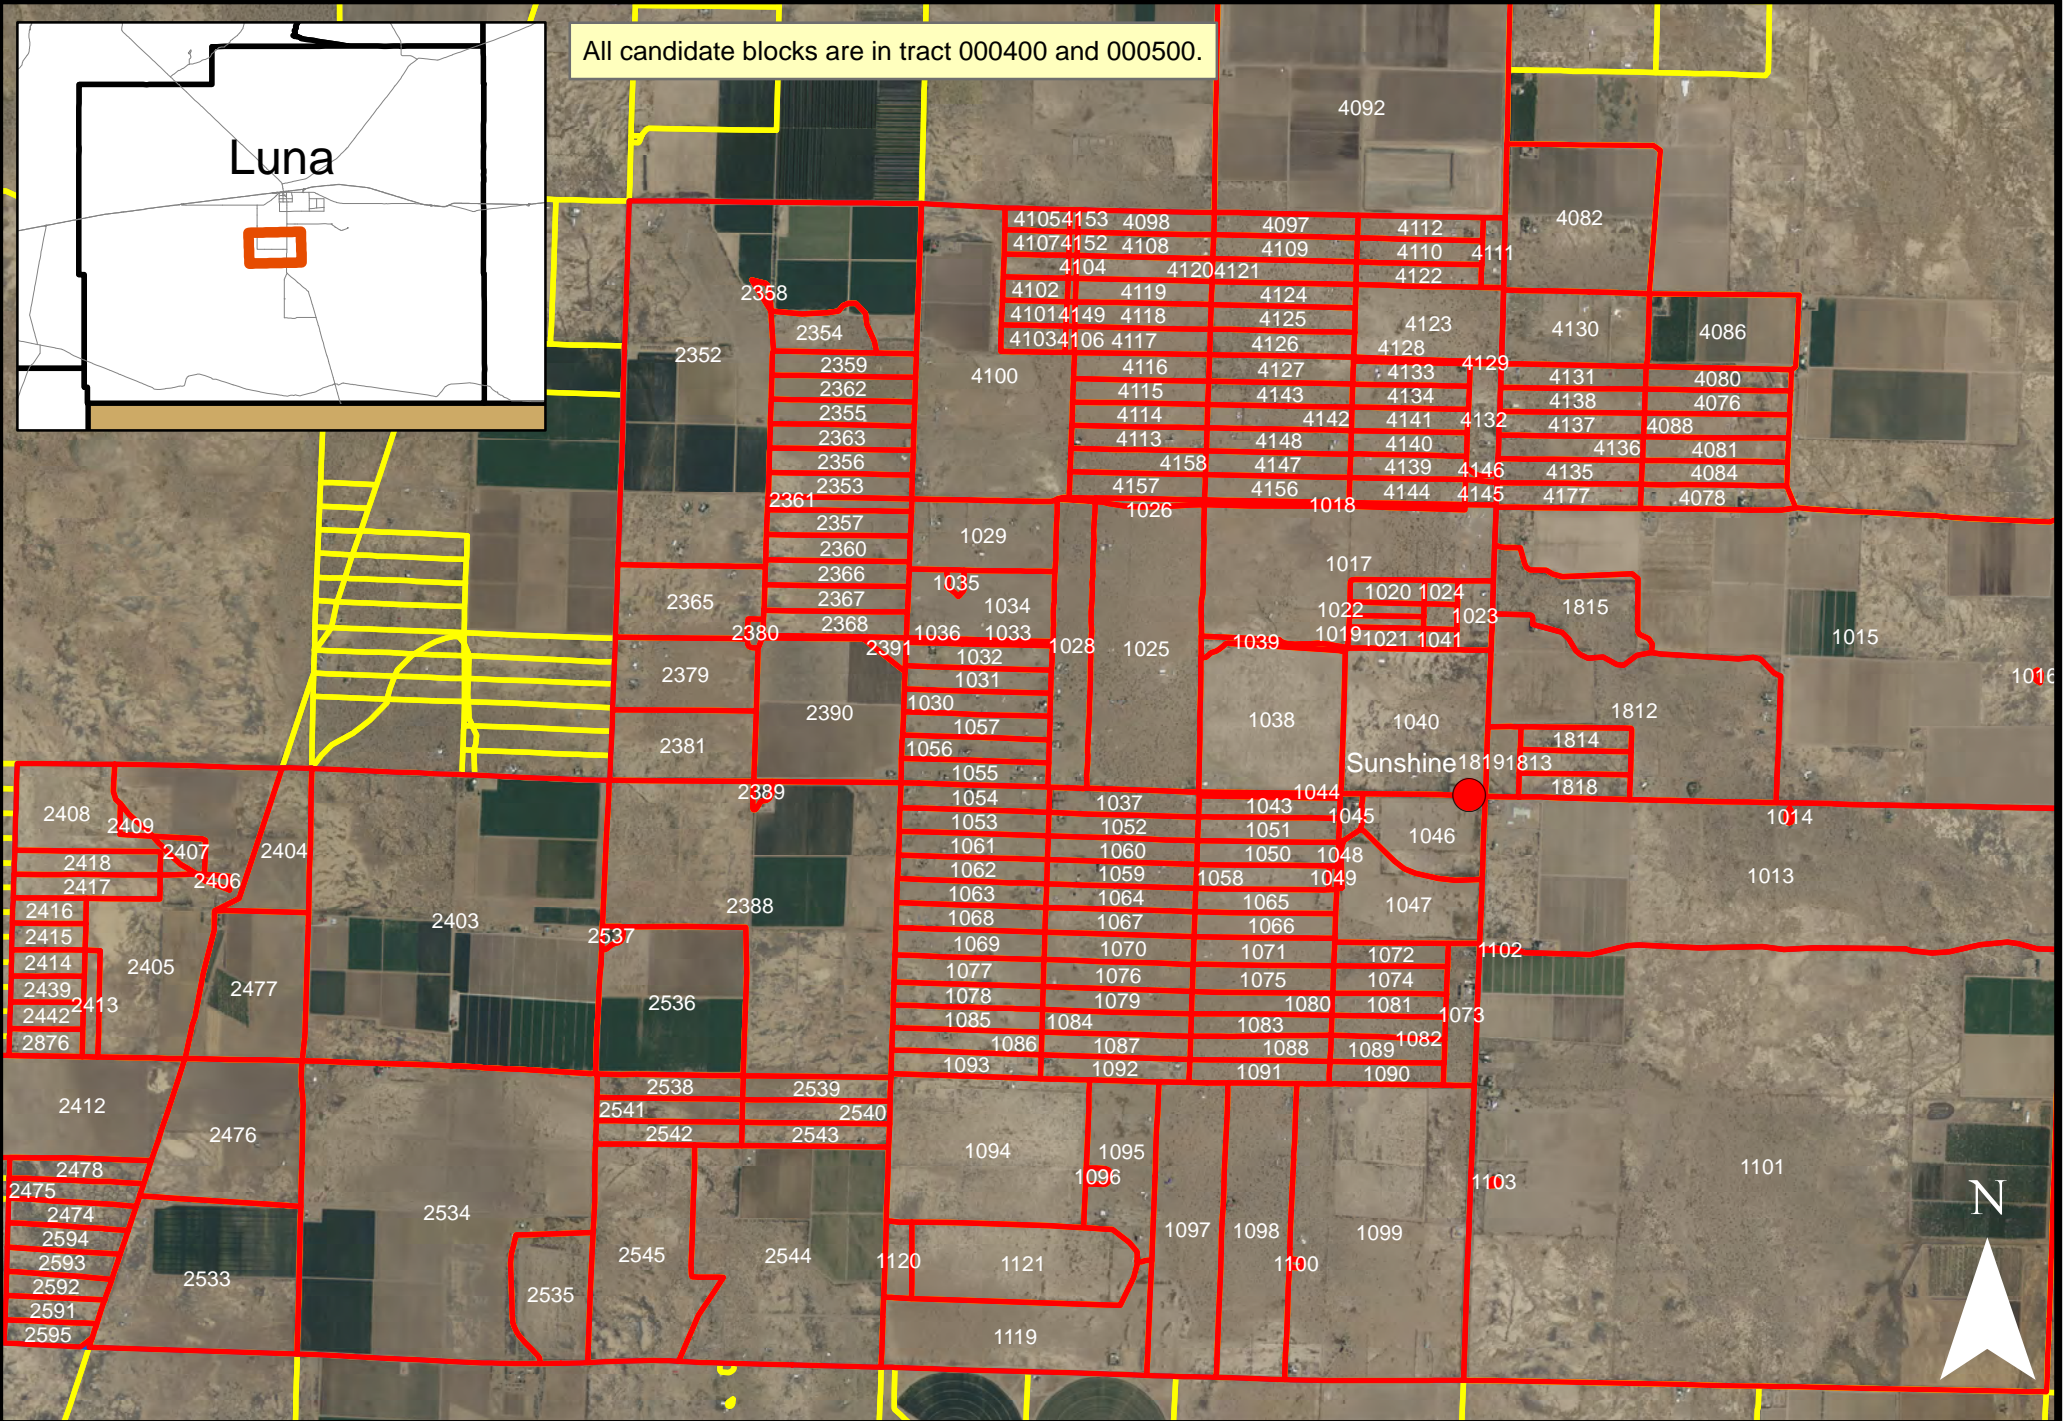

All candidate blocks are in tract 000400 and 000500.

Luna

-  Colonia
-  Candidate Colonia Blocks
-  Census Designated Place
-  Other Census Blocks

Sunshine