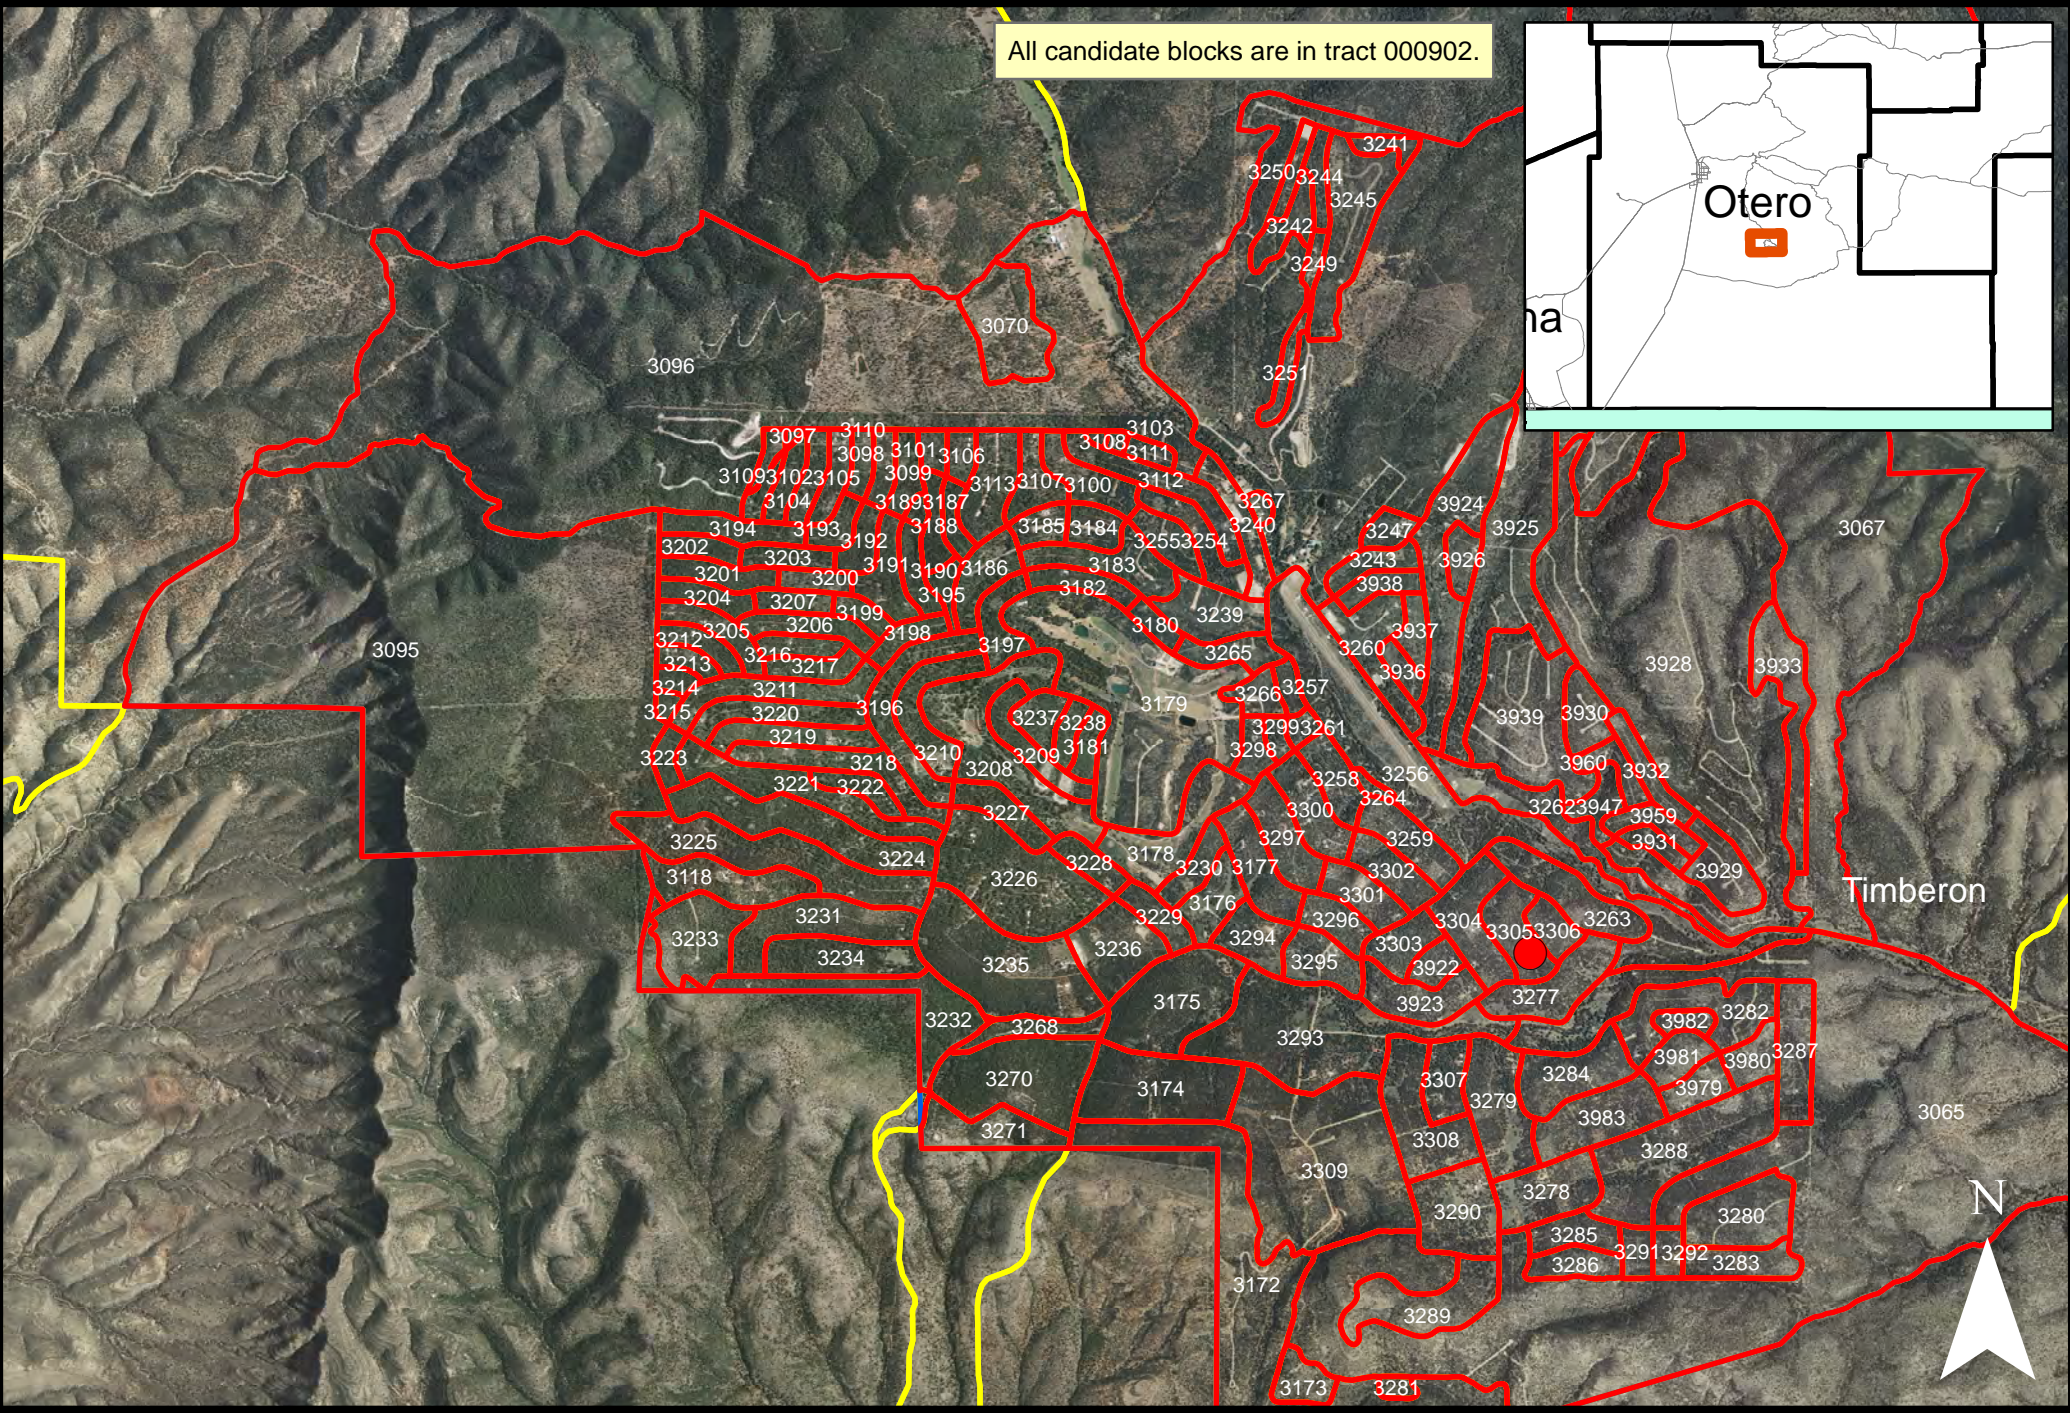

All candidate blocks are in tract 000902.

-  Colonia
-  Candidate Colonia Blocks
-  Census Designated Place
-  Other Census Blocks

Timberon