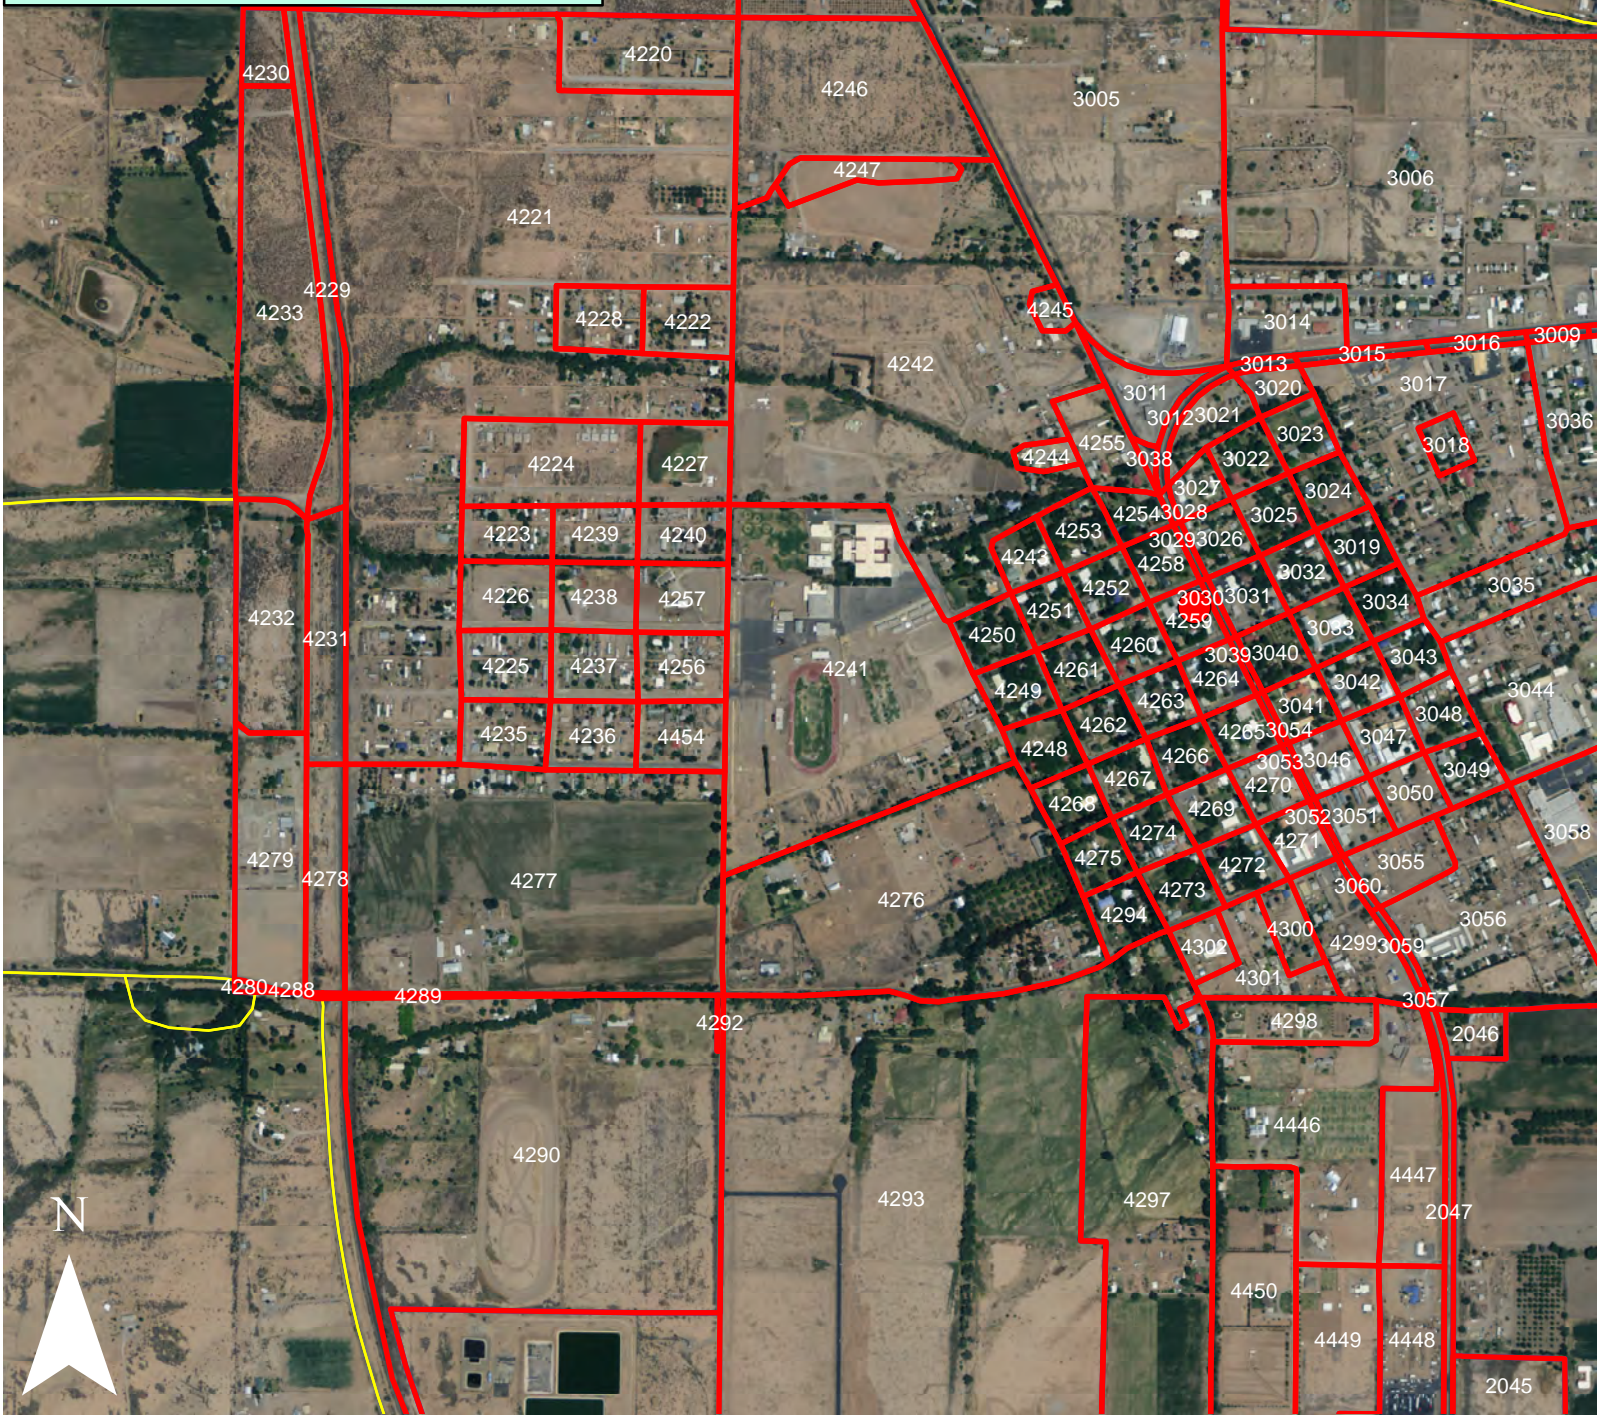

All candidate blocks are in tract 000700.

- Colonia
- ▭ Candidate Colonia Blocks
- ▭ Incorporated Place
- ▭ Otero

Village of Tularosa, Map 1 of 2