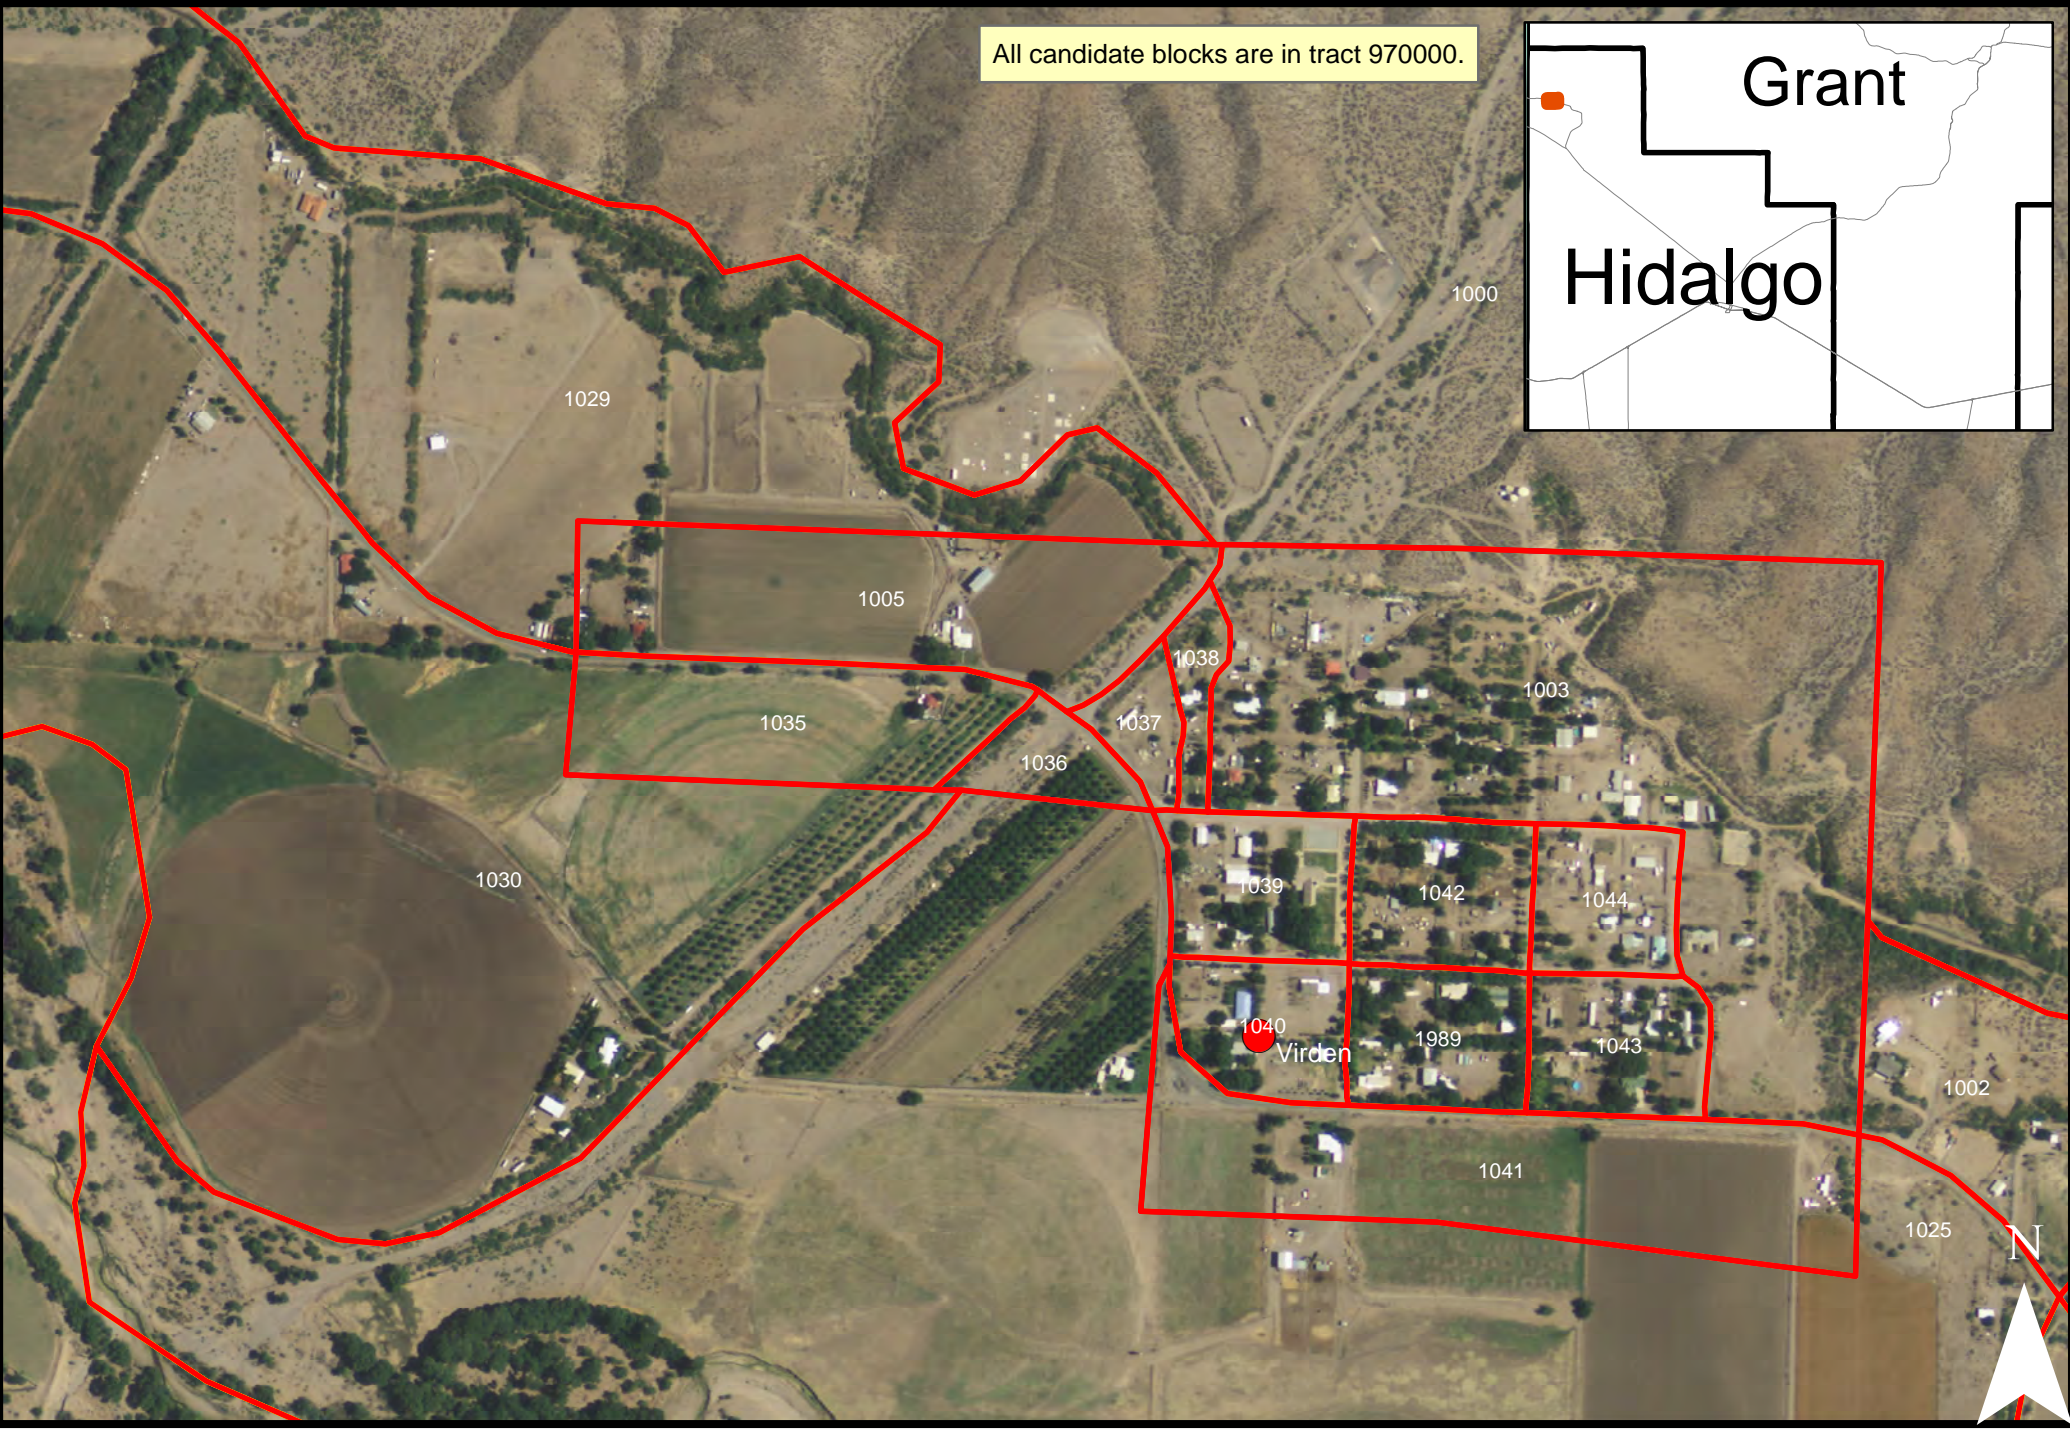

All candidate blocks are in tract 970000.

- Colonia
- Candidate Colonia Blocks
- Incorporated Place
- Other Census Blocks

Village of Virden