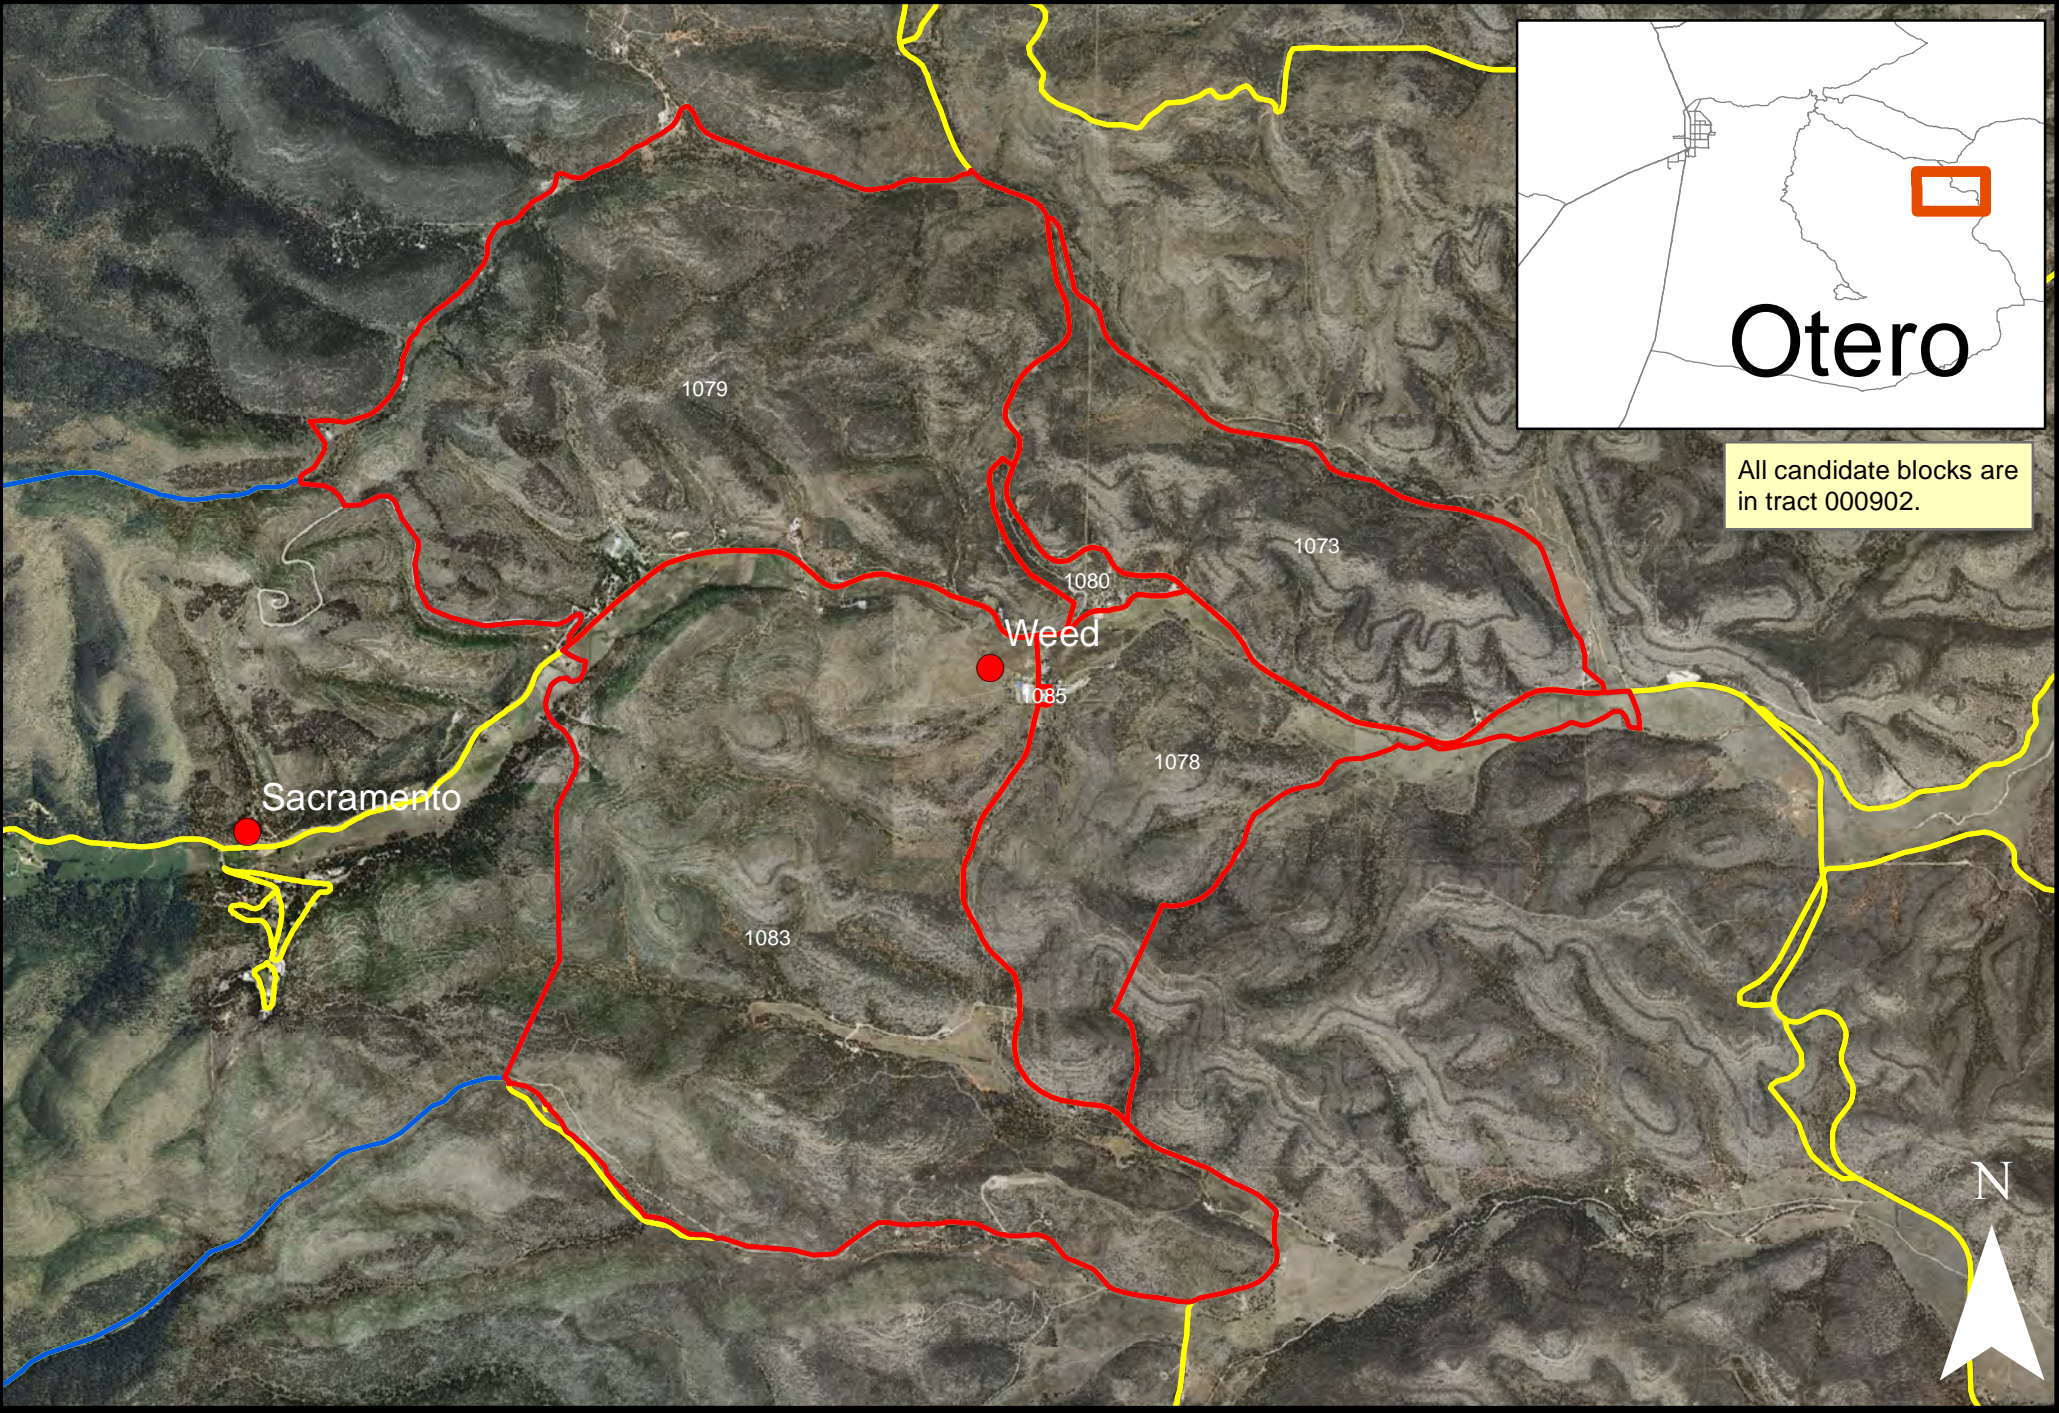

All candidate blocks are in tract 000902.

- NMSU Colonia Study Locations
- ▭ Candidate Colonia Blocks
- ▭ Census Designated Places
- ▭ Other Census Blocks

Weed