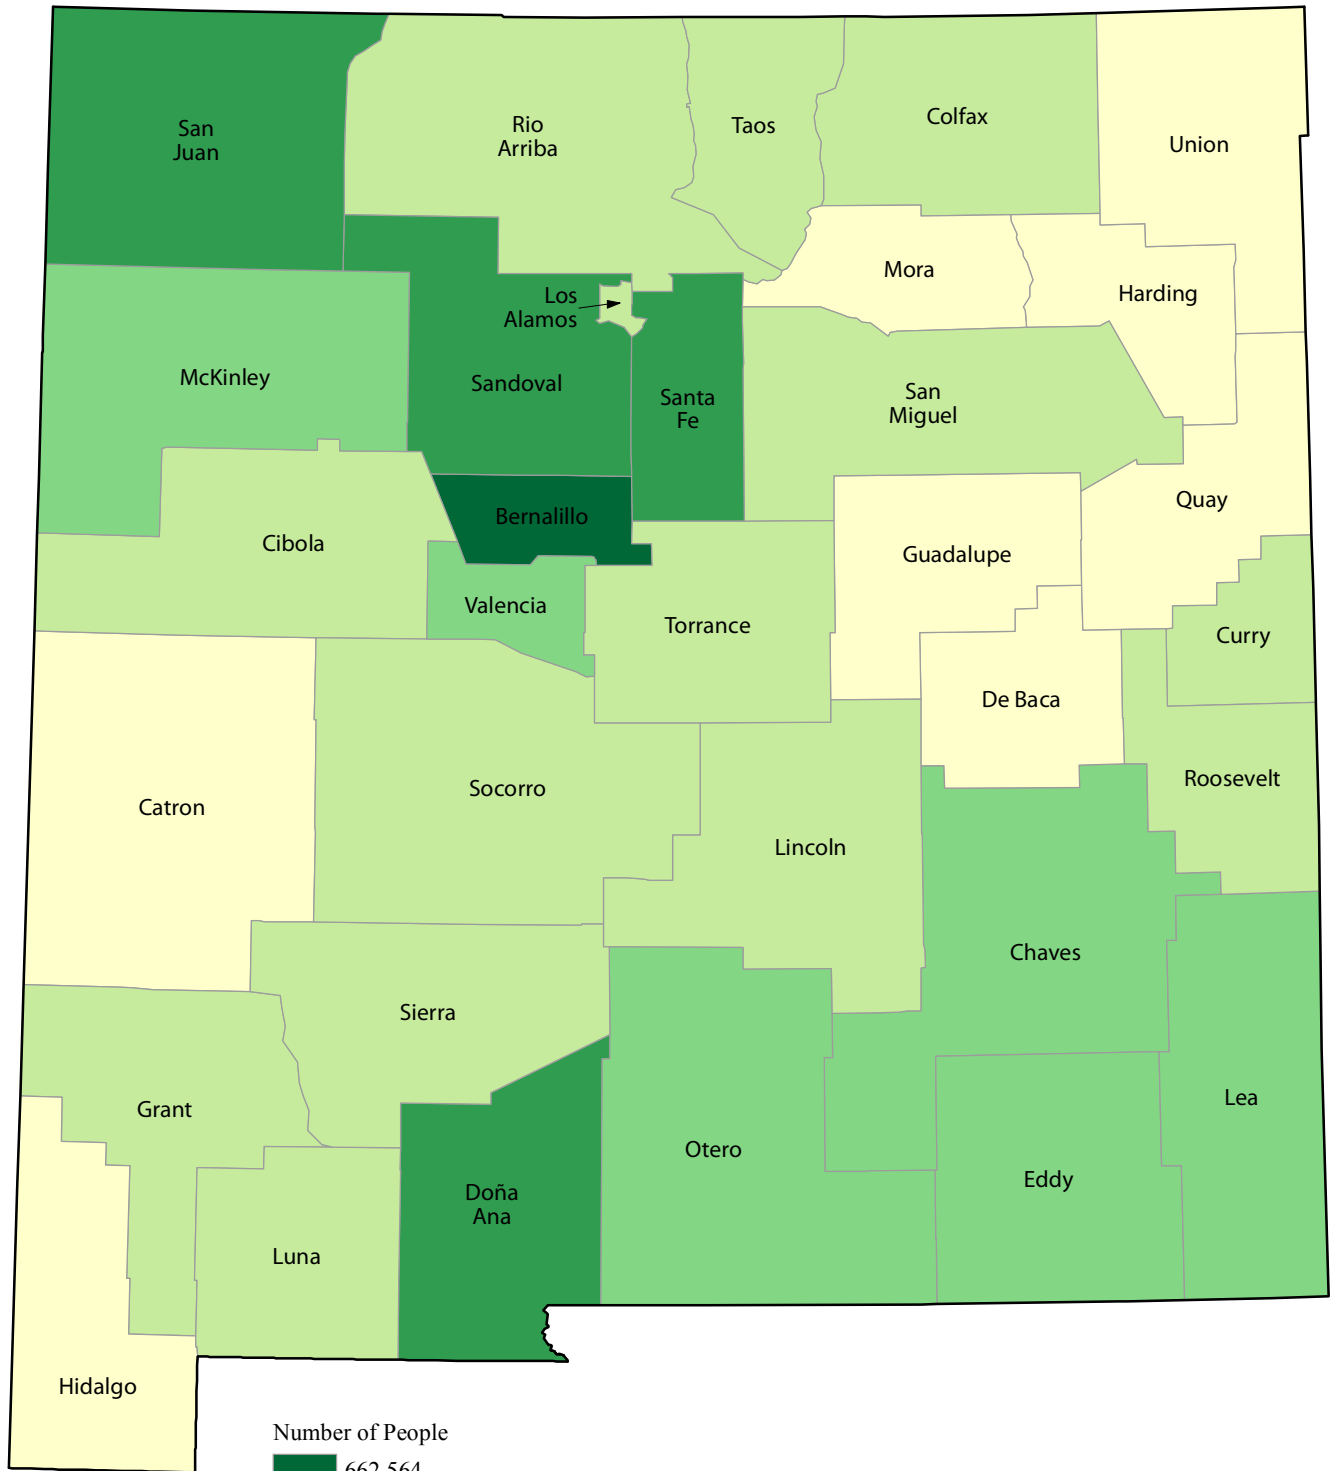

# NEW MEXICO - 2010 Census Results

## Total Population by County

Total State Population: 2,059,179

Source: U.S. Census Bureau, 2010 Census Redistricting Data Summary File  
For more information visit [www.census.gov](http://www.census.gov).