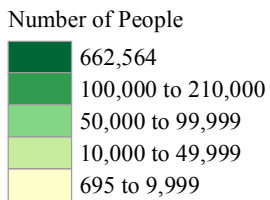

# NEW MEXICO - 2010 Census Results

## Total Population by County

Total State Population: 2,059,179

Source: U.S. Census Bureau, 2010 Census Redistricting Data Summary File  
For more information visit [www.census.gov](http://www.census.gov).