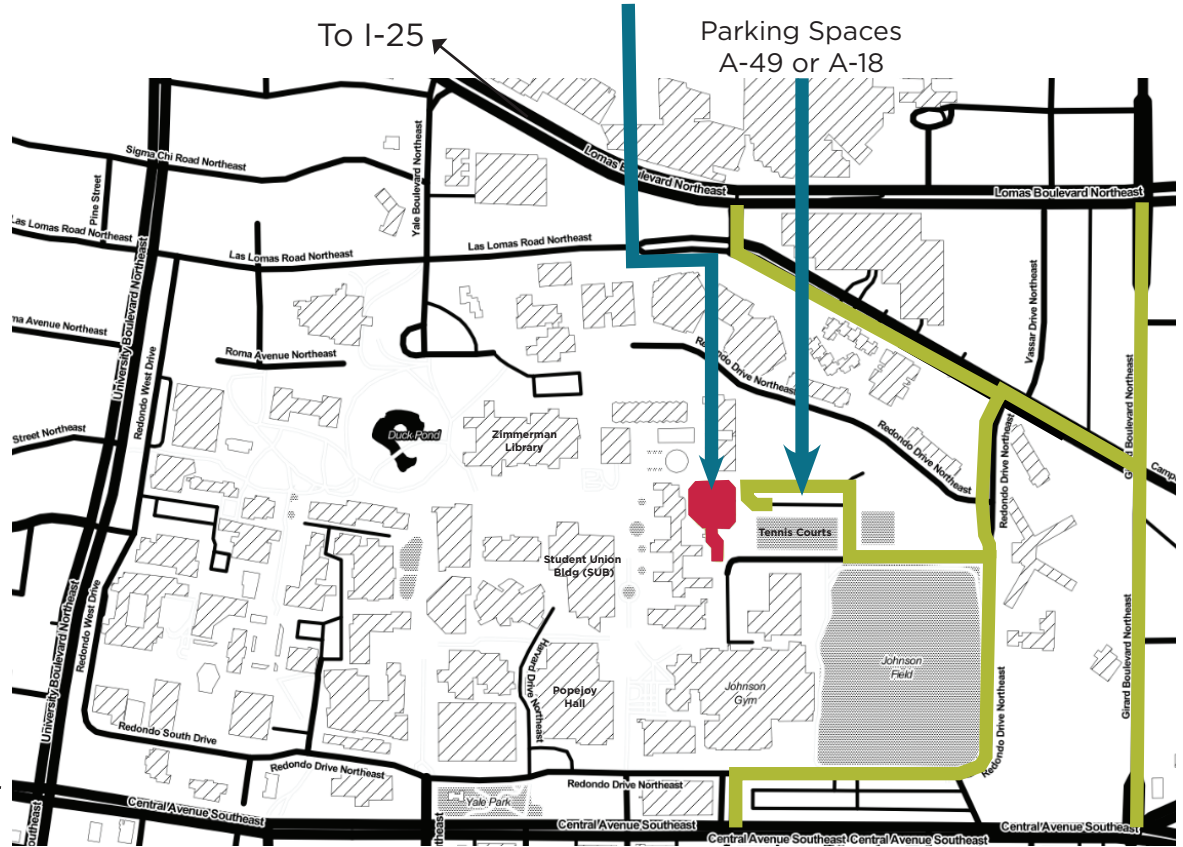

BUREAU OF BUSINESS & ECONOMIC RESEARCH

Main Phone: 505-277-2216

BBER's Office Bldg.
400 Cornell Dr.

BBER is located in the basement (Room B28) of the University Advisement and Enrichment Center (UNM Bldg 85) at 400 Cornell Dr.

If you are invited to park in our spaces, you may use A-49 or A-18 (located east of UAEC, immediately North of tennis courts).

To I-25