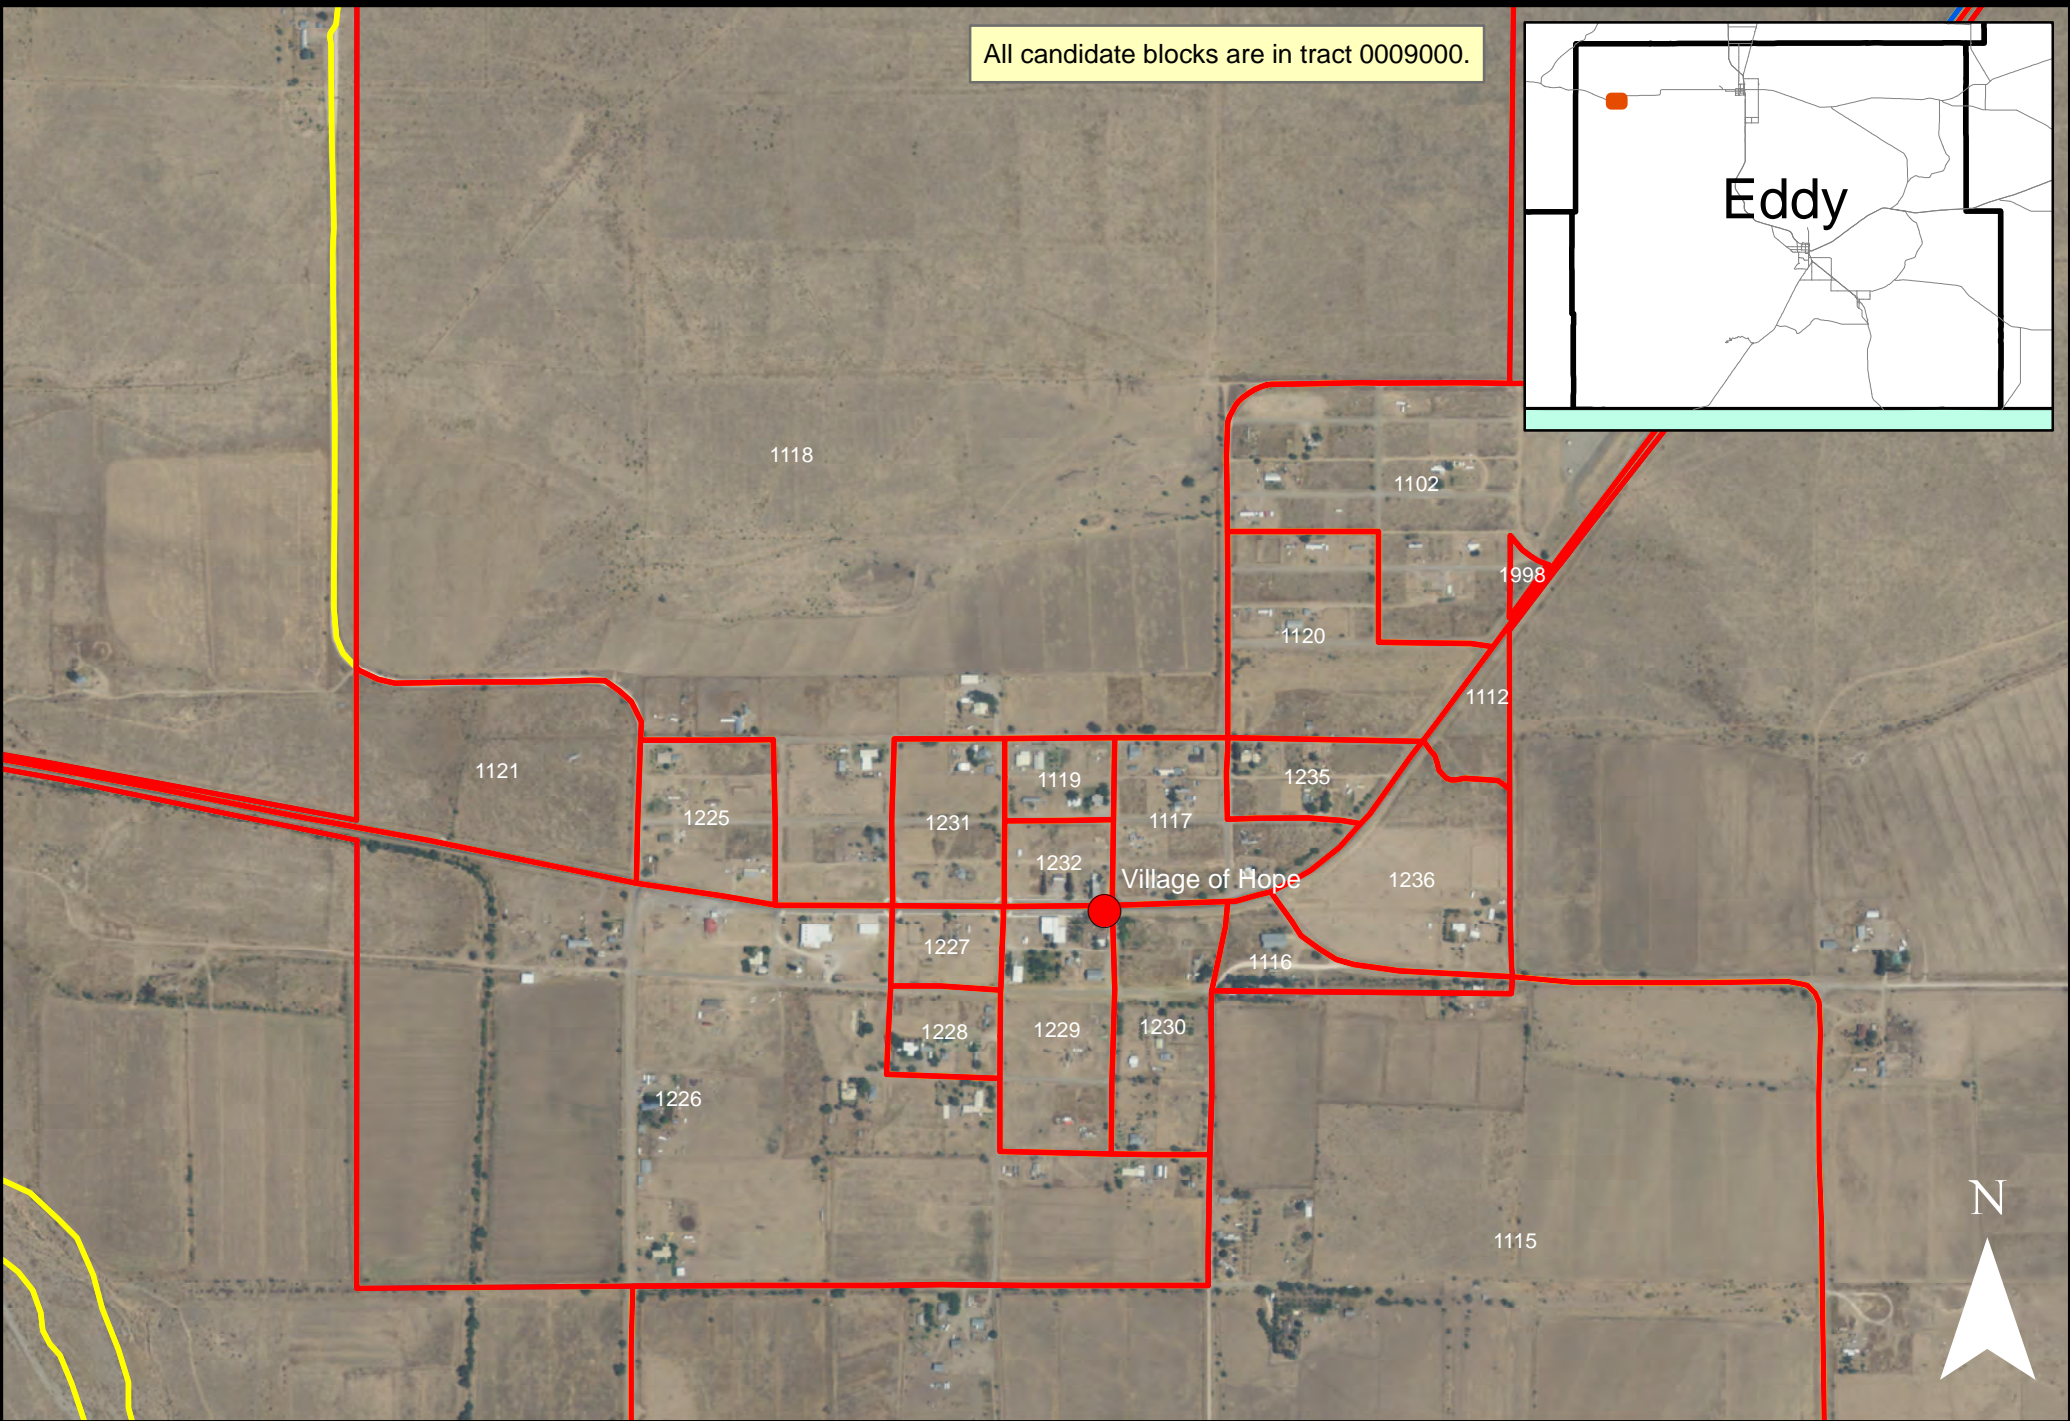

All candidate blocks are in tract 0009000.

Eddy

1118

1102

1998

1120

1112

1121

1225

1231

1119

1232

Village of Hope

1235

1236

1116

1227

1228

1229

1230

1226

1115

N

-  Colonia
-  Candidate Colonia Blocks
-  Incorporated Place
-  Other Census Blocks