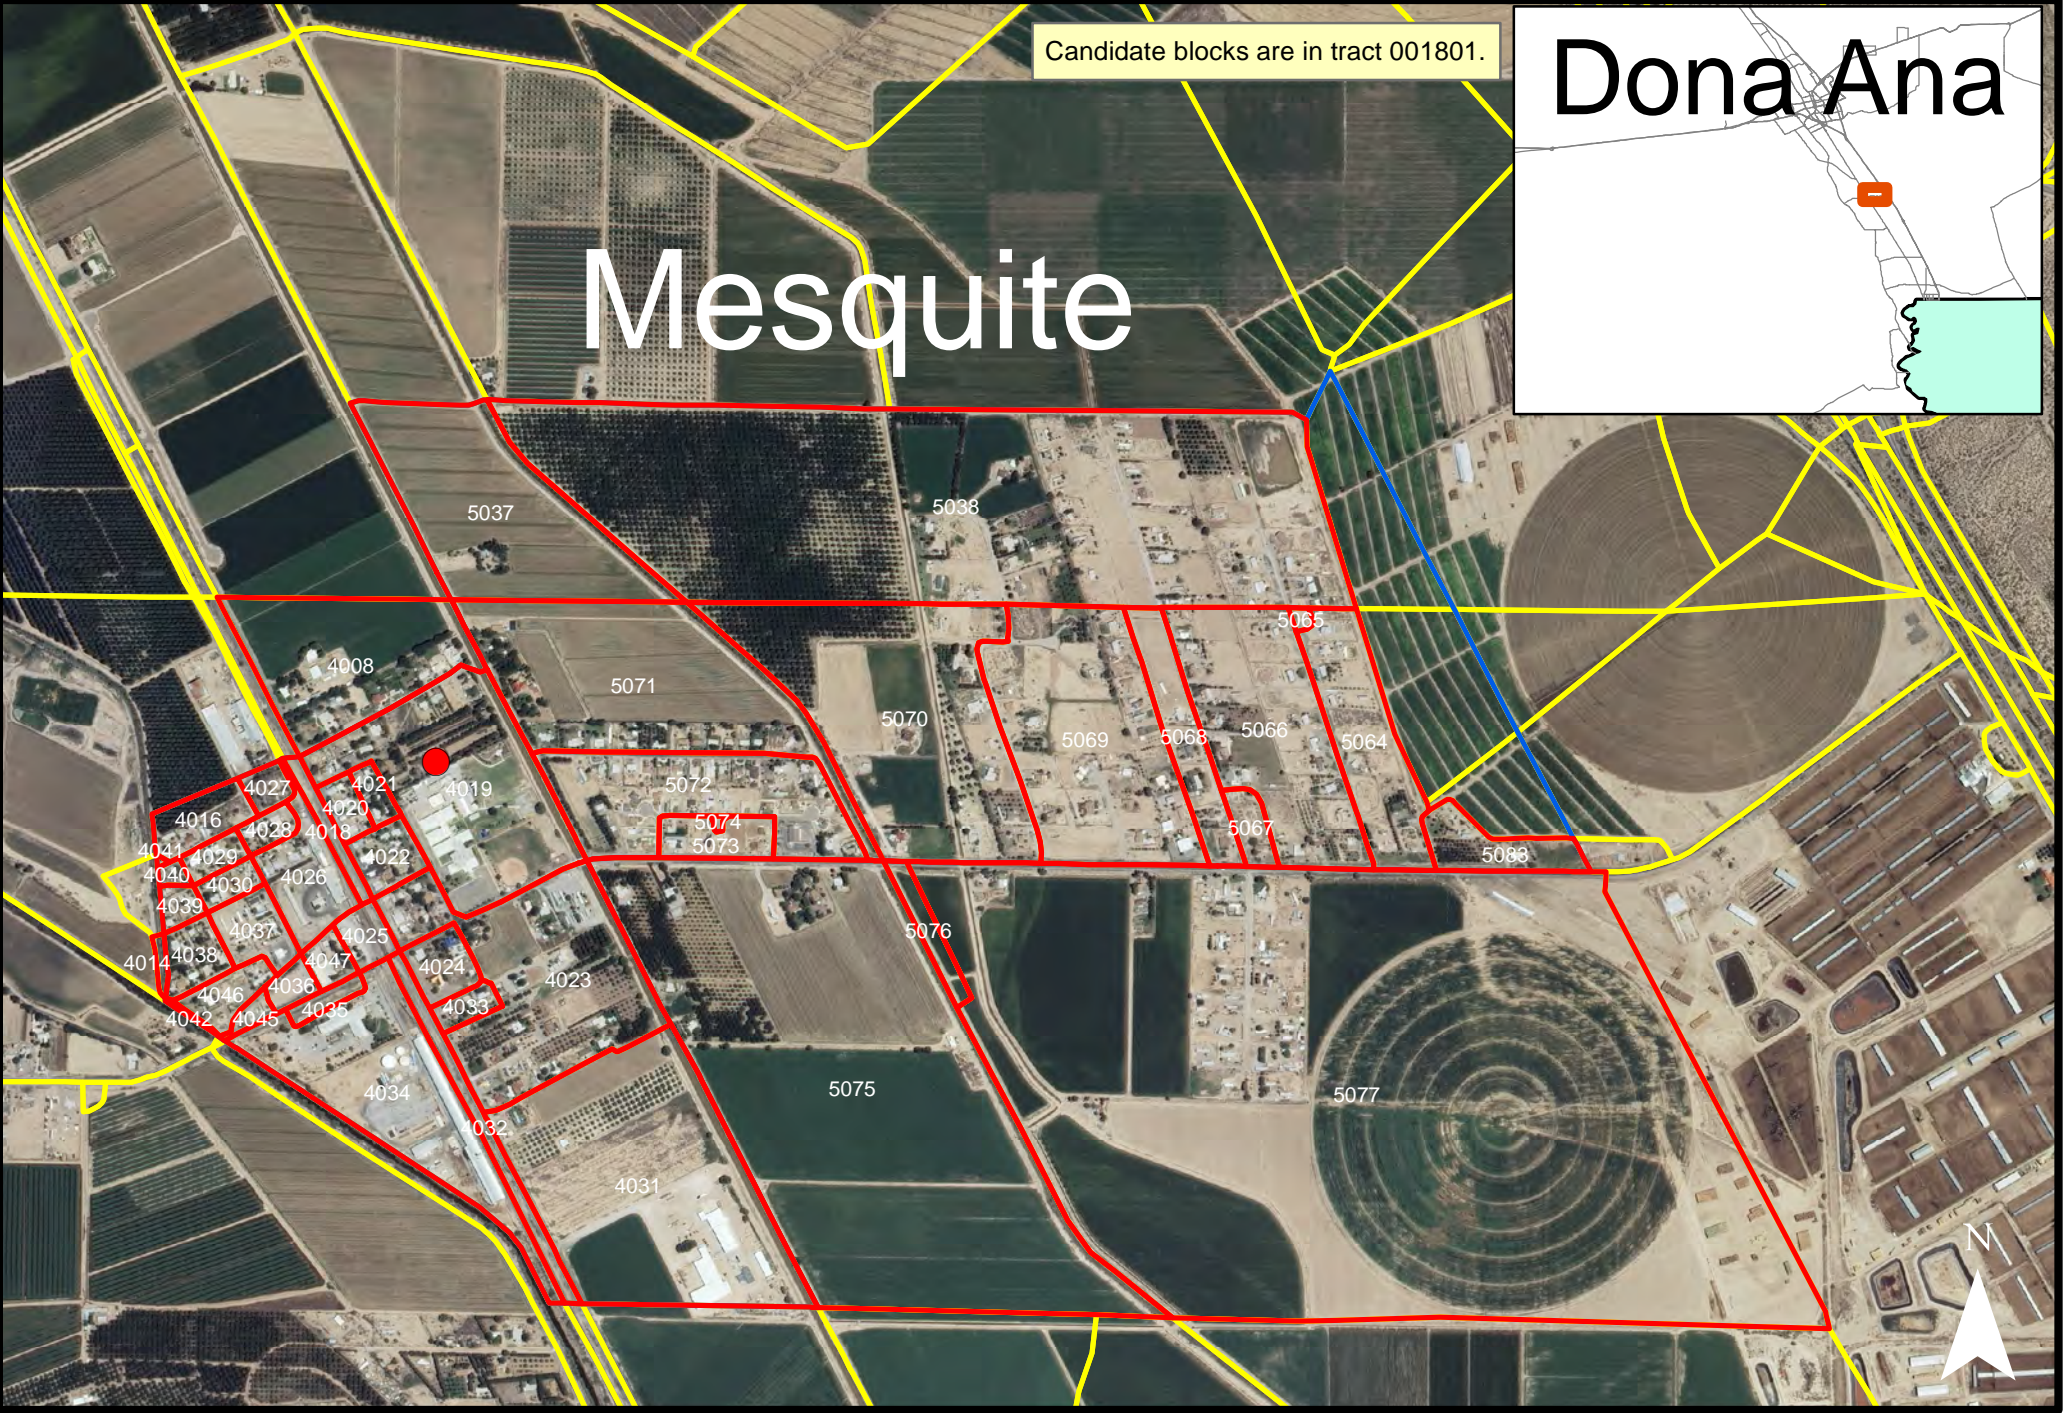

Candidate blocks are in tract 001801.

Mesquite

- NMSU Colonia Study Locations
- ▭ Candidate Colonia Blocks
- ▭ Census Designated Places
- ▭ Other Census Blocks

Mesquite