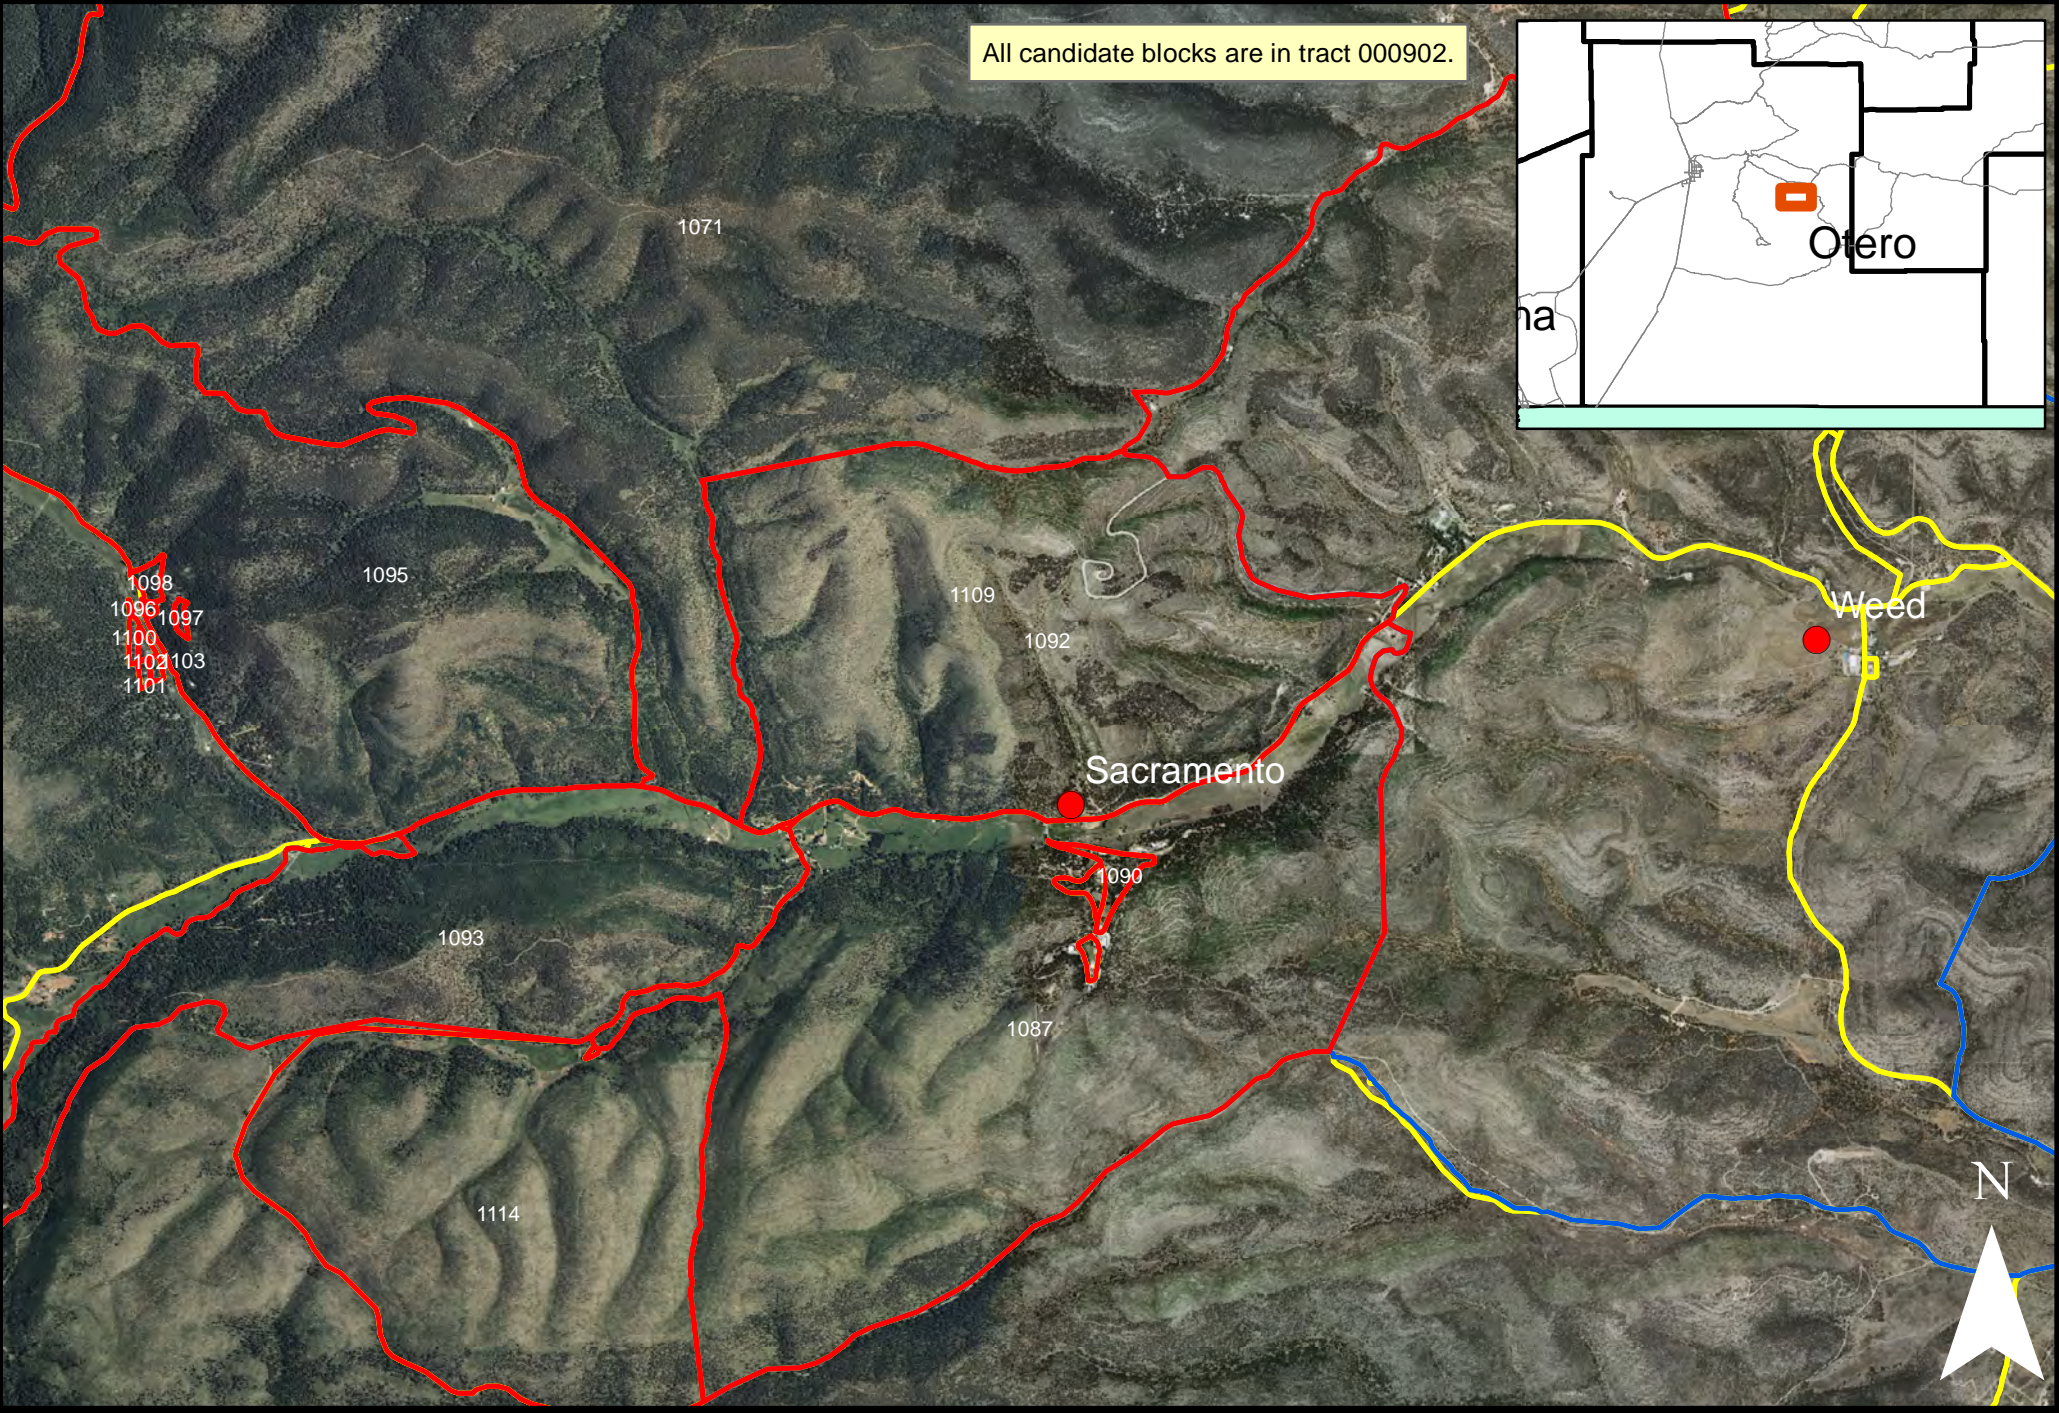

All candidate blocks are in tract 000902.

- NMSU Colonia Study Locations
- ▭ Candidate Colonia Blocks
- ▭ Census Designated Places
- ▭ Other Census Blocks

Sacramento