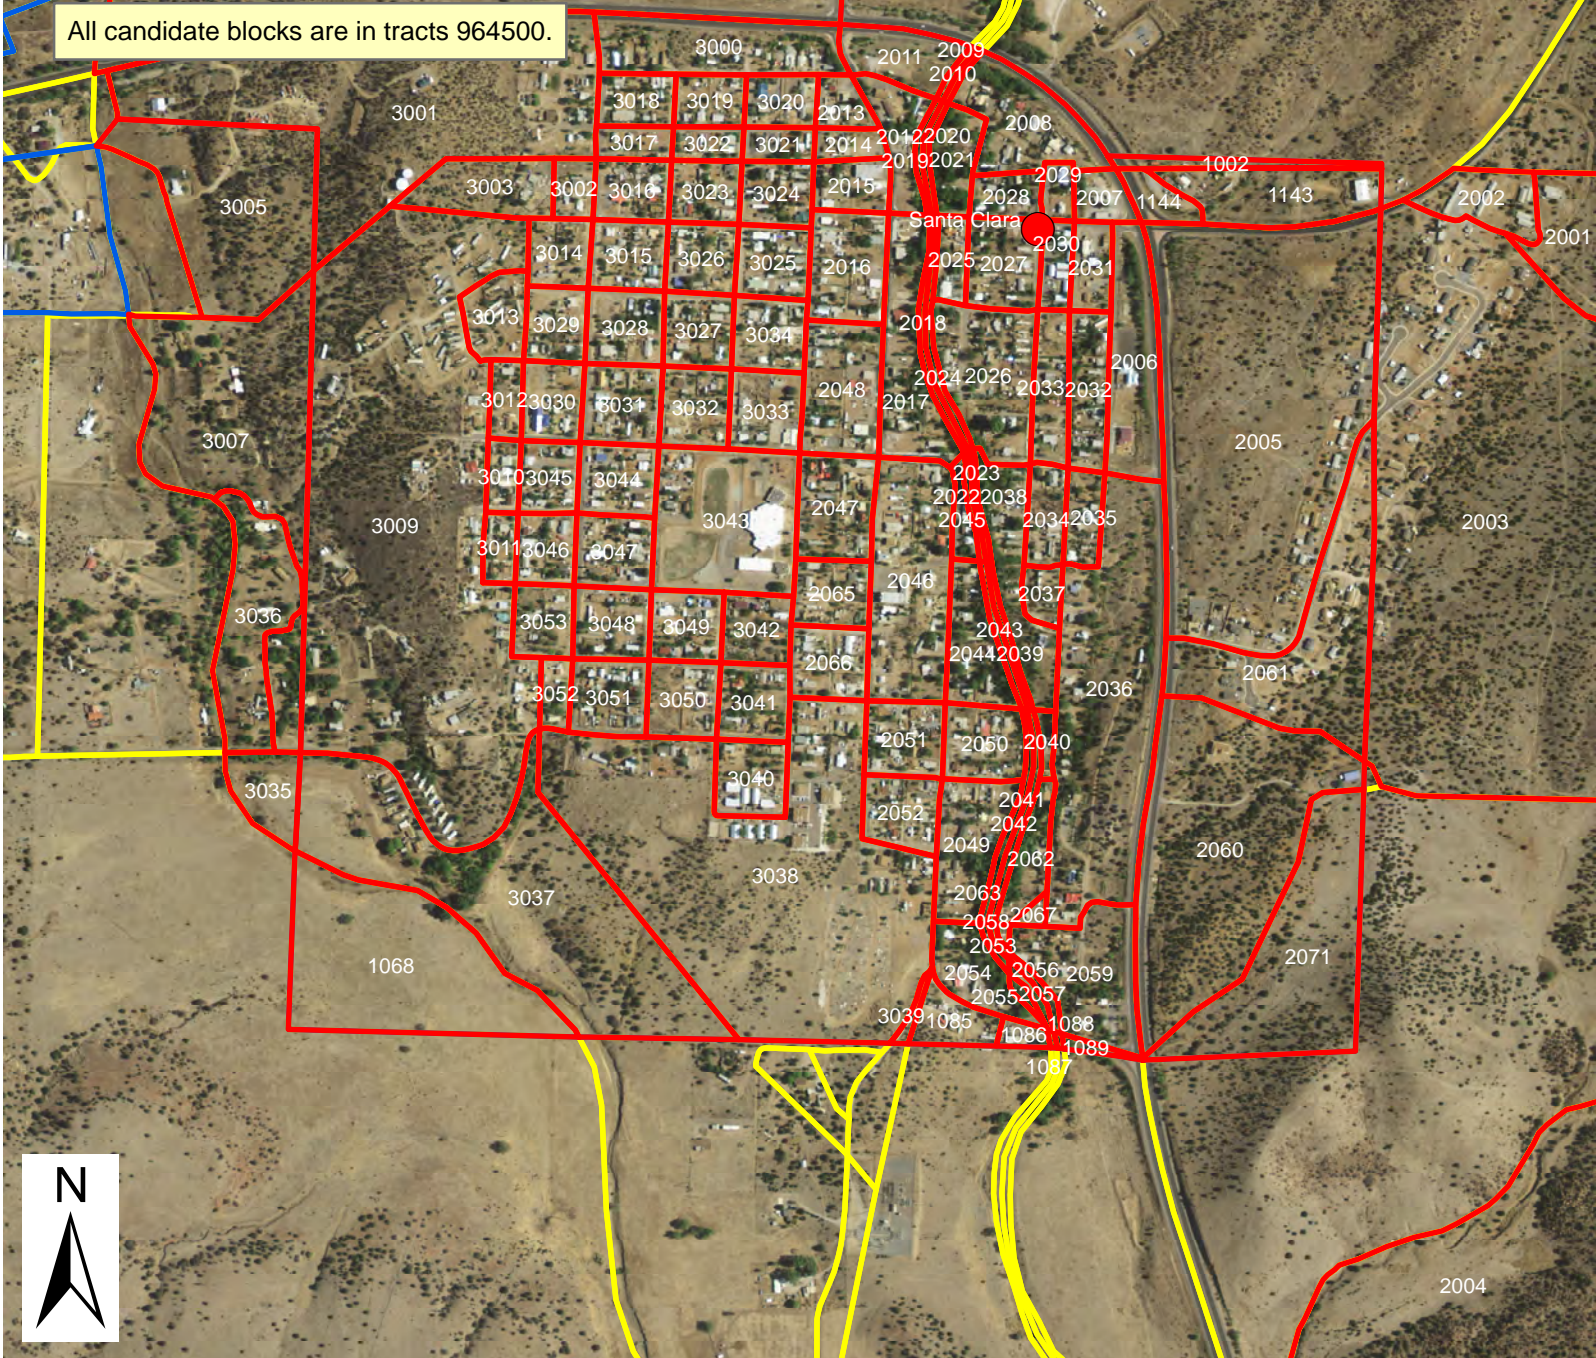

All candidate blocks are in tracts 964500.

# Village of Santa Clara

- Colonia
- Candidate Colonia Blocks
- Incorporated Place
- Other Census Blocks