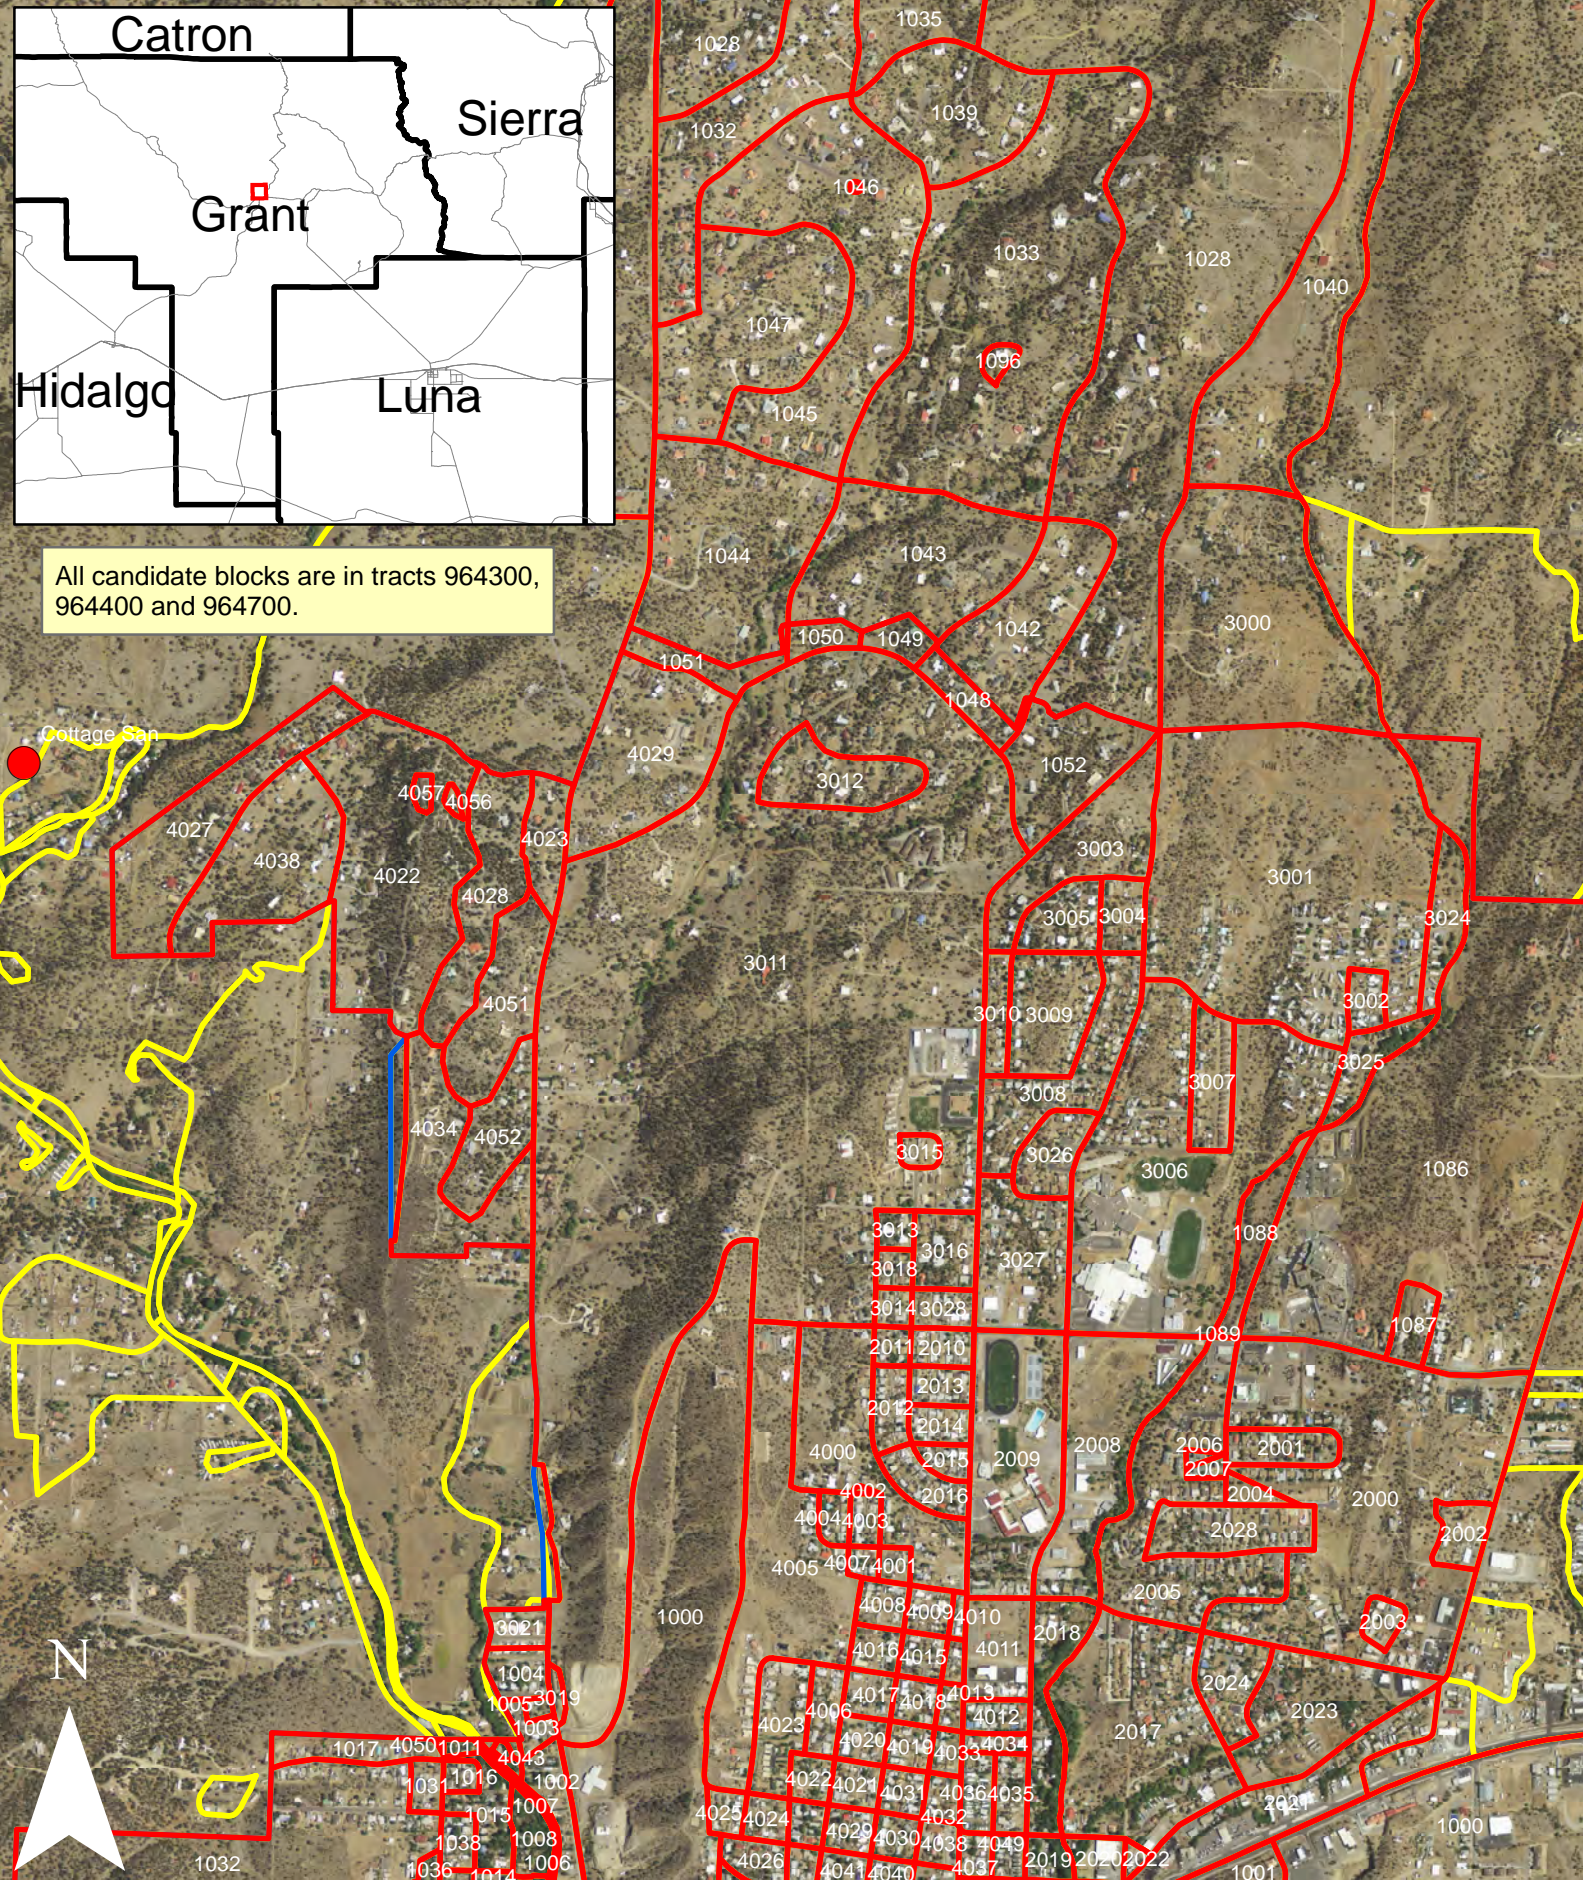

All candidate blocks are in tracts 964300, 964400 and 964700.

- Colonia
- Candidate Colonia Blocks
- Incorporated Place
- Other Census Blocks

# Town of Silver City, Map 2 of 2